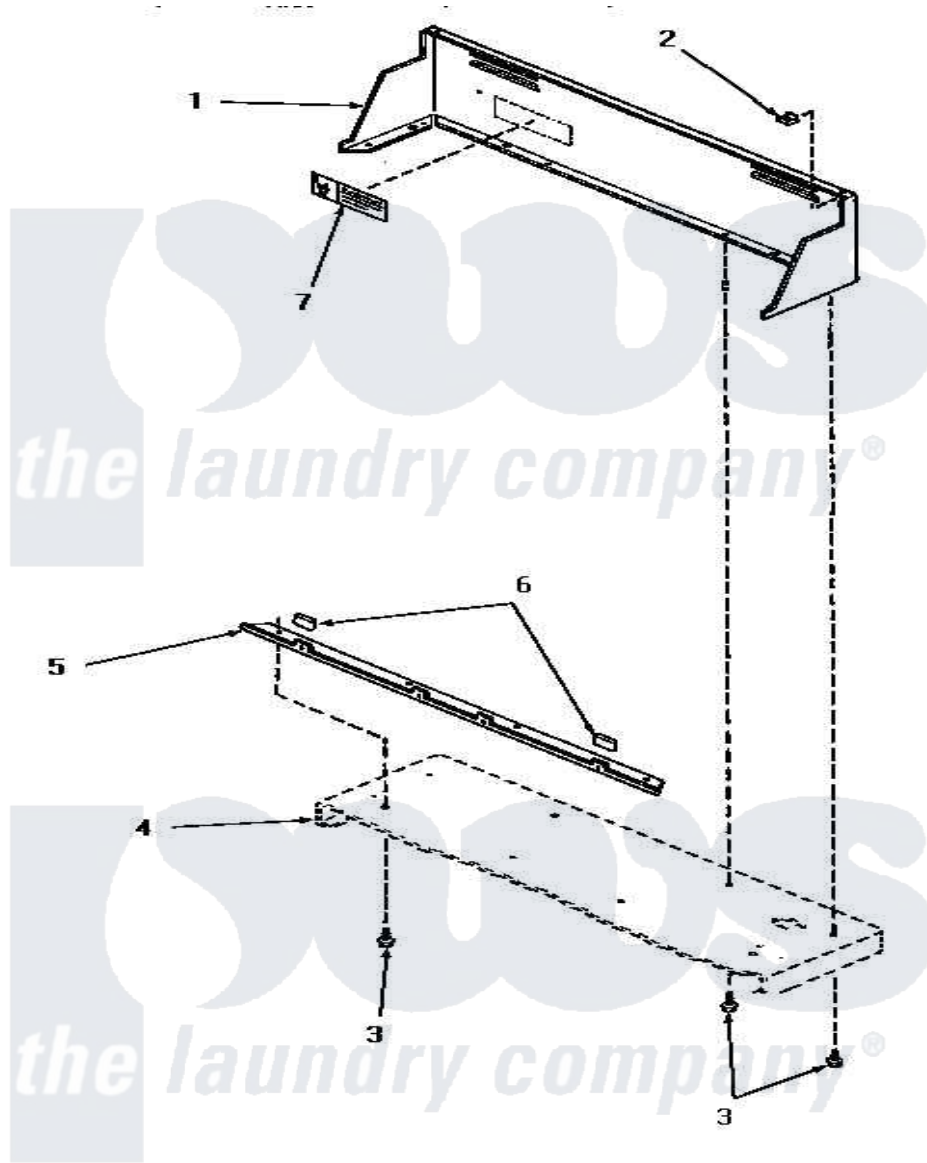

Amana HG6380 04 - CONTROL HOOD

CONTROL HOOD

Amana [Residential Amana HG6380 Dryer Parts](#) Parts Diagram 04 - CONTROL HOOD
 Click on the part number to view part

Item	Original Part Number	Replaced By	Status	Part Description
1	56014W		Not Available	CONTROL HOOD, WHITE
"	56014L		Not Available	CONTROL HOOD, ALMOND
"	56014K		Not Available	CONTROL HOOD, COFFEE
"	56014H		Not Available	CONTROL HOOD, HARVEST GOLD
"	56014A		Not Available	CONTROL HOOD, AVOCADO
2	24522			Nut, Speed-8ab-18 C1995
3	55985	W10116760		Screw
4	Y00000000		Not Available	SEE NOTE CABINET TOP
5	56070		Not Available	ANGLE,MOUNTING-CONTROL
6	24859		Not Available	SLEEVE,SUPPORT ANGLE
7	24903		Not Available	STICKER,DISCONNECT POW