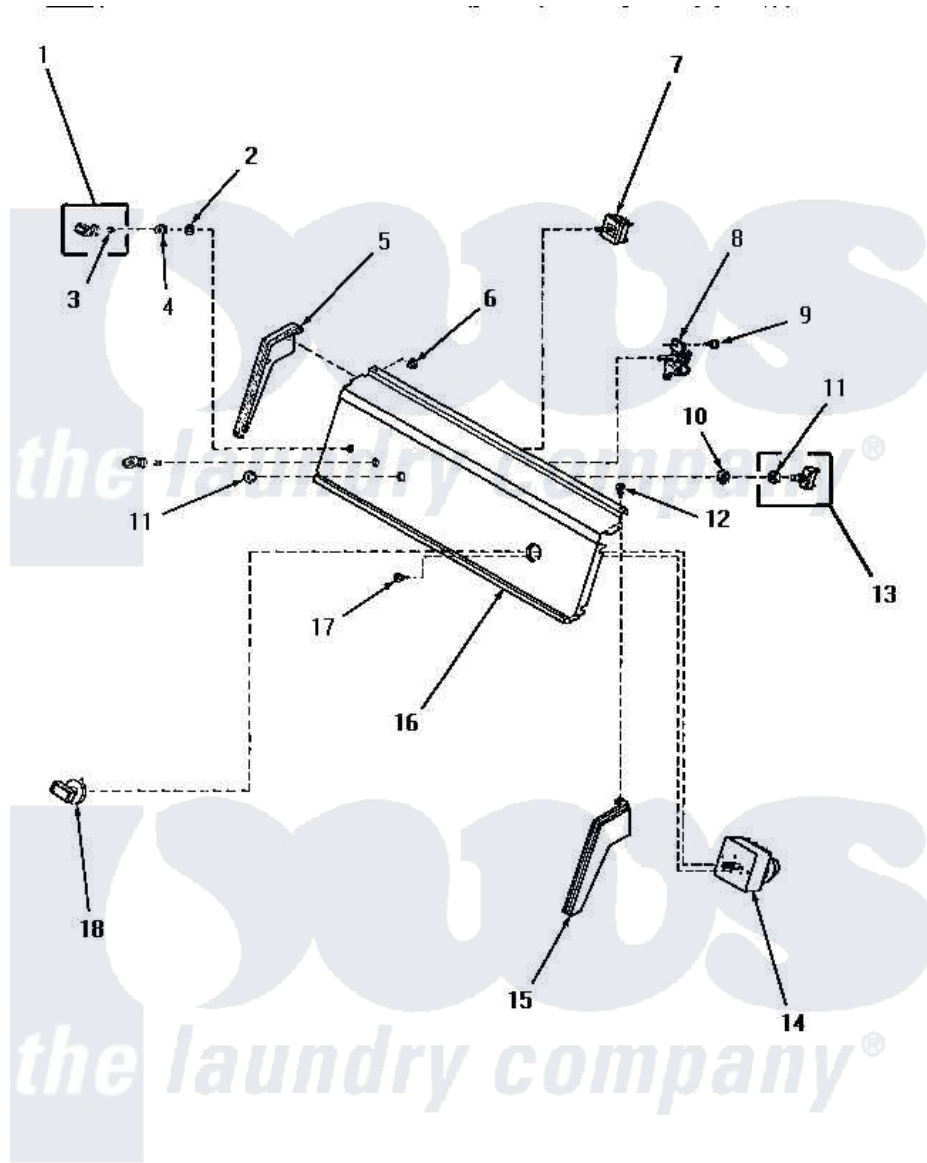

Amana HG6380 05 - CONTROL PANEL & CONTROLS

CONTROL PANEL AND CONTROLS

Amana [Residential Amana HG6380 Dryer Parts](#) Parts Diagram 05 - CONTROL PANEL & CONTROLS
 Click on the part number to view part

Item	Original Part Number	Replaced By	Status	Part Description
"	NOTE:		Not Available	THE 56225 GAS VALVE HAS BEEN REPLACED BY THE 58804 GAS VALVE--SEE PAGES 14, 15.
1	26816			Assembly, Knob-Switch
2	91176			Lockwasher, 3/8 Intshkp
3	10519		Not Available	RETAINER
4	24205			Nut, Knurled 3/8-24
5	25124		Not Available	CONTROL HOOD END, LEFT
6	25126	5303284616		Clip
7	Y58032	58032		Switch
"	52623	58032		Switch
8	53516		Not Available	BUZZER
9	55985	W10116760		Screw
10	25820		Not Available	LOCKWASHER, 1/2 INT SHK
11	52947			Nut, Hex 15/32-32
12	25232		Not Available	SCREW, 8AB-18X7/8 OVAL

13	55882	55882P	Assembly- Switch	
14	56260		Not Available	TIMER
15	25123		Not Available	CONTROL HOOD END, RIGHT
16	56195		Not Available	CONTROL PANEL
17	70212			Screw, 8-32 X 5/32 RD H
18	56352			Knob, Timer