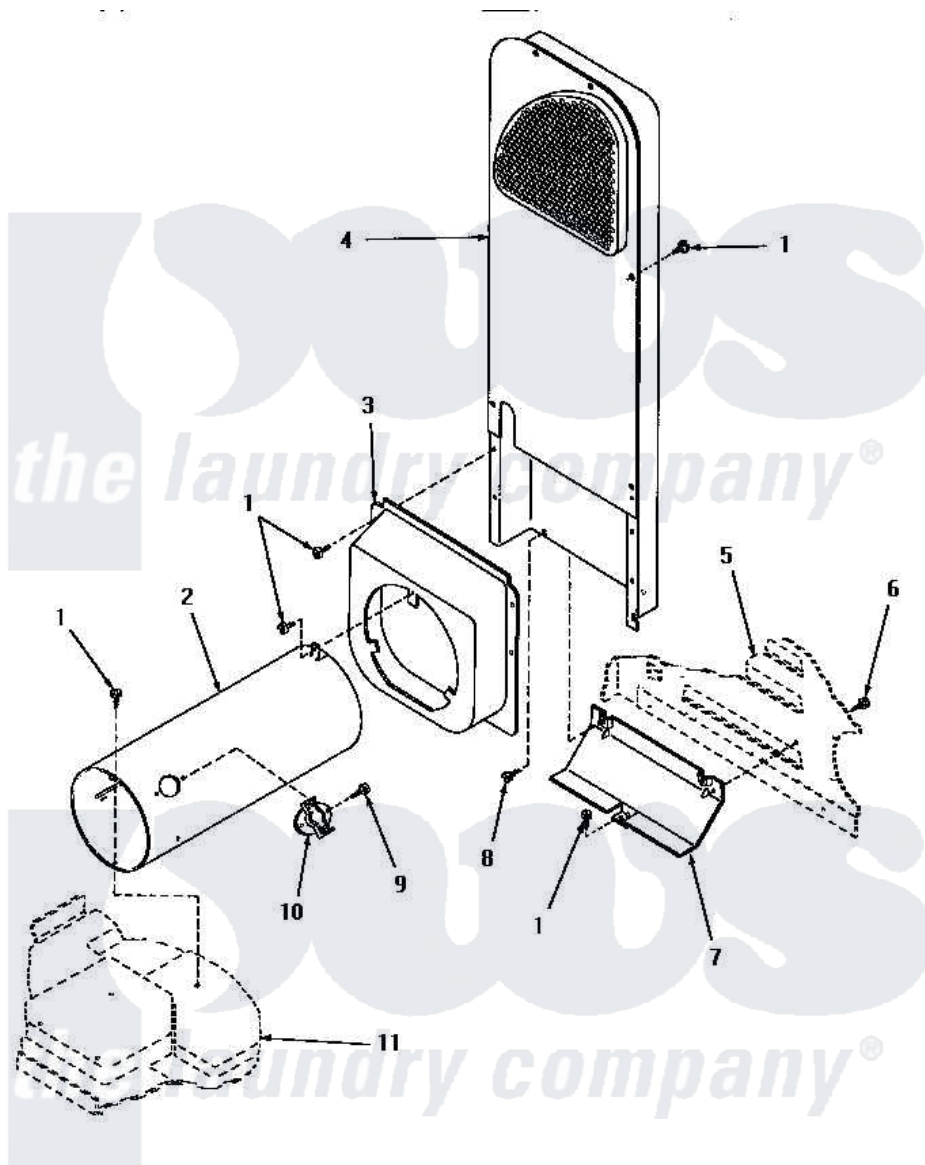

# Amana HG6380 10 - HEATER BOX

## HEATER BOX (Gas Models)

Amana [Residential Amana HG6380 Dryer Parts](#) Parts Diagram 10 - HEATER BOX  
Click on the part number to view part

Item	Original Part Number	Replaced By	Status	Part Description
1	56264	<a href="#">27001200</a>		Screw
2	56240	<a href="#">08013801</a>		Bracket
3	56237	<a href="#">510101</a>		Shroud Heat Duct
4	56029	<a href="#">503605</a>		Assembly, Heater Duct
5	Y00000000		Not Available	SEE NOTE CABINET
6	25723	<a href="#">27001200</a>		Screw
7	58048		Not Available	HEAT SHIELD
8	51780	<a href="#">3390631</a>		Screw, 10-16 X 3/8
9	23222	<a href="#">3177991</a>		Screw
10	58366	<a href="#">489P3</a>		Limit Thermostat
11	Y00000000		Not Available	SEE NOTE BASE