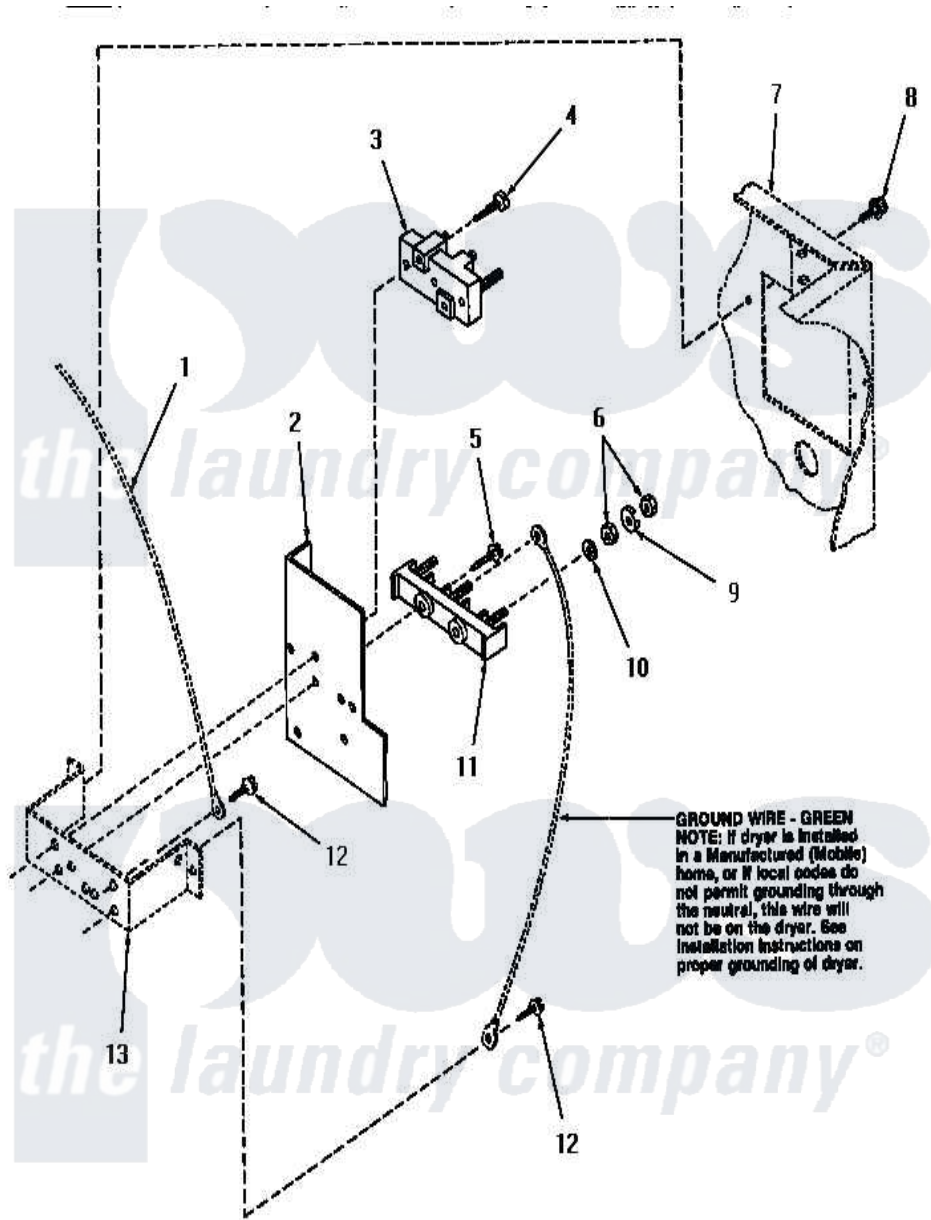

Amana HG6380 16 - TERMINAL BLOCK

Amana Residential Amana HG6380 Dryer Parts Parts Diagram 16 - TERMINAL BLOCK
 Click on the part number to view part

Item	Original Part Number	Replaced By	Status	Part Description
1	Y00000000		Not Available	SEE NOTE GROUND WIRE, GREEN
2	56087			Shield, Terminal Block
3	50854	33001244		Block, Terminal
4	Q6535		Not Available	SCREW, 10B-16 X 3/4 ROU
5	56131		Not Available	SCREW, 10BT X 1 TAPPING
6	Q6163		Not Available	NUT
7	Y00000000		Not Available	SEE NOTE CABINET
8	25723	27001200		Screw
9	51474		Not Available	WASHER, 13/64IDX1/2ODX.
10	56552		Not Available	LOCKWASHER
11	58555		Not Available	TERMINAL BLOCK
12	51784		Not Available	SCREW, 10B-16 X 1/2 HEX
13	Y00000000		Not Available	SEE NOTE TERMINAL BLOCK BRACKET