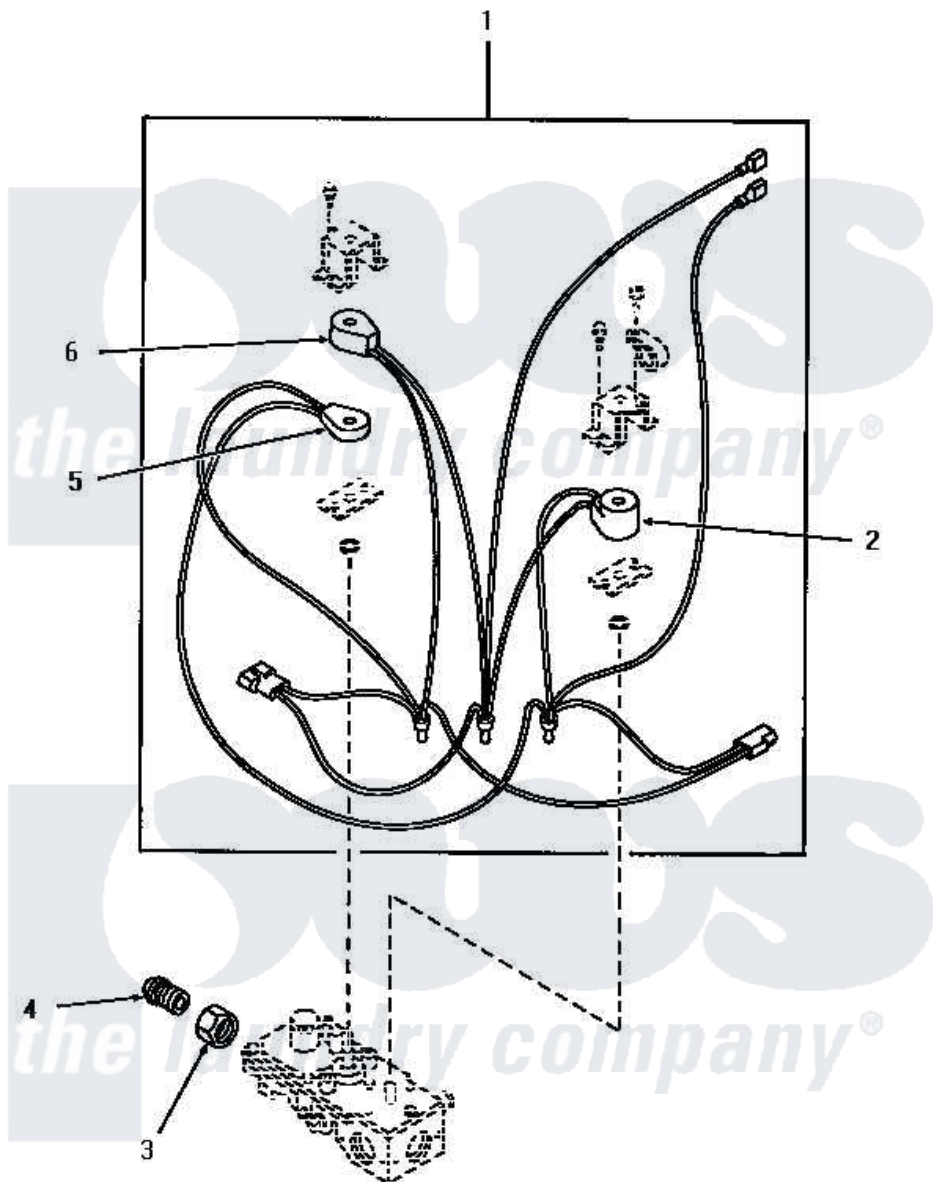

Amana HG6490 01 - 56225 GAS VALVE ASSY

Amana [Residential Amana HG6490 Washer Parts](#) Parts Diagram 01 - 56225 GAS VALVE ASSY
 Click on the part number to view part

Item	Original Part Number	Replaced By	Status	Part Description
1	56225A			Kit, Coil
2	56225D	56225A		Kit, Coil
3	56281		Not Available	NUT, UNION
4	56282		Not Available	NIPPLE
5	56225C	56225A		Kit, Coil
6	56225B	56225A		Kit, Coil
NI	56225		Not Available	GAS VALVE ASSEMBLY