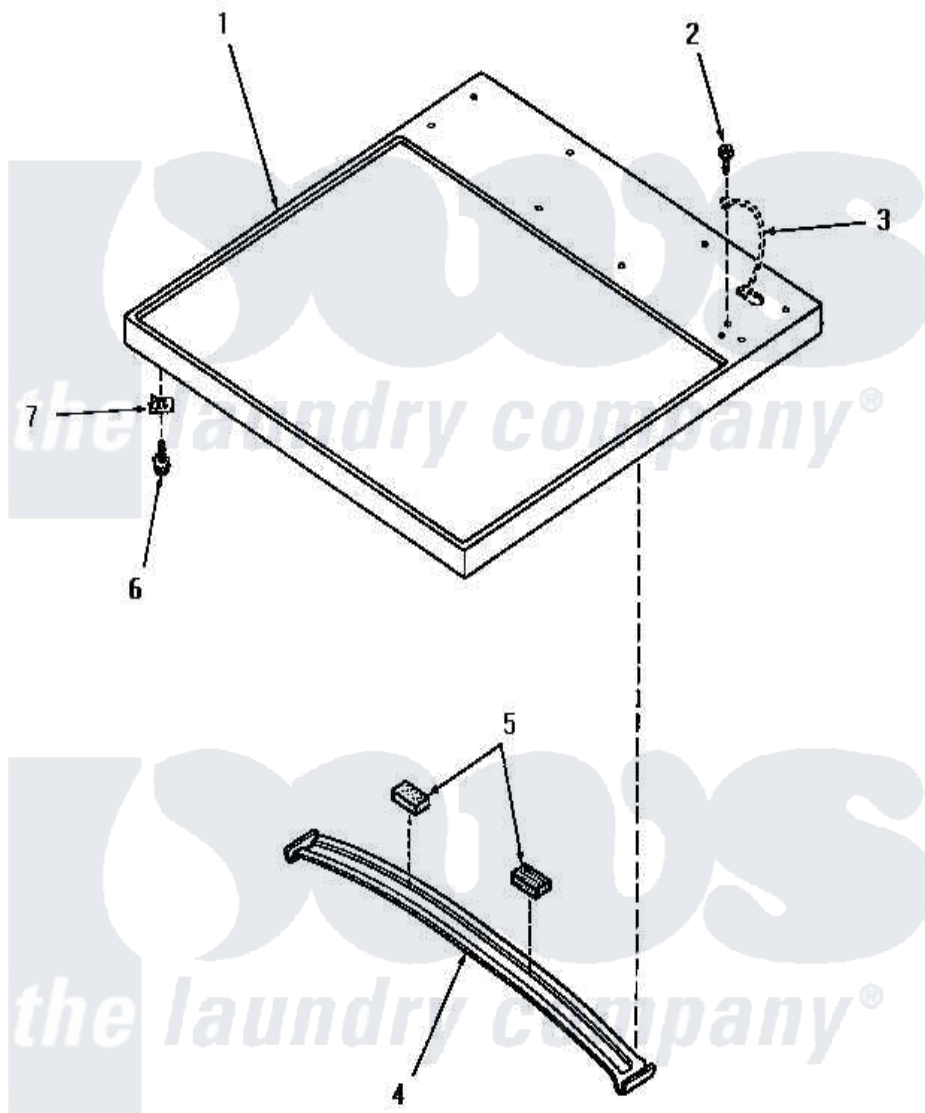

Amana HG6490 02 - CABINET TOP

Amana Residential Amana HG6490 Washer Parts Parts Diagram 02 - CABINET TOP
 Click on the part number to view part

Item	Original Part Number	Replaced By	Status	Part Description
1	57066H			Assembly, Top Panel-Domesti
"	57066W		Not Available	ASSY, TOP PANEL-DOMESTIxREPLACE
"	57066L		Not Available	ASSY, TOP PANEL-DOMESTI
"	57066K		Not Available	CABINET TOP, COFFEE
"	57066A		Not Available	CABONET TOP, AVOCADO
2	51784		Not Available	SCREW, 10B-16 X 1/2 HEX
3	Y00000000		Not Available	SEE NOTE GROUND WIRE, GREEN
4	56213		Not Available	TOP BRACE
5	56968		Not Available	PAD, FELT-ADHESIVE BACK
6	23008			Screw, 10-24 X 3/4 Sems
7	20249	36020		Nut-10-24