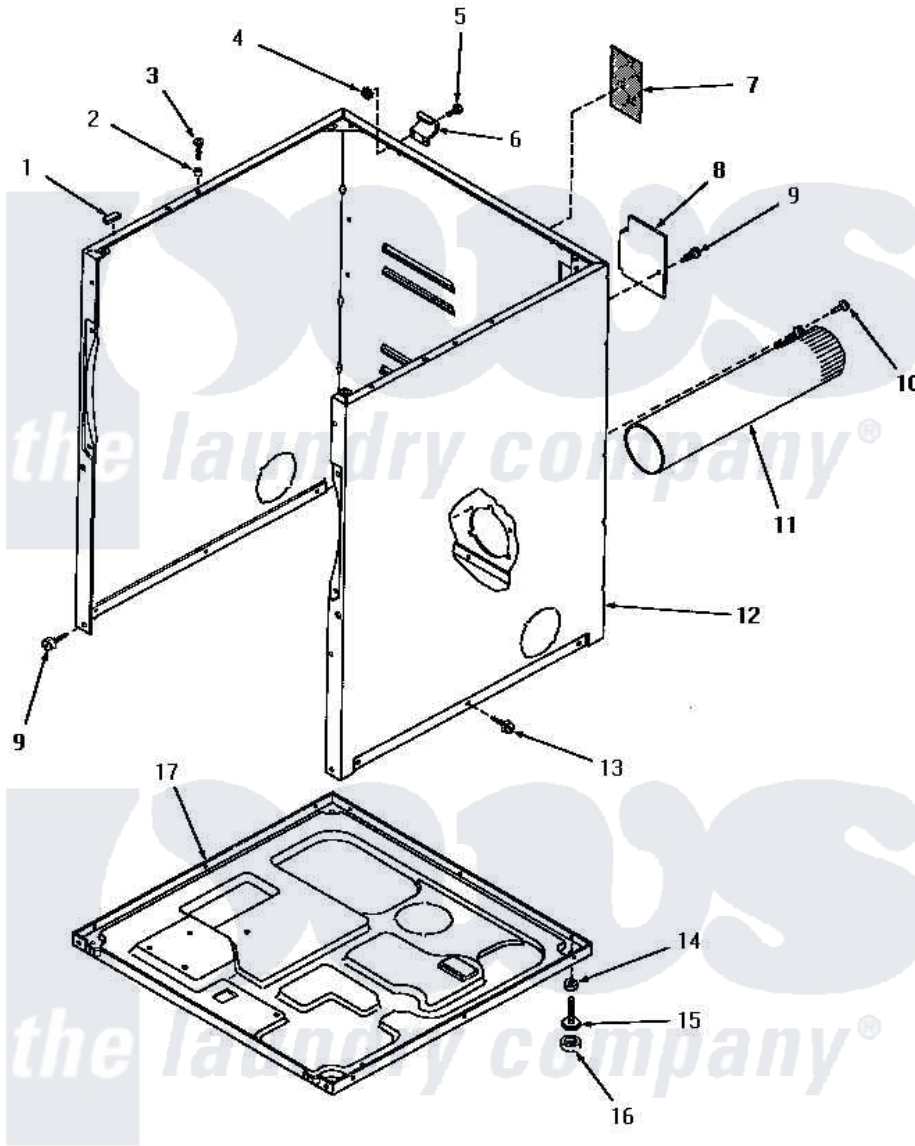

Amana HG6490 03 - CABINET, EXHAUST DUCT & BASE

CABINET, EXHAUST DUCT AND BASE

Amana [Residential Amana HG6490 Washer Parts](#) Parts Diagram 03 - CABINET, EXHAUST DUCT & BASE
 Click on the part number to view part

Item	Original Part Number	Replaced By	Status	Part Description
1	Y56128			Pad, Bumper
2	56079	505187		Locator, Panel
3	56086	Y014874		Screw, Idler Arm And Sleeve
4	23951	M0282009		Nut
5	25723	27001200		Screw
"	Y90576		Not Available	HEX HEAD SCREW
6	56043		Not Available	HINGE, TOP
7	56427		Not Available	STICKER
8	56044	60821		Access Cover
9	25723	27001200		Screw
10	25724		Not Available	HEX HEAD SCREW
11	56118		Not Available	ASSY, EXHAUST DUCT
12	57070A		Not Available	CABINET, AVOCADO
"	57070H		Not Available	ASSY, DRYER CABINET
"	57070K		Not Available	CABINET, COFFEE
"	57070L		Not Available	CABINET, ALMOND

"	57070W		Not Available	CABINET, WHITE
13	51784		Not Available	SCREW, 10B-16 X 1/2 HEX
14	20274	62739		Nut, Lock
15	Y52696	Y305086		Adjustable Leg And Nut
16	70282	Y314137		Foot, Rubber
17	56074			Base