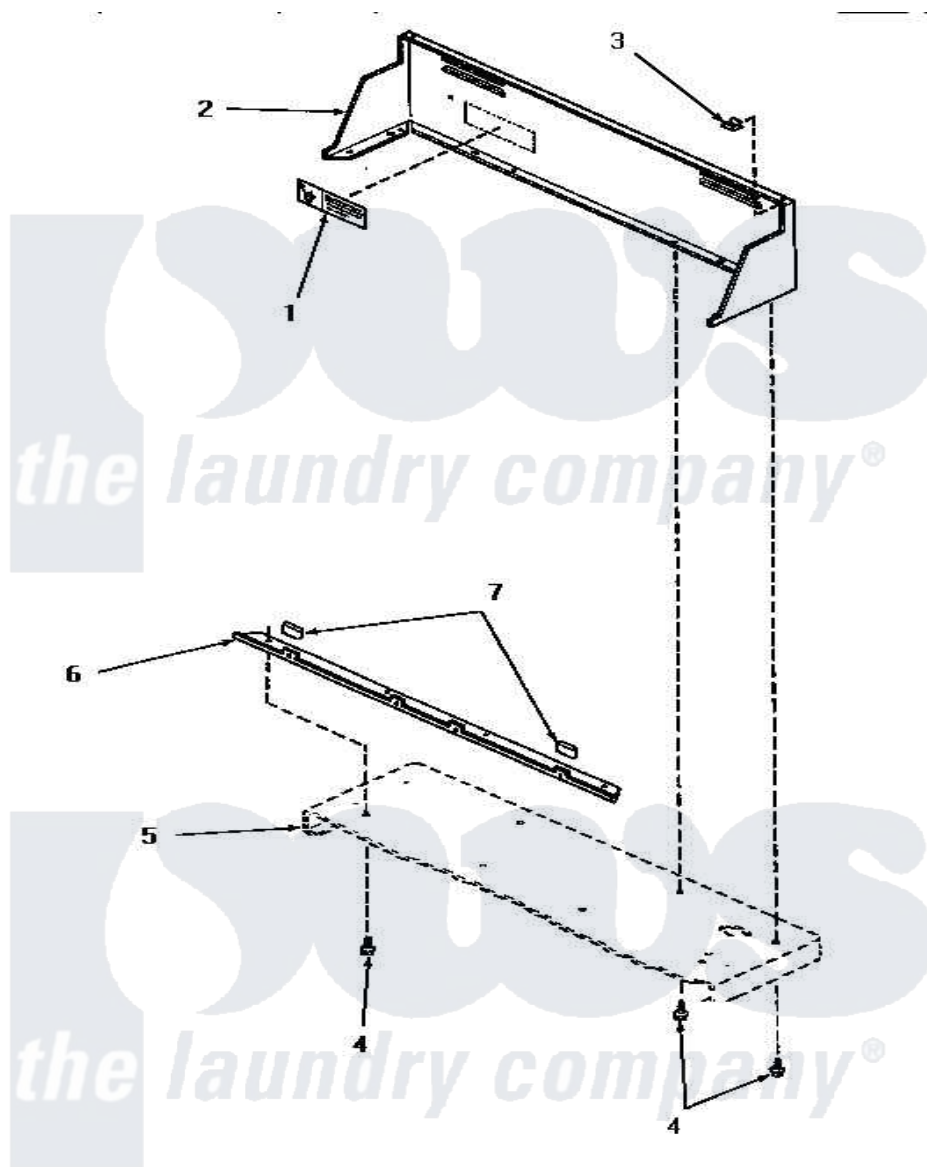

Amana HG6490 04 - CONTROL HOOD

CONTROL HOOD

[Amana Residential Amana HG6490 Washer Parts](#) Parts Diagram 04 - CONTROL HOOD

[Click on the part number to view part](#)

Item	Original Part Number	Replaced By	Status	Part Description
1	24903		Not Available	STICKER,DISCONNECT POW
2	56014W		Not Available	CONTROL HOOD, WHITE
"	56014L		Not Available	CONTROL HOOD, ALMOND
"	56014K		Not Available	CONTROL HOOD, COFFEE
"	56014H		Not Available	CONTROL HOOD, HARVEST GOLD
"	56014A		Not Available	CONTROL HOOD, AVOCADO
3	24522			Nut, Speed-8ab-18 C1995
4	55985	W10116760		Screw
5	Y00000000		Not Available	SEE NOTE CABINET TOP
6	56070		Not Available	ANGLE,MOUNTING-CONTROL
7	24859		Not Available	SLEEVE,SUPPORT ANGLE