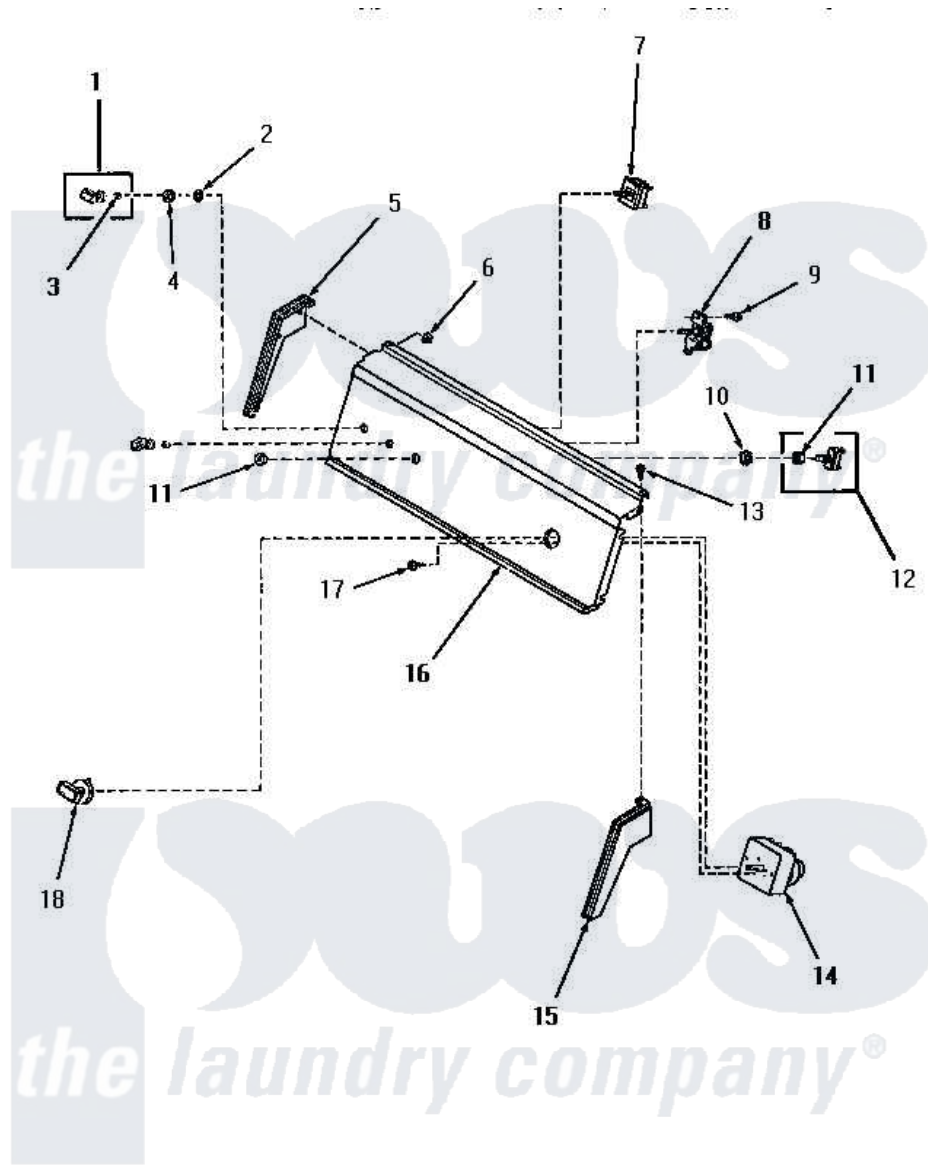

Amana HG6490 05 - CONTROL PANEL & CONTROLS

CONTROL PANEL AND CONTROLS

Amana [Residential Amana HG6490 Washer Parts](#) Parts Diagram 05 - CONTROL PANEL & CONTROLS

[Click on the part number to view part](#)

Item	Original Part Number	Replaced By	Status	Part Description
"	NOTE:		Not Available	THE 56225 GAS VALVE HAS BEEN REPLACED BY THE 58804 GAS VALVE--SEE PAGES 14, 15.
1	27379		Not Available	ASSY,KNOB-SWITCH
2	91176			Lockwasher, 3/8 Intshkp
3	10519		Not Available	RETAINER
4	24205			Nut, Knurled 3/8-24
5	25124		Not Available	CONTROL HOOD END, LEFT
6	25126	5303284616		Clip
7	52624	58813P		Switch W/Instructions
9	55985	W10116760		Screw
10	25820		Not Available	LOCKWASHER, 1/2 INT SHK
11	52947			Nut, Hex 15/32-32
12	55882	55882P		Assembly- Switch
13	25232		Not Available	SCREW,8AB-18X7/8 OVAL
14	53466		Not Available	TIMER

15	25123	Not Available	CONTROL HOOD END, RIGHT
16	Y0056819	Not Available	SHIELD, ELECTRICAL
17	70212		Screw, 8-32 X 5/32 RD H
18	56508	Not Available	ASSY,KNOB-TIMER