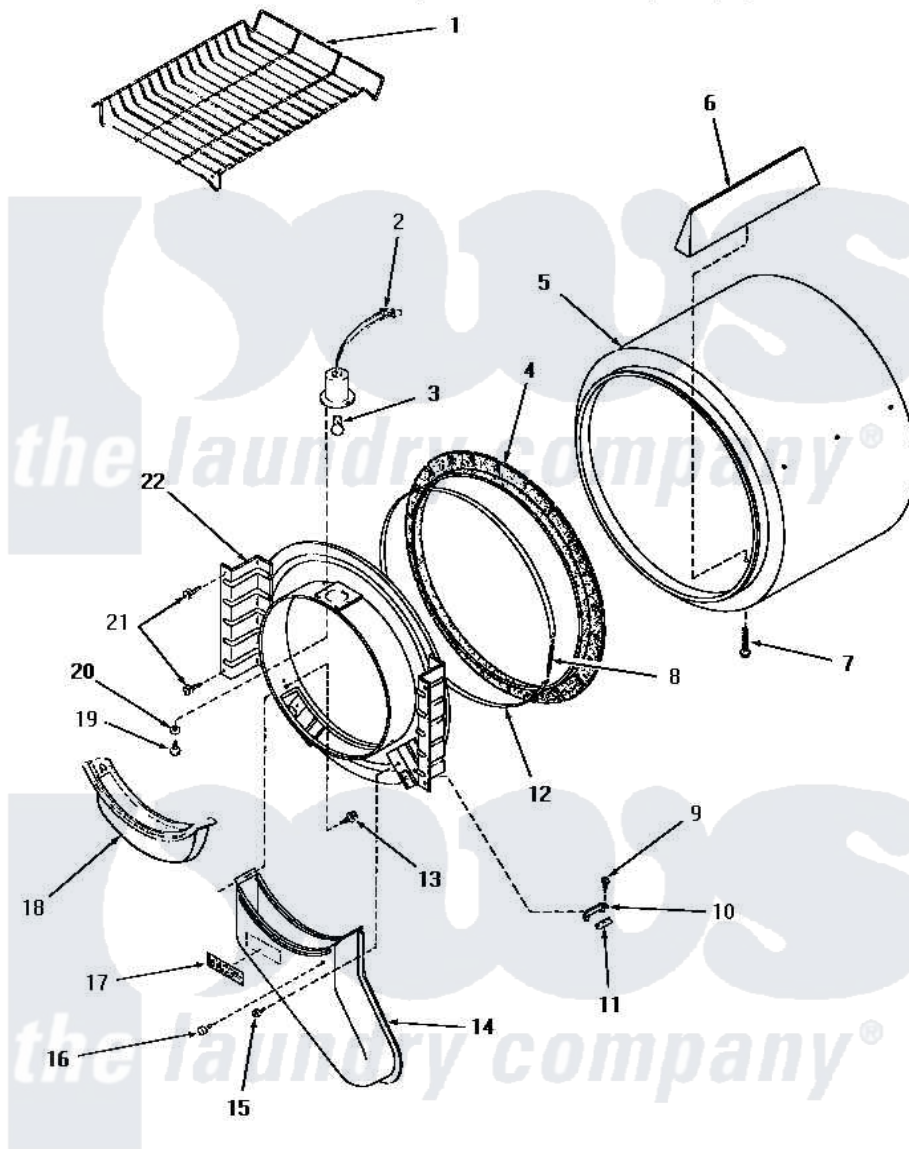

Amana HG6490 07 - FR BLKHD, AIR DUCT, FELT SEAL & CYLINDER

FRONT BULKHEAD, AIR DUCT, FELT SEAL AND CYLINDER

Amana [Residential Amana HG6490 Washer Parts](#) Parts Diagram 07 - FR BLKHD, AIR DUCT, FELT SEAL & CYLINDER
 Click on the part number to view part

Item	Original Part Number	Replaced By	Status	Part Description
1	58846		Not Available	RACK, DRYING
3	Y54608	31001575		Bulb, Cylinder Light
4	56088			Assembly, Seal
5	56175		Not Available	ASSY, CYLINDER PACK
6	56013		Not Available	BAFFLE, CYLINDER-SHORT-
7	56131		Not Available	SCREW, 10BT X 1 TAPPING
8	52310			Spring
9	23222	3177991		Screw
10	56053	61448		Glide, Cylinder-Rulon F
"	57005	61448		Glide, Cylinder-Rulon F
11	56058	510189		Pad Felt
12	Y56090		Not Available	SEAL STRAP
13	23628	489464		Screw
14	56027		Not Available	AIR DUCT
15	25724		Not Available	HEX HEAD SCREW
16	56938		Not Available	BUMPER

17	24903		Not Available	STICKER,DISCONNECT POW
18	57024	61376P		Filter, Lint-White W/Inst.
19	22145		Not Available	SCREW,6Z-20X 3/8 SS RD
20	51345		Not Available	LOCKWASHER
21	25723	27001200		Screw
22	Y0056154		Not Available	RELAY