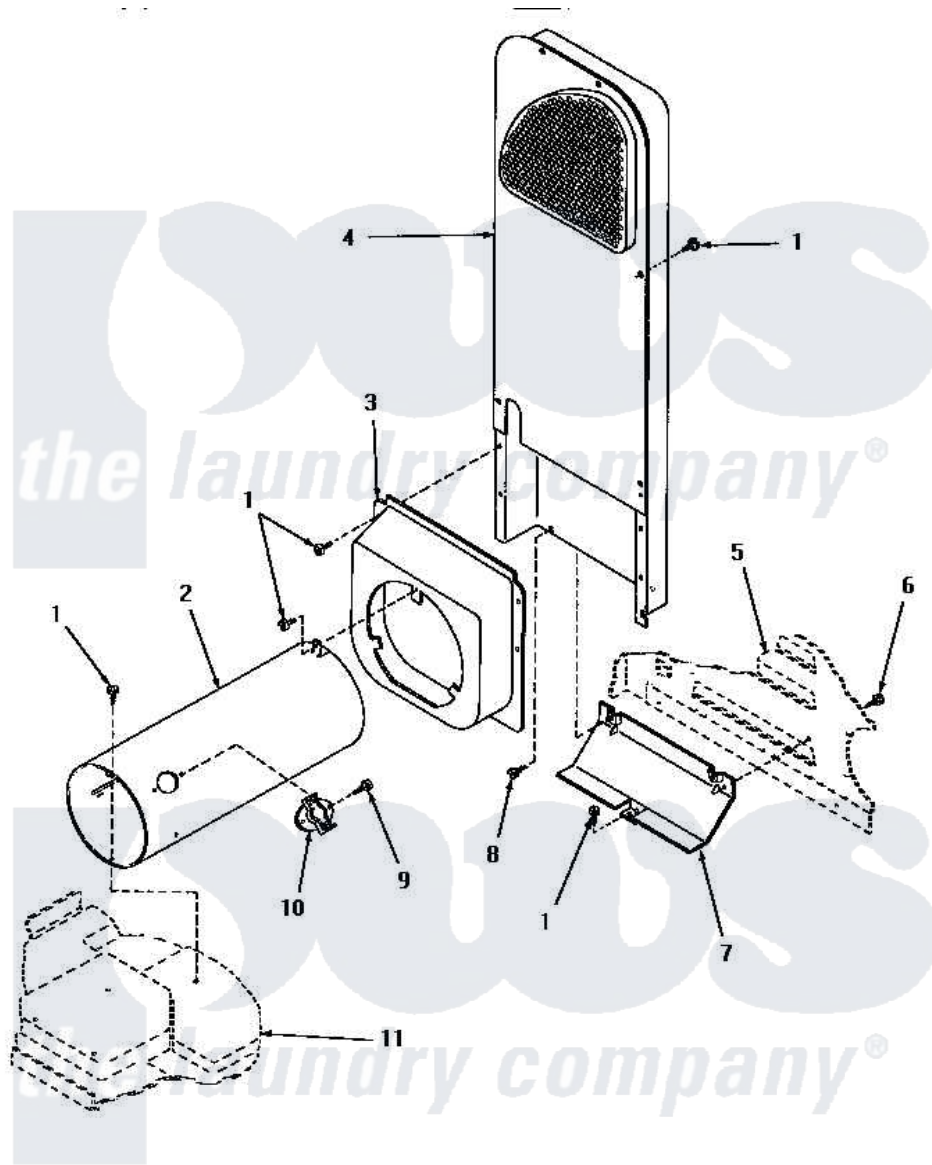

Amana HG6490 10 - HEATER BOX

HEATER BOX (Gas Models)

Amana [Residential Amana HG6490 Washer Parts](#) Parts Diagram 10 - HEATER BOX
Click on the part number to view part

Item	Original Part Number	Replaced By	Status	Part Description
1	56264	27001200		Screw
2	56240	08013801		Bracket
3	56237	510101		Shroud Heat Duct
4	56029	503605		Assembly, Heater Duct
5	Y00000000		Not Available	SEE NOTE CABINET
6	25723	27001200		Screw
7	58048		Not Available	HEAT SHIELD
8	51780	3390631		Screw, 10-16 X 3/8
9	23222	3177991		Screw
10	58366	489P3		Limit Thermostat
11	Y00000000		Not Available	SEE NOTE BASE