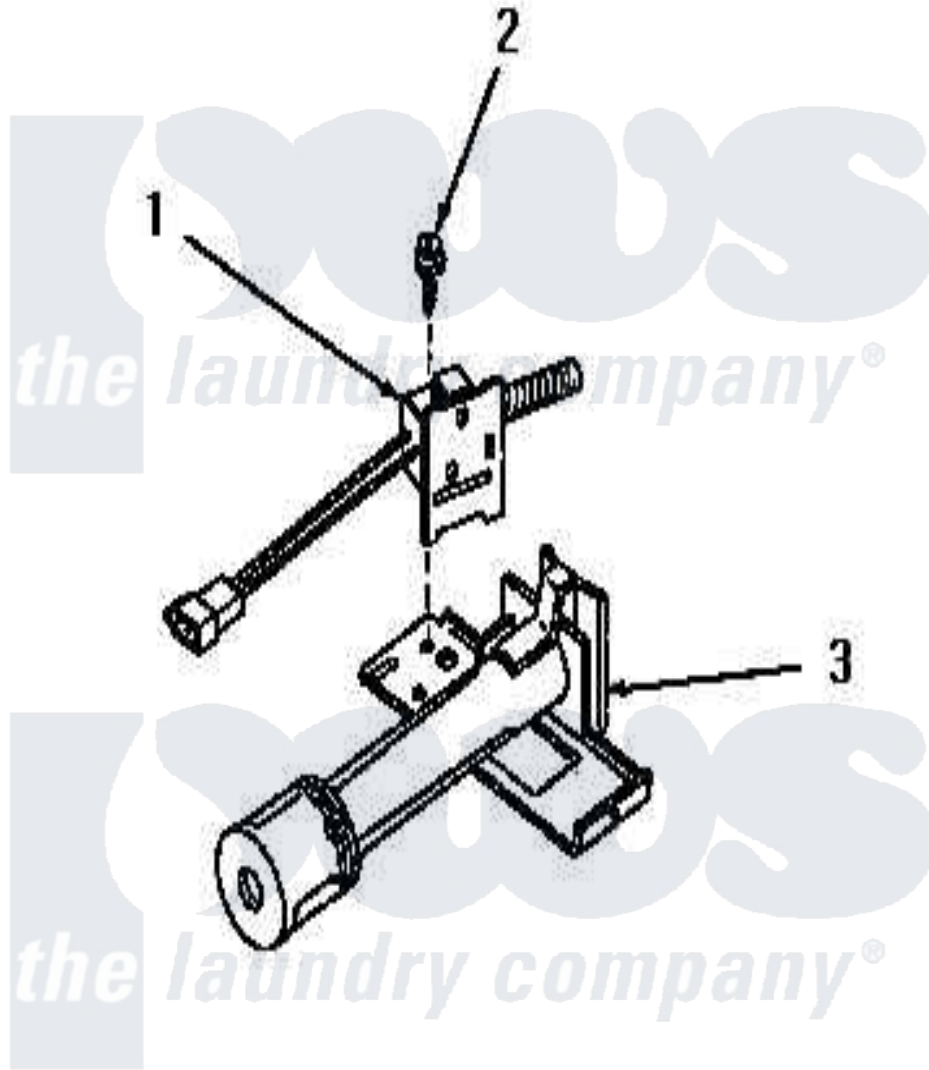

Amana HG6490 11 - IGNITER (CHANGE)

Amana [Residential Amana HG6490 Washer Parts](#) Parts Diagram 11 - IGNITER (CHANGE)
Click on the part number to view part

Item	Original Part Number	Replaced By	Status	Part Description
1	58823	37001308		Ignitor
2	56693			Screw, No.6-20 x. 44/.41 In
3	Y0000000		Not Available	SEE NOTE BURNER TUBE ASSEMBLY