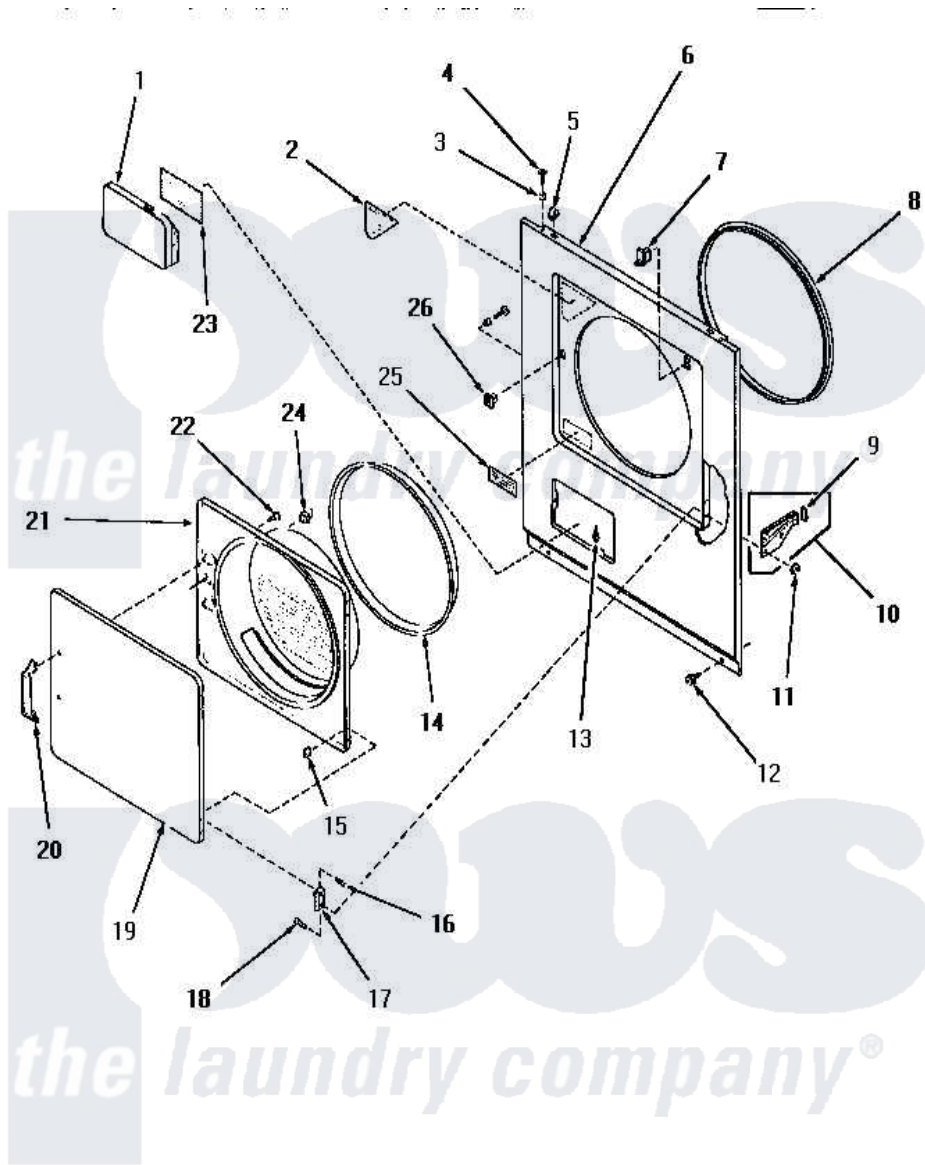

Amana HG6490 12 - LOADING DOOR, FRONT PANEL & SEALS

LOADING DOOR, FRONT PANEL AND SEALS

Amana [Residential Amana HG6490 Washer Parts](#) Parts Diagram 12 - LOADING DOOR, FRONT PANEL & SEALS
 Click on the part number to view part

Item	Original Part Number	Replaced By	Status	Part Description
1	56535W	60795W		Door, Access
"	56162A		Not Available	ACCESS DOOR, AVOCADO
"	56162H		Not Available	ACCESS DOOR, HARVEST GOLD
"	56162K		Not Available	ACCESS DOOR, COFFEE
"	56162L		Not Available	DOOR,ACCESS
"	56162W		Not Available	ACCESS DOOR, WHITE
"	56535A		Not Available	ACCESS DOOR, AVOCADO
"	56535L		Not Available	ACCESS DOOR, L
"	57446A		Not Available	ACCESS DOOR, AVOCADO
"	57446H		Not Available	DOOR, ACCESS (GOLD)
"	57446K		Not Available	ACCESS DOOR, COFFEE
"	57446L		Not Available	DOOR,ACCESS
"	57446W		Not Available	DOOR, ACCESS (WHITE)
"	56535K		Not Available	ACCESS DOOR, COFFEE
"	56535H		Not Available	ACCESS DOOR, HARVEST GOLD