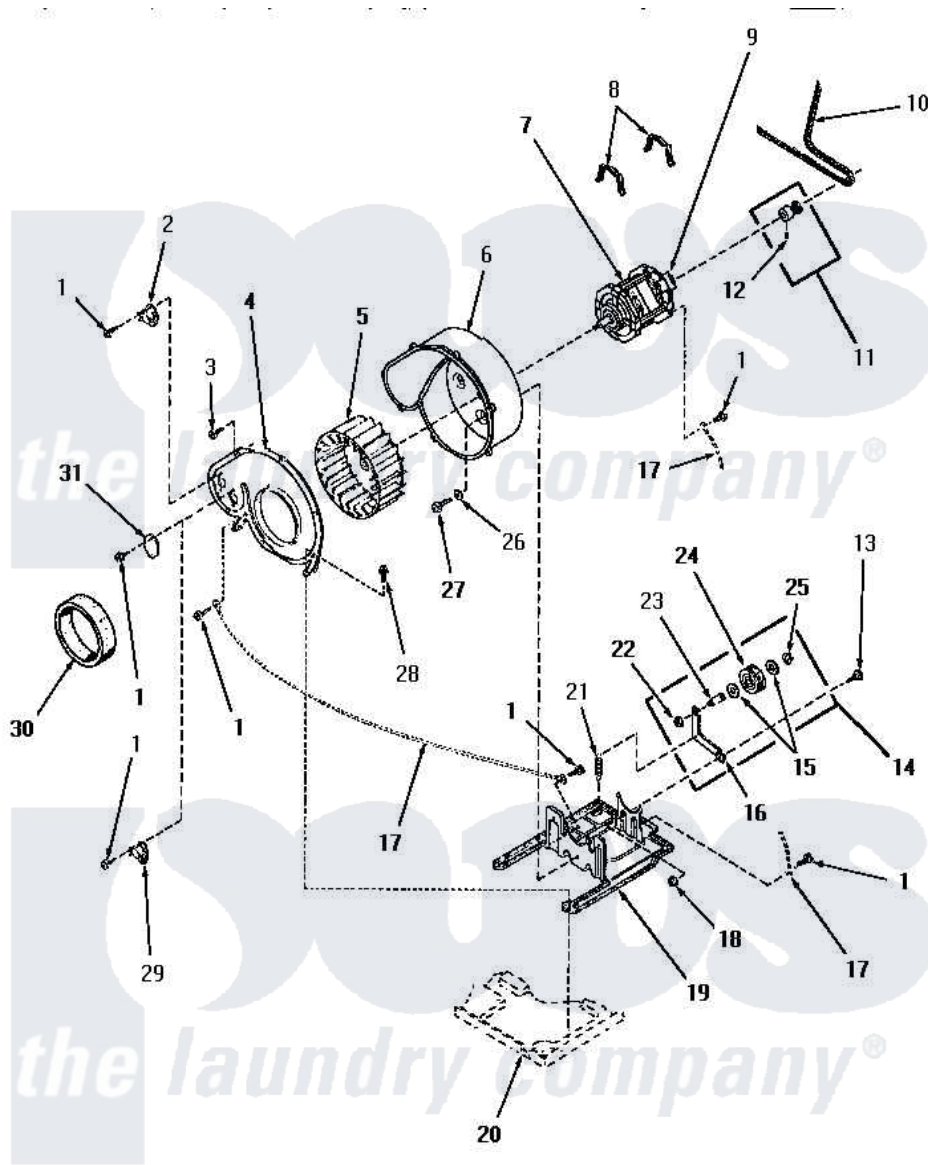

Amana HG6490 13 - MOTOR, EXHAUST FAN & BELT

MOTOR, EXHAUST FAN AND BELT

Amana [Residential Amana HG6490 Washer Parts](#) Parts Diagram 13 - MOTOR, EXHAUST FAN & BELT
 Click on the part number to view part

Item	Original Part Number	Replaced By	Status	Part Description
1	23222	3177991		Screw
2	56410			Thermostat
3	23962	W10116760		Screw
4	56059		Not Available	EXHAUST FAN IMPELLER
5	56000	510139P		Assembly Blower Fan Package
6	56020			Housing, Blower
7	56075	915P3		Motor-Drive
"	Y58044	915P3		Motor-Drive
8	Y58047	660658		Clamp, Motor Mounting 343481 685441
9	53226		Not Available	SWITCH,MOTOR
"	53249		Not Available	SWITCH
10	56095	56095P		Belt Cylinder Package
11	56133	56062P		Kit-Motor
12	52906		Not Available	SETSCREW
13	52567			Bolt, Shoulder

"	56587		Not Available	SCREW, 1/4-20 HEX HD SH
14	Y56170	56170P		Assembly- Idle
15	52549			Washer, 501 ID X3/4 Odx
16	56057		Not Available	LEVER, IDLER
17	Y00000000		Not Available	SEE NOTE GROUND WIRE, GREEN
18	52566	27001225		Nut, Jam Mid Lock 1/4-20
19	Y58045	503613		Mount, Motor
20	Y00000000		Not Available	SEE NOTE BASE
21	56076			Spring, Idler
22	56156	358160		Nut
23	56461			Shaft
24	Y54414			Assembly, Wheel And Bearing
25	23748			Ring, Retaining
26	20492	M0270504		Washer
27	56264	27001200		Screw
28	25723	27001200		Screw
29	56081	56081LAL		Ridig Door Stop
"	56471		Not Available	THERMOSTAT
30	56065		Not Available	SEAL
31	Y0056157		Not Available	SUB 86495, SWITCH, LIGHT