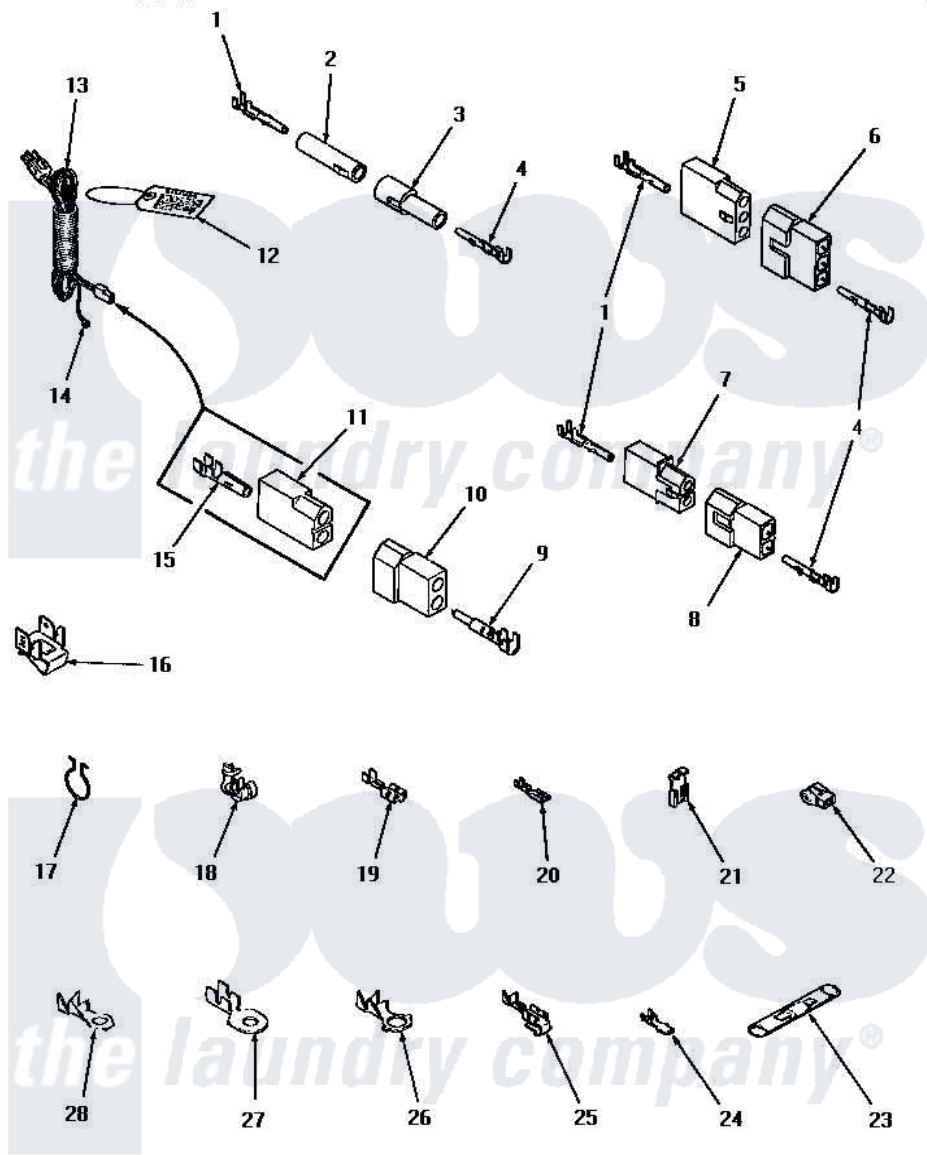

Amana HG6490 14 - POWER CORD & TERMINALS

POWER CORD AND TERMINALS

Amana [Residential Amana HG6490 Washer Parts](#) Parts Diagram 14 - POWER CORD & TERMINALS
 Click on the part number to view part

Item	Original Part Number	Replaced By	Status	Part Description
1	Y00117	5011-XX		093 Female Socket
2	26301			Receptacle, Molex
3	26302		Not Available	PLUG, 1 CIRCUIT
4	Y00116			Terminal, Pin-Male
5	23039	697780		Receptacle,
6	23040			Plug-3 Circuit
7	56451			Receptacle, 2 Circuit
8	56448			Terminal Block Plug
9	Y00127			Terminal, Pin-1/8 Male
10	56266			Plug
11	56265			Receptacle, 2 Circuit
12	25235	48301		Hose
13	Y56222	27001142		Cord, Power
14	Y00000000		Not Available	SEE NOTE GROUND WIRE, GREEN
15	00130			Terminal, Pin-1/8 Femal
16	Y00161	B5733302		Clip, Ground

17	51291		Clip, Wire
18	21903	211881	Grommet, Cord Part Not Used-Gas Models Only
19	Y00119	Not Available	SPADE TERMINAL(18 GAUGE) (1/4 INCH-(1) 18 GAUGE WIRE)
20	00112		Terminal, Spade-3/16 Fe
21	Y00120		Terminal, Flag-1/4 Fema
22	70210	Not Available	INSULATOR,BLUE
23	21091	Not Available	CONNECTOR TWO 1/4 INCH MALE
24	Y00139	Y00138	Male Tab Terminal 18 Gauge Wire)
25	Y00114		Spade Terminal
26	Y00113	Not Available	TERMINAL,RING-1/4 STUD
27	Y00111		Ring Terminal No.10 No.10 18 Gauge Wires Or
28	00110		No.10 18 Gauge Wire