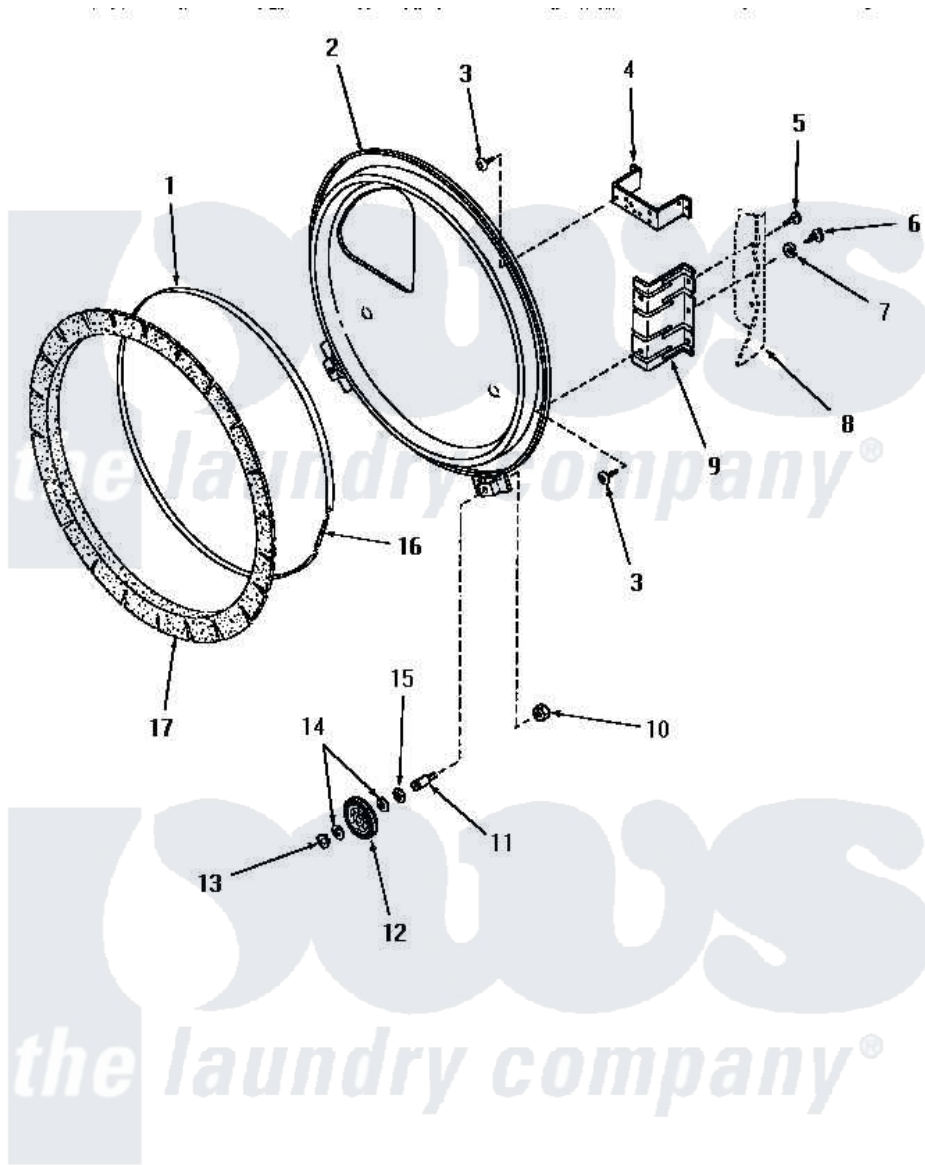

Amana HG6490 15 - REAR BLKHD, FELT SEAL & CYLINDER ROLLER

REAR BULKHEAD, FELT SEAL AND CYLINDER ROLLER

Amana [Residential Amana HG6490 Washer Parts](#) Parts Diagram 15 - REAR BLKHD, FELT SEAL & CYLINDER ROLLER

[Click on the part number to view part](#)

Item	Original Part Number	Replaced By	Status	Part Description
1	Y56090		Not Available	SEAL STRAP
2	56540		Not Available	ASSY,REAR BULKHEAD
3	56078	M400664		SCrew Tap Trs Cr Rec 1016AB
4	56048	60823P		Bracket, Terminal Block
5	25723	27001200		Screw
6	52909			Screw, 10B-16 X 1/2 HeX
7	51474		Not Available	WASHER,13/64IDX1/2ODX.
8	Y00000000		Not Available	SEE NOTE CABINET
9	56055		Not Available	BRACKET,BULKHEAD-REAR
10	56156	358160		Nut
11	56461			Shaft
12	56457	62649P		Roller- CY
13	23748			Ring, Retaining
14	52549			Washer, 501 ID X3/4 Odx
15	23886		Not Available	WASHER,.578IDX1.25ODX1