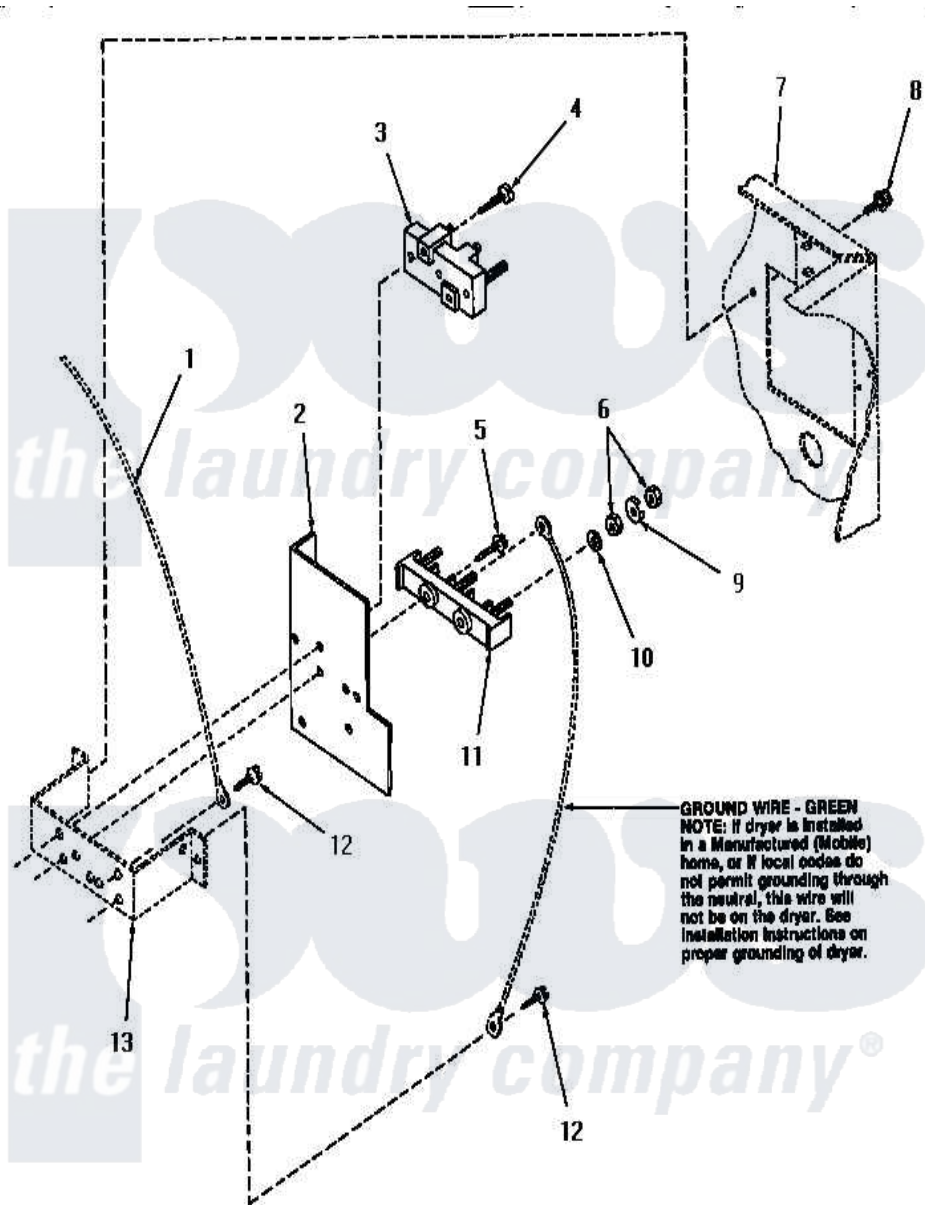

Amana HG6490 16 - TERMINAL BLOCK

Amana [Residential Amana HG6490 Washer Parts](#) Parts Diagram 16 - TERMINAL BLOCK
 Click on the part number to view part

Item	Original Part Number	Replaced By	Status	Part Description
1	Y00000000		Not Available	SEE NOTE GROUND WIRE, GREEN
2	56087			Shield, Terminal Block
3	50854	33001244		Block, Terminal
4	Q6535		Not Available	SCREW, 10B-16 X 3/4 ROU
5	56131		Not Available	SCREW, 10BT X 1 TAPPING
6	Q6163		Not Available	NUT
7	Y00000000		Not Available	SEE NOTE CABINET
8	25723	27001200		Screw
9	51474		Not Available	WASHER, 13/64IDX1/2ODX.
10	56552		Not Available	LOCKWASHER
11	58555		Not Available	TERMINAL BLOCK
12	51784		Not Available	SCREW, 10B-16 X 1/2 HEX
13	Y00000000		Not Available	SEE NOTE TERMINAL BLOCK BRACKET