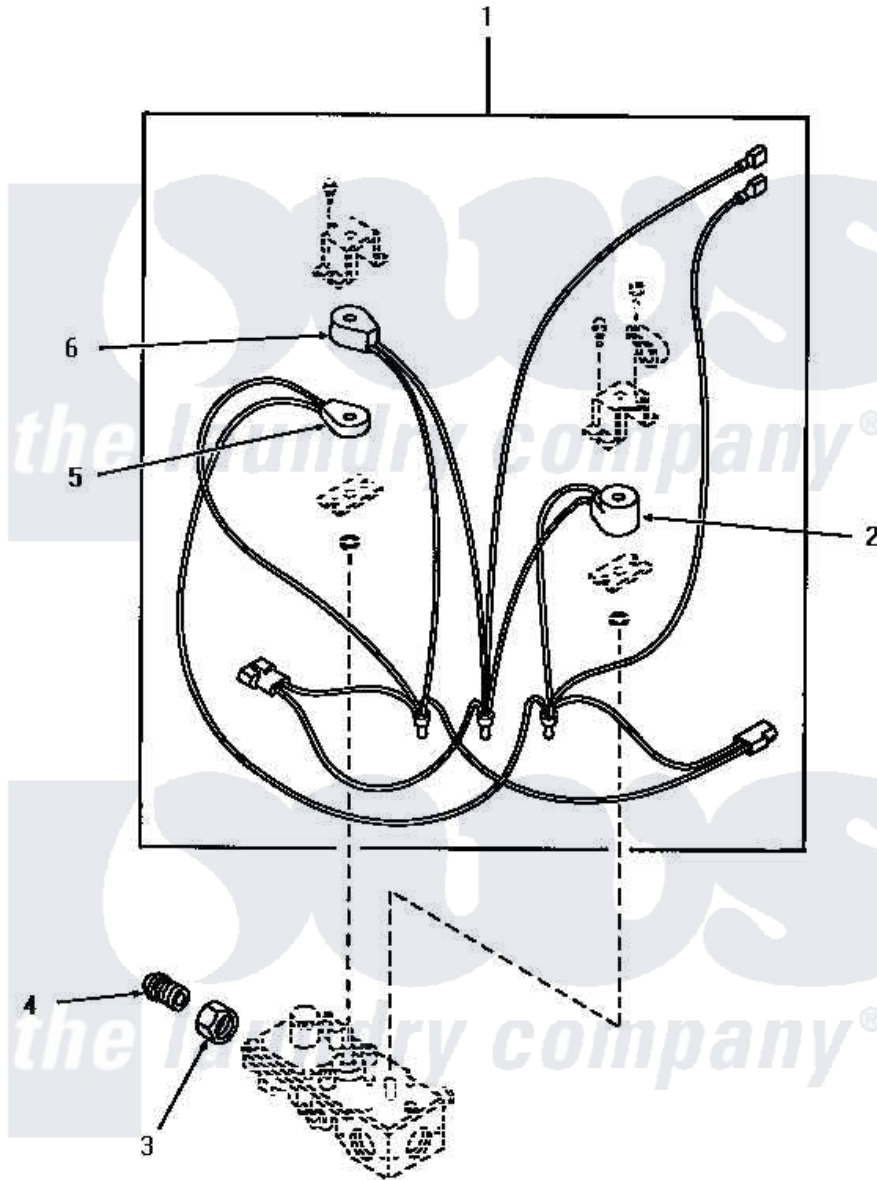

# Amana HG6660 01 - 56225 GAS VALVE ASSY

Amana [Residential Amana HG6660 Washer Parts](#) Parts Diagram 01 - 56225 GAS VALVE ASSY  
 Click on the part number to view part

Item	Original Part Number	Replaced By	Status	Part Description
1	<a href="#">56225A</a>			Kit, Coil
2	56225D	<a href="#">56225A</a>		Kit, Coil
3	56281		Not Available	NUT, UNION
4	56282		Not Available	NIPPLE
5	56225C	<a href="#">56225A</a>		Kit, Coil
6	56225B	<a href="#">56225A</a>		Kit, Coil
NI	56225		Not Available	GAS VALVE ASSEMBLY