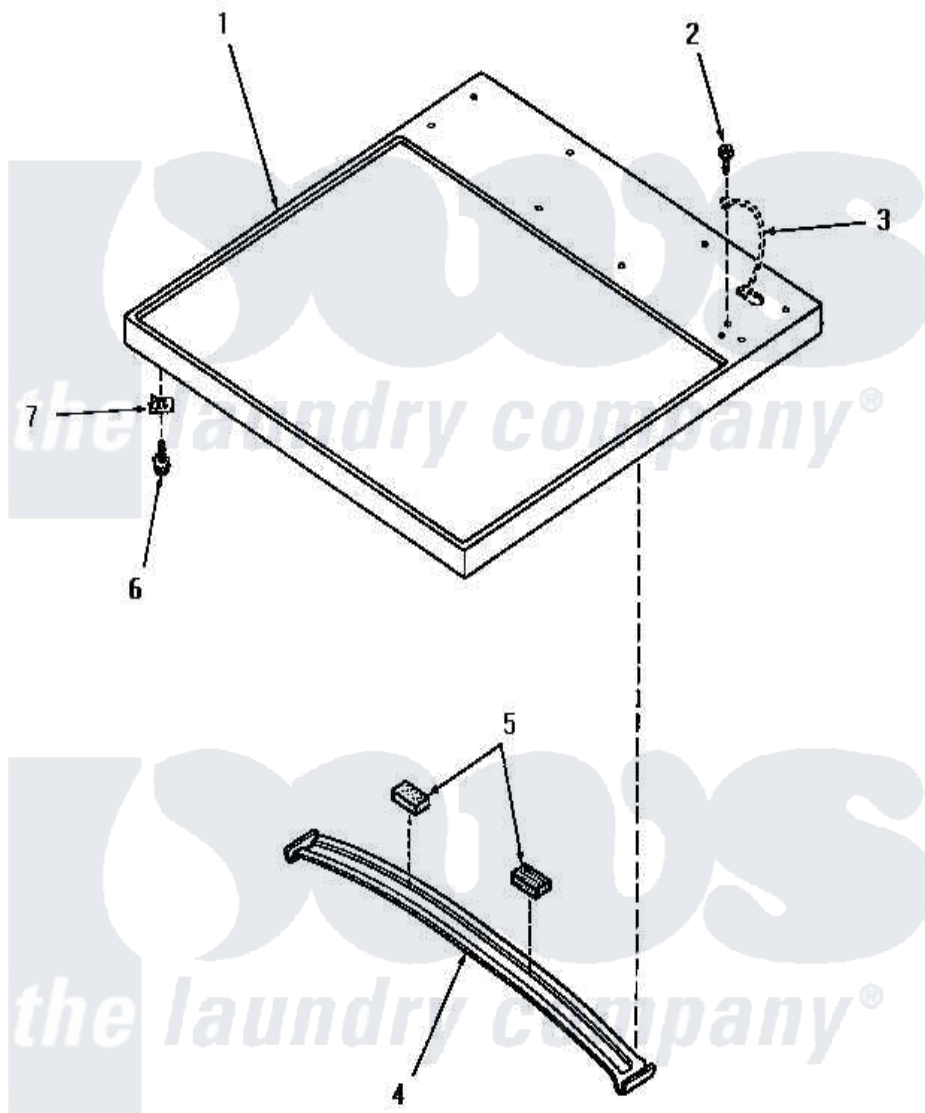

Amana HG6660 02 - CABINET TOP

Amana Residential Amana HG6660 Washer Parts Parts Diagram 02 - CABINET TOP
 Click on the part number to view part

Item	Original Part Number	Replaced By	Status	Part Description
1	56097W		Not Available	CABINET TOP, WHITE
"	56097L		Not Available	CABINET TOP, ALMOND
"	56097K		Not Available	CABINET TOP, COFFEE
"	56097A		Not Available	CABINET TOP, AVOCADO
"	56097H		Not Available	CABINET TOP, HARVEST GOLD
2	51784		Not Available	SCREW, 10B-16 X 1/2 HEX
3	Y00000000		Not Available	SEE NOTE GROUND WIRE, GREEN
4	56213		Not Available	TOP BRACE
5	56968		Not Available	PAD, FELT-ADHESIVE BACK
6	23008			Screw, 10-24 X 3/4 Sems
7	20249	36020		Nut-10-24