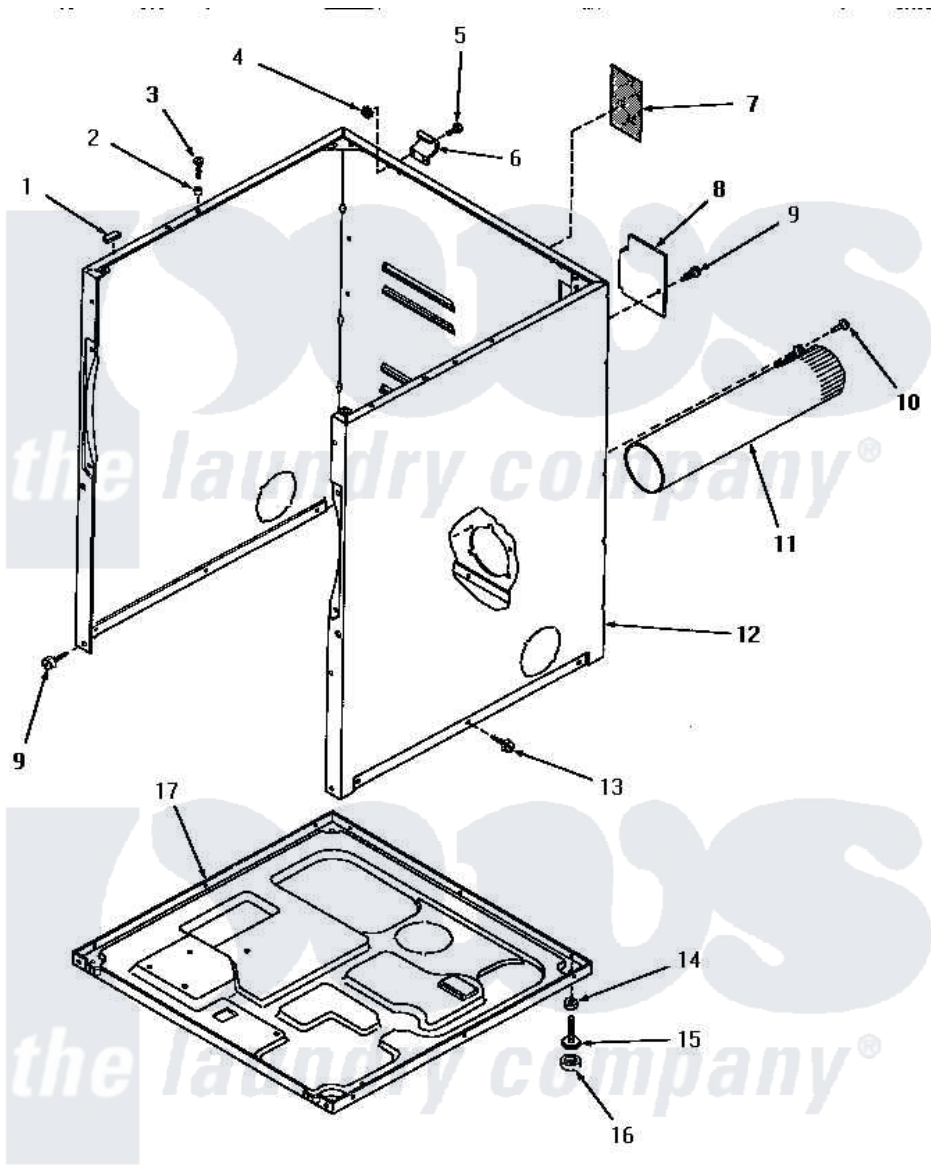

Amana HG6660 03 - CABINET, EXHAUST DUCT & BASE

CABINET, EXHAUST DUCT AND BASE

Amana [Residential Amana HG6660 Washer Parts](#) Parts Diagram 03 - CABINET, EXHAUST DUCT & BASE
 Click on the part number to view part

Item	Original Part Number	Replaced By	Status	Part Description
1	Y56128			Pad, Bumper
2	56079	505187		Locator, Panel
3	56086	Y014874		Screw, Idler Arm And Sleeve
4	23951	M0282009		Nut
5	25723	27001200		Screw
"	Y90576		Not Available	HEX HEAD SCREW
6	56043		Not Available	HINGE, TOP
7	56427		Not Available	STICKER
8	56044	60821		Access Cover
9	25723	27001200		Screw
10	25724		Not Available	HEX HEAD SCREW
11	56118		Not Available	ASSY, EXHAUST DUCT
12	57070A		Not Available	CABINET, AVOCADO
"	57070H		Not Available	ASSY, DRYER CABINET
"	57070K		Not Available	CABINET, COFFEE
"	57070L		Not Available	CABINET, ALMOND

"	57070W		Not Available	CABINET, WHITE
13	51784		Not Available	SCREW, 10B-16 X 1/2 HEX
14	20274	62739		Nut, Lock
15	Y52696	Y305086		Adjustable Leg And Nut
16	70282	Y314137		Foot, Rubber
17	56074			Base