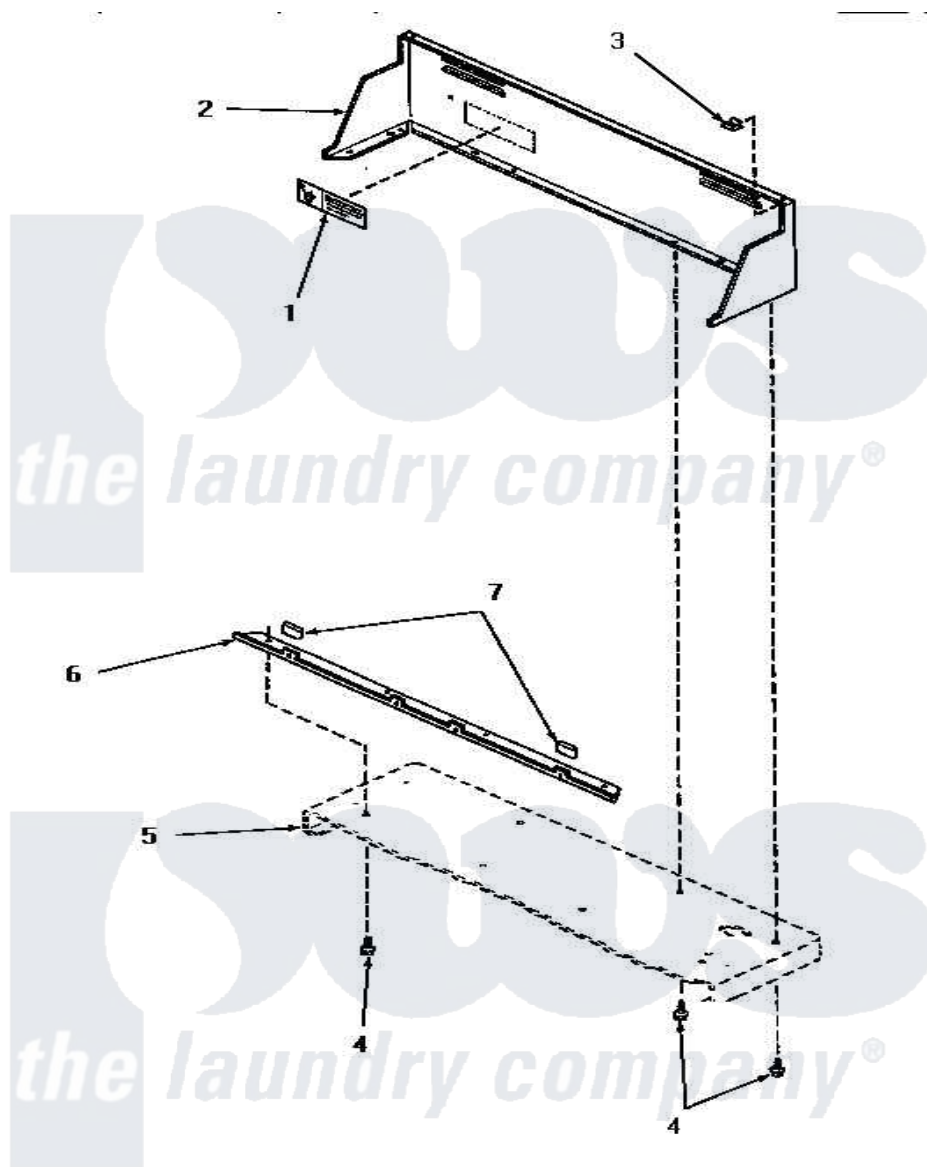

# Amana HG6660 04 - CONTROL HOOD

## CONTROL HOOD

[Amana Residential Amana HG6660 Washer Parts](#) Parts Diagram 04 - CONTROL HOOD

[Click on the part number to view part](#)

Item	Original Part Number	Replaced By	Status	Part Description
1	24903		Not Available	STICKER,DISCONNECT POW
2	56014W		Not Available	CONTROL HOOD, WHITE
"	56014L		Not Available	CONTROL HOOD, ALMOND
"	56014K		Not Available	CONTROL HOOD, COFFEE
"	56014H		Not Available	CONTROL HOOD, HARVEST GOLD
"	56014A		Not Available	CONTROL HOOD, AVOCADO
3	<a href="#">24522</a>			Nut, Speed-8ab-18 C1995
4	55985	<a href="#">W10116760</a>		Screw
5	Y00000000		Not Available	SEE NOTE CABINET TOP
6	56070		Not Available	ANGLE,MOUNTING-CONTROL
7	24859		Not Available	SLEEVE,SUPPORT ANGLE