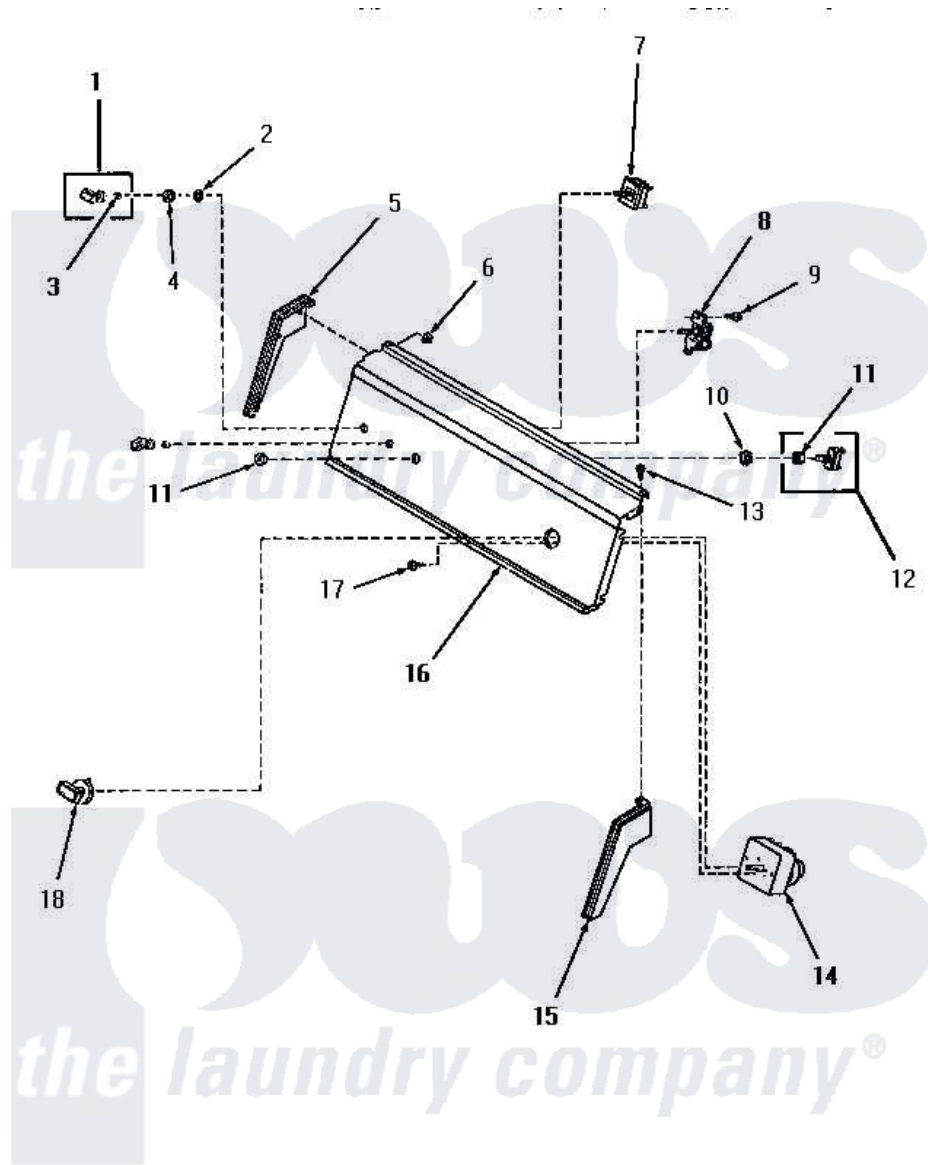

# Amana HG6660 05 - CONTROL PANEL & CONTROLS

## CONTROL PANEL AND CONTROLS

Amana [Residential Amana HG6660 Washer Parts](#) Parts Diagram 05 - CONTROL PANEL & CONTROLS

[Click on the part number to view part](#)

Item	Original Part Number	Replaced By	Status	Part Description
"	NOTE:		Not Available	THE 56225 GAS VALVE HAS BEEN REPLACED BY THE 58804 GAS VALVE--SEE PAGES 14, 15.
1	27379		Not Available	ASSY,KNOB-SWITCH
2	<a href="#">91176</a>			Lockwasher, 3/8 Intshkp
3	10519		Not Available	RETAINER
4	<a href="#">24205</a>			Nut, Knurled 3/8-24
5	25124		Not Available	CONTROL HOOD END, LEFT
6	25126	<a href="#">5303284616</a>		Clip
7	52623	<a href="#">58032</a>		Switch
8	53516		Not Available	BUZZER
9	55985	<a href="#">W10116760</a>		Screw
10	25820		Not Available	LOCKWASHER,1/2 INT SHK
11	<a href="#">52947</a>			Nut, Hex 15/32-32
12	55882	<a href="#">55882P</a>		Assembly- Switch
13	25232		Not Available	SCREW,8AB-18X7/8 OVAL

14	56260	Not Available	TIMER
15	25123	Not Available	CONTROL HOOD END, RIGHT
16	Y0056511	Not Available	SCREW
17	<a href="#">70212</a>		Screw, 8-32 X 5/32 RD H
18	56508	Not Available	ASSY,KNOB-TIMER