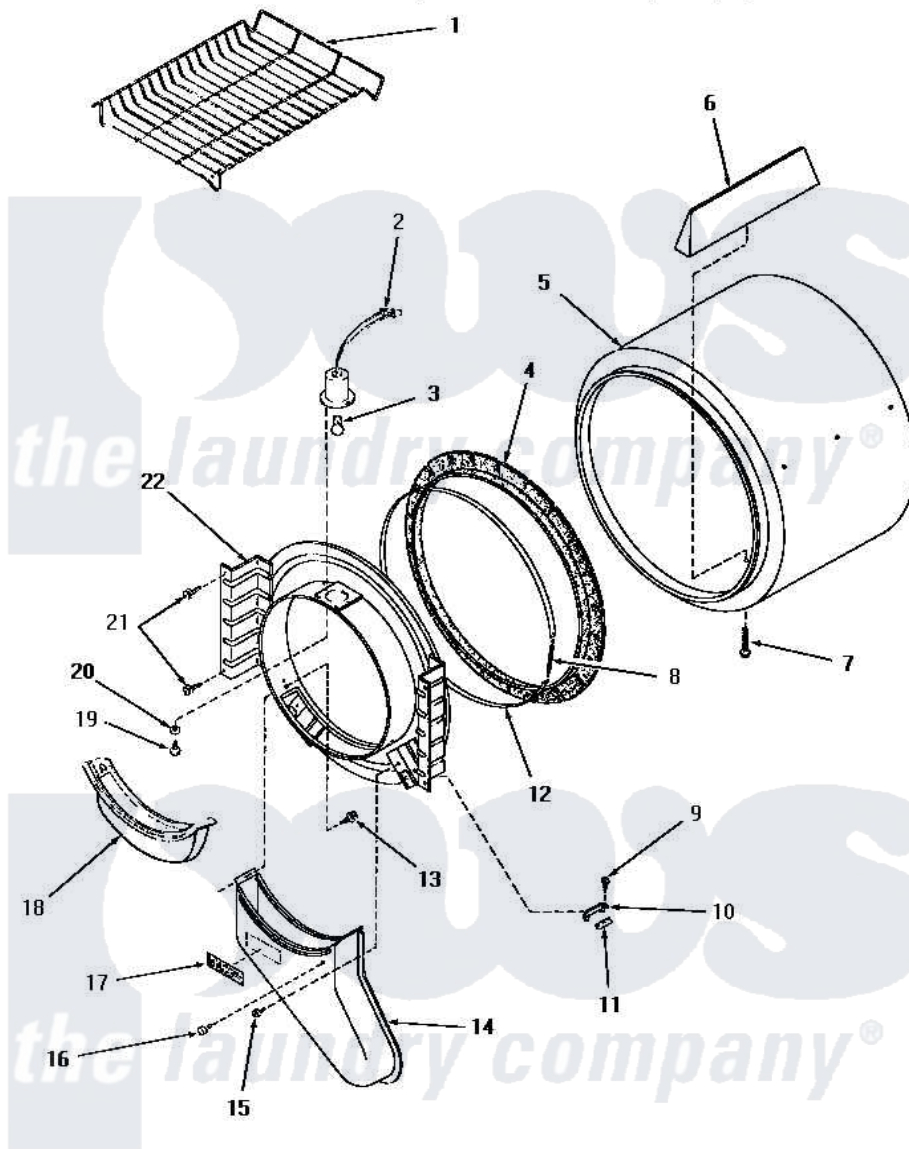

Amana HG6660 07 - FR BLKHD, AIR DUCT, FELT SEAL & CYLINDER

FRONT BULKHEAD, AIR DUCT, FELT SEAL AND CYLINDER

Amana [Residential Amana HG6660 Washer Parts](#) Parts Diagram 07 - FR BLKHD, AIR DUCT, FELT SEAL & CYLINDER
 Click on the part number to view part

Item	Original Part Number	Replaced By	Status	Part Description
1	58846		Not Available	RACK, DRYING
3	Y54608	31001575		Bulb, Cylinder Light
4	56088			Assembly, Seal
5	56175		Not Available	ASSY, CYLINDER PACK
6	56013		Not Available	BAFFLE, CYLINDER-SHORT-
7	56131		Not Available	SCREW, 10BT X 1 TAPPING
8	52310			Spring
9	23222	3177991		Screw
10	56053	61448		Glide, Cylinder-Rulon F
"	57005	61448		Glide, Cylinder-Rulon F
11	56058	510189		Pad Felt
12	Y56090		Not Available	SEAL STRAP
13	23628	489464		Screw
14	56027		Not Available	AIR DUCT
15	25724		Not Available	HEX HEAD SCREW
16	56938		Not Available	BUMPER

17	24903	Not Available	STICKER,DISCONNECT POW
18	57024	61376P	Filter, Lint-White W/Inst.
19	22145	Not Available	SCREW,6Z-20X 3/8 SS RD
20	51345	Not Available	LOCKWASHER
21	25723	27001200	Screw
22	Y0056154	Not Available	RELAY