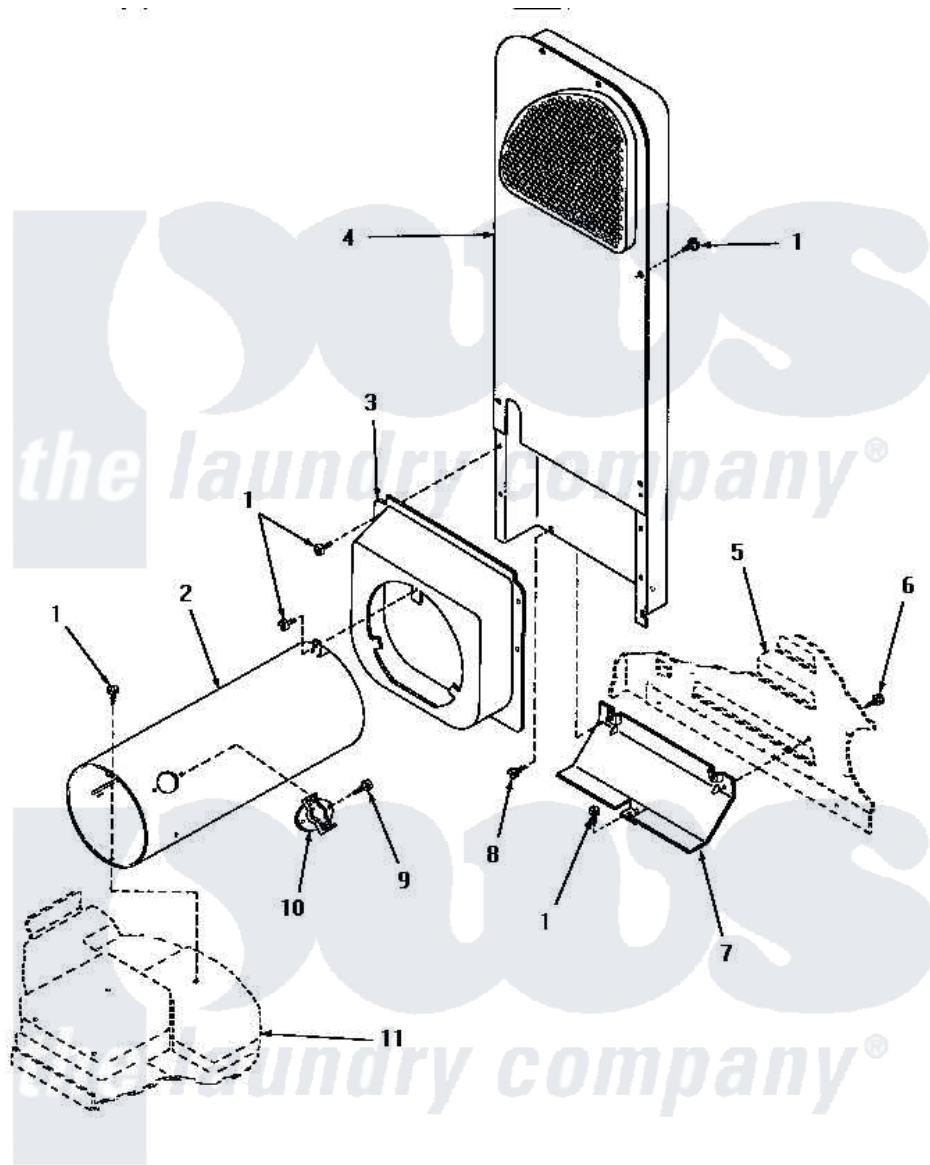

Amana HG6660 10 - HEATER BOX

HEATER BOX (Gas Models)

Amana [Residential Amana HG6660 Washer Parts](#) Parts Diagram 10 - HEATER BOX
Click on the part number to view part

Item	Original Part Number	Replaced By	Status	Part Description
1	56264	27001200		Screw
2	56240	08013801		Bracket
3	56237	510101		Shroud Heat Duct
4	56029	503605		Assembly, Heater Duct
5	Y00000000		Not Available	SEE NOTE CABINET
6	25723	27001200		Screw
7	58048		Not Available	HEAT SHIELD
8	51780	3390631		Screw, 10-16 X 3/8
9	23222	3177991		Screw
10	58366	489P3		Limit Thermostat
11	Y00000000		Not Available	SEE NOTE BASE