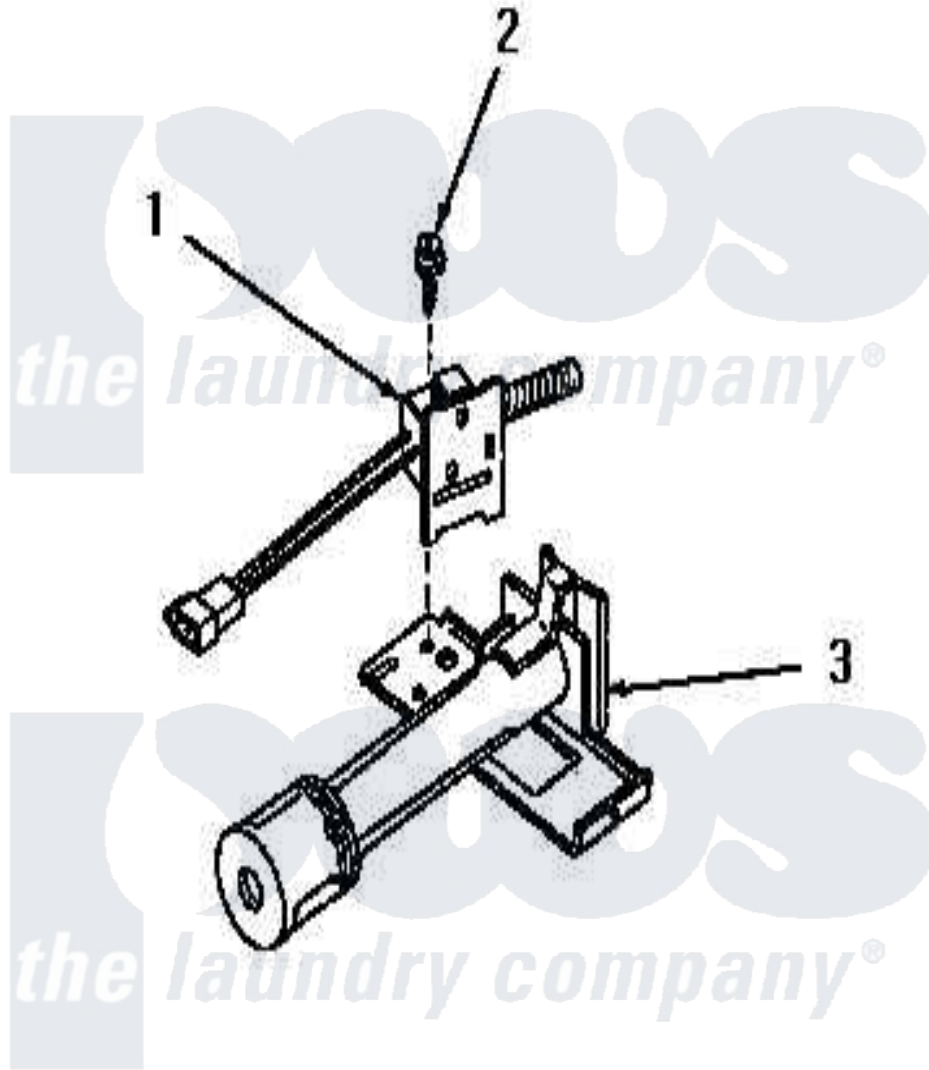

# Amana HG6660 11 - IGNITER (CHANGE)

Amana [Residential Amana HG6660 Washer Parts](#) Parts Diagram 11 - IGNITER (CHANGE)  
Click on the part number to view part

Item	Original Part Number	Replaced By	Status	Part Description
1	58823	<a href="#">37001308</a>		Ignitor
2	<a href="#">56693</a>			Screw, No.6-20 x. 44/.41 In
3	Y0000000		Not Available	SEE NOTE BURNER TUBE ASSEMBLY