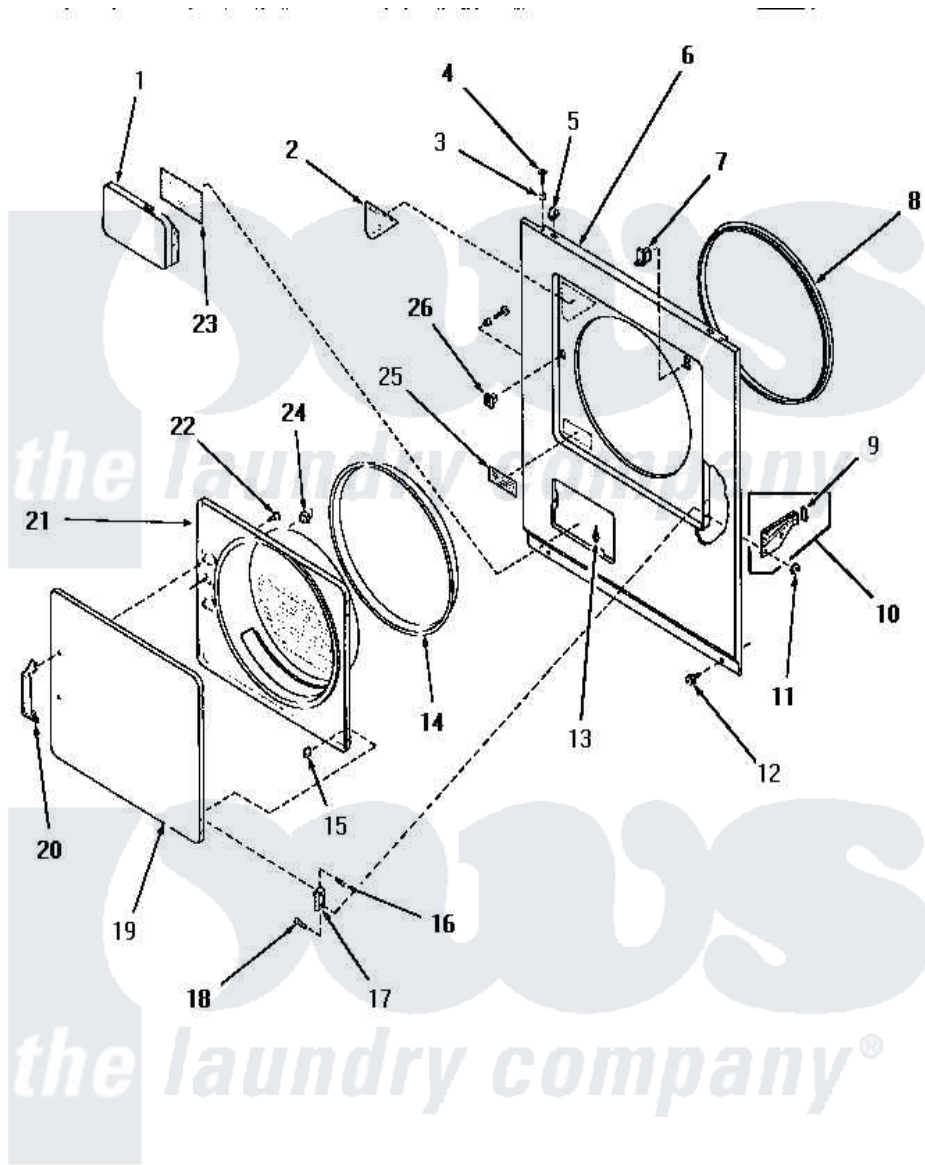

# Amana HG6660 12 - LOADING DOOR, FRONT PANEL & SEALS

## LOADING DOOR, FRONT PANEL AND SEALS

Amana [Residential Amana HG6660 Washer Parts](#) Parts Diagram 12 - LOADING DOOR, FRONT PANEL & SEALS  
 Click on the part number to view part

Item	Original Part Number	Replaced By	Status	Part Description
1	56535W	<a href="#">60795W</a>		Door, Access
"	56162A		Not Available	ACCESS DOOR, AVOCADO
"	56162H		Not Available	ACCESS DOOR, HARVEST GOLD
"	56162K		Not Available	ACCESS DOOR, COFFEE
"	56162L		Not Available	DOOR,ACCESS
"	56162W		Not Available	ACCESS DOOR, WHITE
"	56535A		Not Available	ACCESS DOOR, AVOCADO
"	56535L		Not Available	ACCESS DOOR, L
"	57446A		Not Available	ACCESS DOOR, AVOCADO
"	57446H		Not Available	DOOR, ACCESS (GOLD)
"	57446K		Not Available	ACCESS DOOR, COFFEE
"	57446L		Not Available	DOOR,ACCESS
"	57446W		Not Available	DOOR, ACCESS (WHITE)
"	56535K		Not Available	ACCESS DOOR, COFFEE
"	56535H		Not Available	ACCESS DOOR, HARVEST GOLD