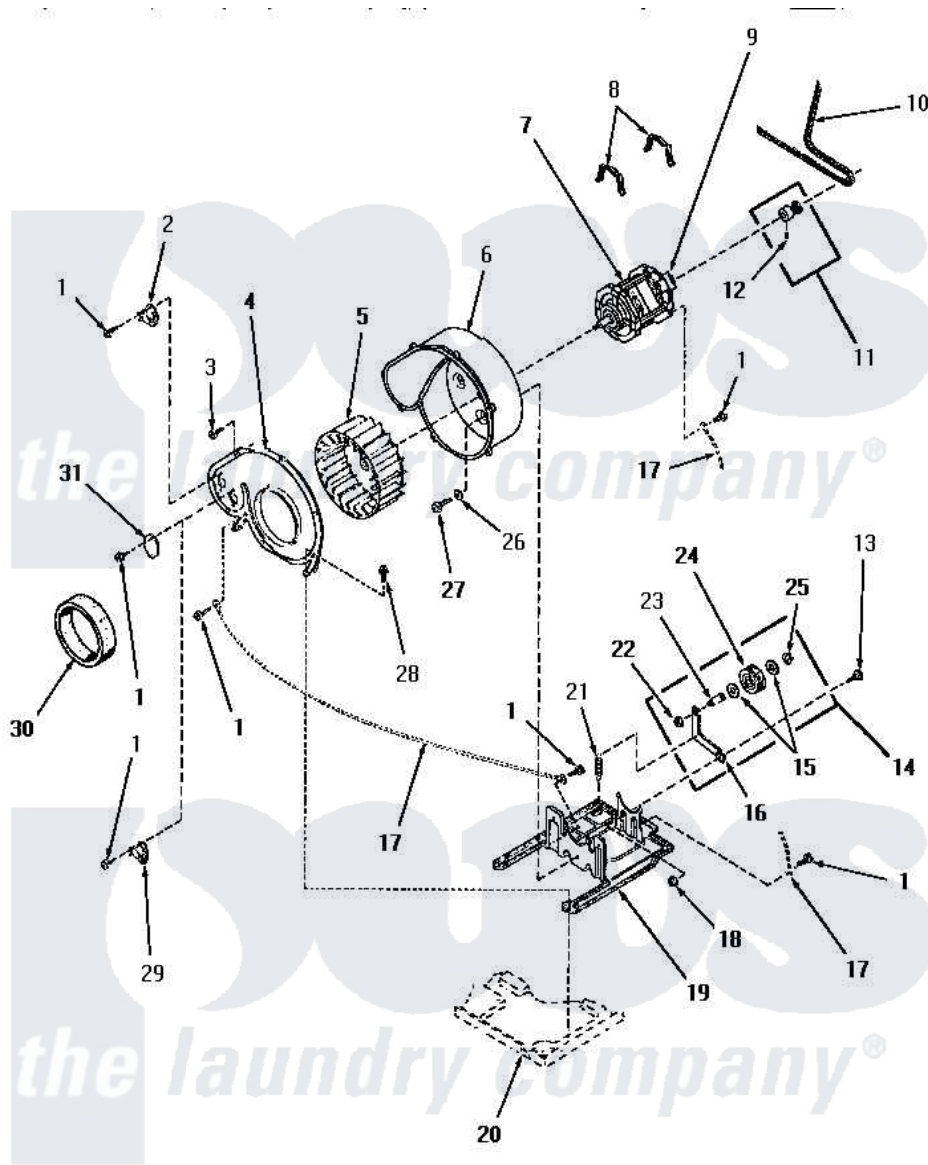

# Amana HG6660 13 - MOTOR, EXHAUST FAN & BELT

## MOTOR, EXHAUST FAN AND BELT

Amana [Residential Amana HG6660 Washer Parts](#) Parts Diagram 13 - MOTOR, EXHAUST FAN & BELT  
 Click on the part number to view part

Item	Original Part Number	Replaced By	Status	Part Description
1	23222	<a href="#">3177991</a>		Screw
2	<a href="#">56410</a>			Thermostat
3	23962	<a href="#">W10116760</a>		Screw
4	56059		Not Available	EXHAUST FAN IMPELLER
5	56000	<a href="#">510139P</a>		Assembly Blower Fan Package
6	<a href="#">56020</a>			Housing, Blower
7	56075	<a href="#">915P3</a>		Motor-Drive
"	Y58044	<a href="#">915P3</a>		Motor-Drive
8	Y58047	<a href="#">660658</a>		Clamp, Motor Mounting 343481 685441
9	53226		Not Available	SWITCH,MOTOR
"	53249		Not Available	SWITCH
10	56095	<a href="#">56095P</a>		Belt Cylinder Package
11	56133	<a href="#">56062P</a>		Kit-Motor
12	52906		Not Available	SETSCREW
13	<a href="#">52567</a>			Bolt, Shoulder

"	56587		Not Available	SCREW, 1/4-20 HEX HD SH
14	Y56170	<a href="#">56170P</a>		Assembly- Idle
15	<a href="#">52549</a>			Washer, 501 ID X3/4 Odx
16	56057		Not Available	LEVER, IDLER
17	Y00000000		Not Available	SEE NOTE GROUND WIRE, GREEN
18	52566	<a href="#">27001225</a>		Nut, Jam Mid Lock 1/4-20
19	Y58045	<a href="#">503613</a>		Mount, Motor
20	Y00000000		Not Available	SEE NOTE BASE
21	<a href="#">56076</a>			Spring, Idler
22	56156	<a href="#">358160</a>		Nut
23	<a href="#">56461</a>			Shaft
24	<a href="#">Y54414</a>			Assembly, Wheel And Bearing
25	<a href="#">23748</a>			Ring, Retaining
26	20492	<a href="#">M0270504</a>		Washer
27	56264	<a href="#">27001200</a>		Screw
28	25723	<a href="#">27001200</a>		Screw
29	56081	<a href="#">56081LAL</a>		Ridig Door Stop
"	56471		Not Available	THERMOSTAT
30	56065		Not Available	SEAL
31	Y0056157		Not Available	SUB 86495, SWITCH, LIGHT