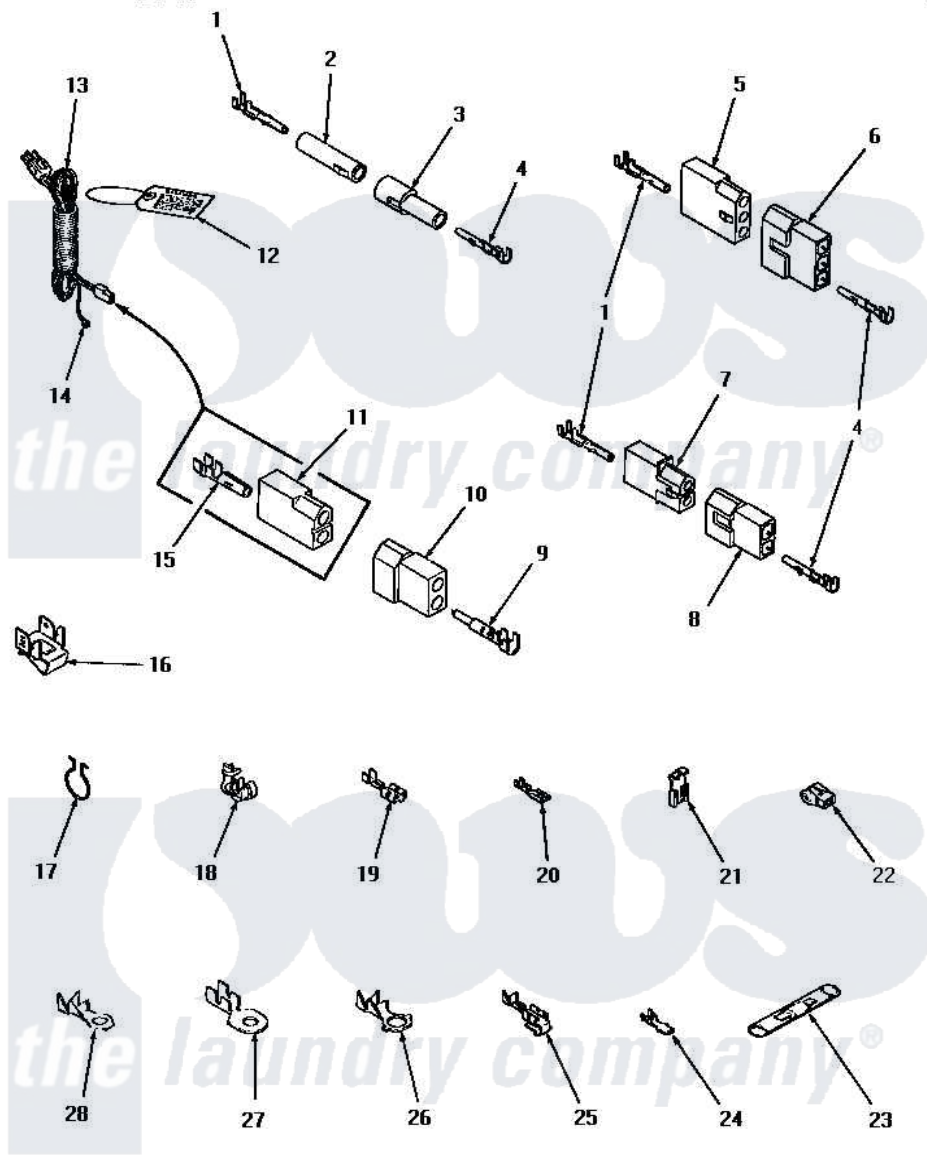

Amana HG6660 14 - POWER CORD & TERMINALS

POWER CORD AND TERMINALS

Amana [Residential Amana HG6660 Washer Parts](#) Parts Diagram 14 - POWER CORD & TERMINALS
 Click on the part number to view part

Item	Original Part Number	Replaced By	Status	Part Description
1	Y00117	5011-XX		093 Female Socket
2	26301			Receptacle, Molex
3	26302		Not Available	PLUG, 1 CIRCUIT
4	Y00116			Terminal, Pin-Male
5	23039	697780		Receptacle,
6	23040			Plug-3 Circuit
7	56451			Receptacle, 2 Circuit
8	56448			Terminal Block Plug
9	Y00127			Terminal, Pin-1/8 Male
10	56266			Plug
11	56265			Receptacle, 2 Circuit
12	25235	48301		Hose
13	Y56222	27001142		Cord, Power
14	Y00000000		Not Available	SEE NOTE GROUND WIRE, GREEN
15	00130			Terminal, Pin-1/8 Femal
16	Y00161	B5733302		Clip, Ground

17	51291		Clip, Wire
18	21903	211881	Grommet, Cord Part Not Used-Gas Models Only
19	Y00119	Not Available	SPADE TERMINAL(18 GAUGE) (1/4 INCH-(1) 18 GAUGE WIRE)
20	00112		Terminal, Spade-3/16 Fe
21	Y00120		Terminal, Flag-1/4 Fema
22	70210	Not Available	INSULATOR,BLUE
23	21091	Not Available	CONNECTOR TWO 1/4 INCH MALE
24	Y00139	Y00138	Male Tab Terminal 18 Gauge Wire)
25	Y00114		Spade Terminal
26	Y00113	Not Available	TERMINAL,RING-1/4 STUD
27	Y00111		Ring Terminal No.10 No.10 18 Gauge Wires Or
28	00110		No.10 18 Gauge Wire