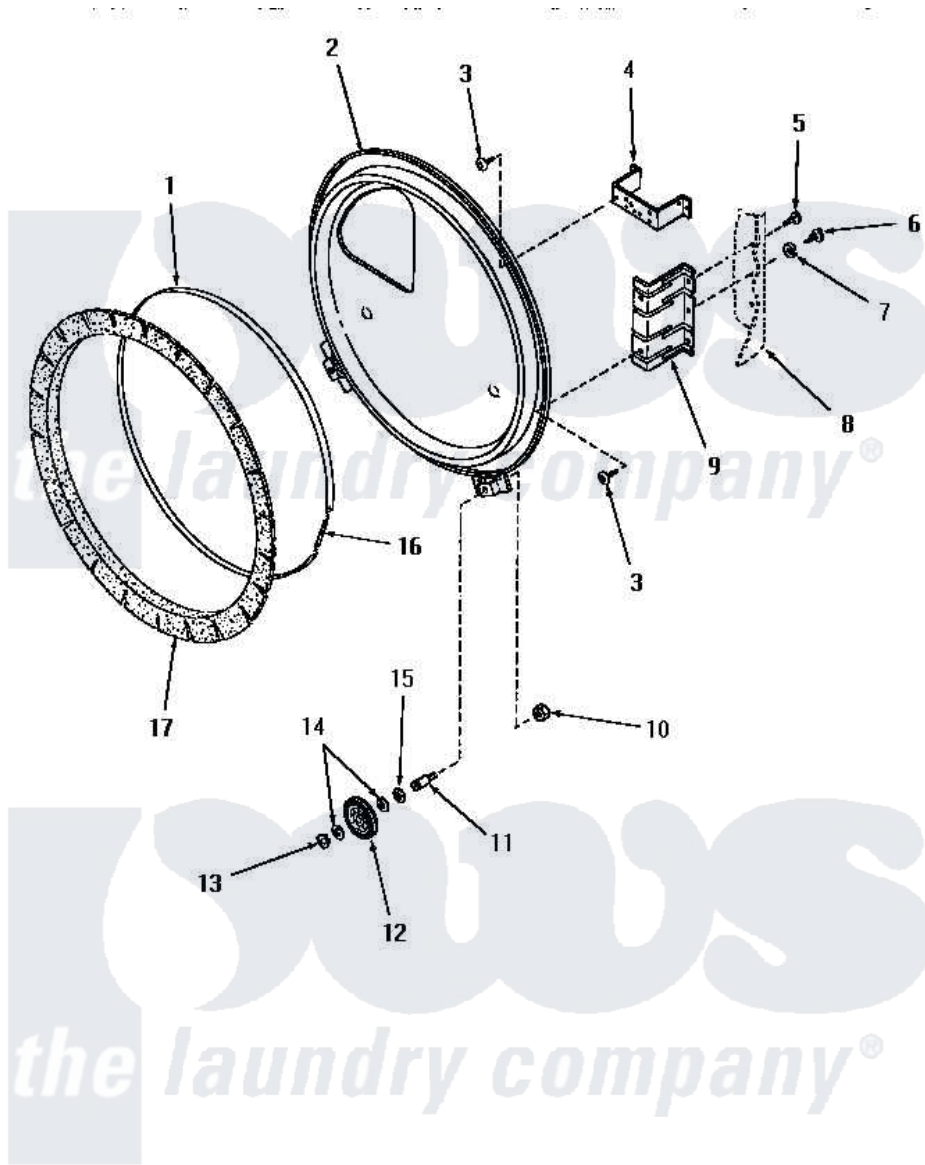

Amana HG6660 15 - REAR BLKHD, FELT SEAL & CYLINDER ROLLER

REAR BULKHEAD, FELT SEAL AND CYLINDER ROLLER

Amana [Residential Amana HG6660 Washer Parts](#) Parts Diagram 15 - REAR BLKHD, FELT SEAL & CYLINDER ROLLER

[Click on the part number to view part](#)

Item	Original Part Number	Replaced By	Status	Part Description
1	Y56090		Not Available	SEAL STRAP
2	56540		Not Available	ASSY,REAR BULKHEAD
3	56078	M400664		SCrew Tap Trs Cr Rec 1016AB
4	56048	60823P		Bracket, Terminal Block
5	25723	27001200		Screw
6	52909			Screw, 10B-16 X 1/2 HeX
7	51474		Not Available	WASHER,13/64IDX1/2ODX.
8	Y00000000		Not Available	SEE NOTE CABINET
9	56055		Not Available	BRACKET,BULKHEAD-REAR
10	56156	358160		Nut
11	56461			Shaft
12	56457	62649P		Roller- CY
13	23748			Ring, Retaining
14	52549			Washer, 501 ID X3/4 Odx
15	23886		Not Available	WASHER,.578IDX1.25ODX1