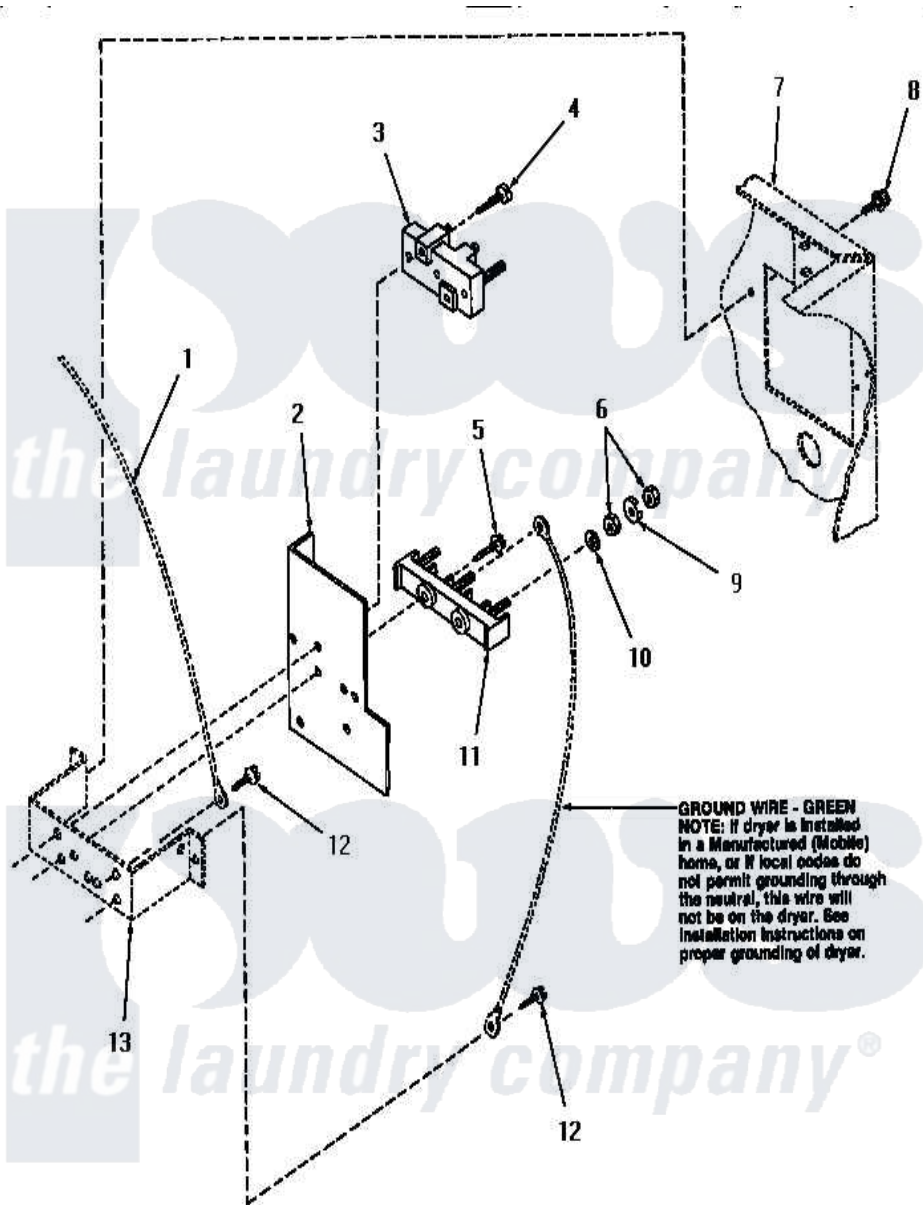

Amana HG6660 16 - TERMINAL BLOCK

Amana [Residential Amana HG6660 Washer Parts](#) Parts Diagram 16 - TERMINAL BLOCK
 Click on the part number to view part

Item	Original Part Number	Replaced By	Status	Part Description
1	Y00000000		Not Available	SEE NOTE GROUND WIRE, GREEN
2	56087			Shield, Terminal Block
3	50854	33001244		Block, Terminal
4	Q6535		Not Available	SCREW, 10B-16 X 3/4 ROU
5	56131		Not Available	SCREW, 10BT X 1 TAPPING
6	Q6163		Not Available	NUT
7	Y00000000		Not Available	SEE NOTE CABINET
8	25723	27001200		Screw
9	51474		Not Available	WASHER, 13/64IDX1/2ODX.
10	56552		Not Available	LOCKWASHER
11	58555		Not Available	TERMINAL BLOCK
12	51784		Not Available	SCREW, 10B-16 X 1/2 HEX
13	Y00000000		Not Available	SEE NOTE TERMINAL BLOCK BRACKET