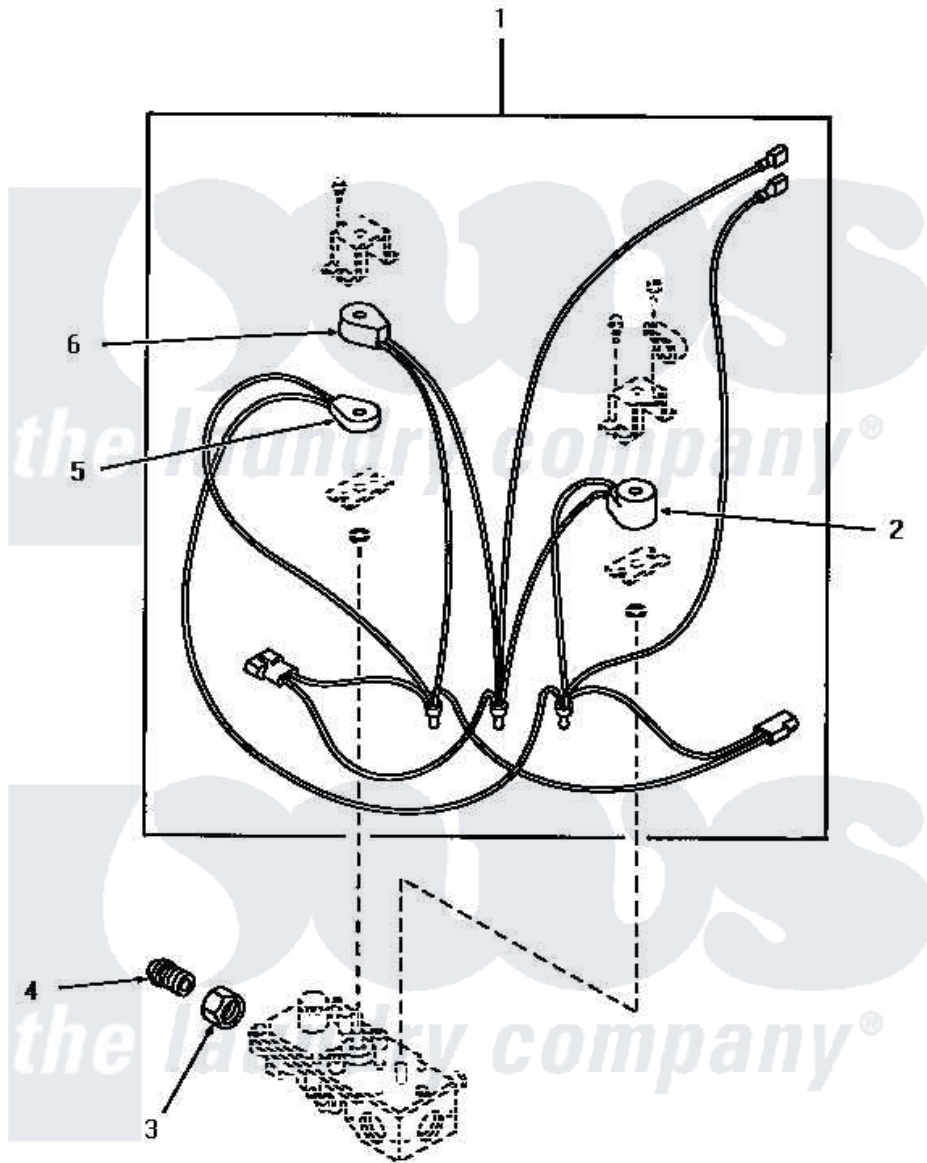

Amana HG7009 01 - 56225 GAS VALVE ASSY

Amana [Residential Amana HG7009 Dryer Parts](#) Parts Diagram 01 - 56225 GAS VALVE ASSY
 Click on the part number to view part

| Item | Original Part Number | Replaced By | Status | Part Description |
|------|------------------------|------------------------|---------------|--------------------|
| 1 | 56225A | | | Kit, Coil |
| 2 | 56225D | 56225A | | Kit, Coil |
| 3 | 56281 | | Not Available | NUT, UNION |
| 4 | 56282 | | Not Available | NIPPLE |
| 5 | 56225C | 56225A | | Kit, Coil |
| 6 | 56225B | 56225A | | Kit, Coil |
| NI | 56225 | | Not Available | GAS VALVE ASSEMBLY |