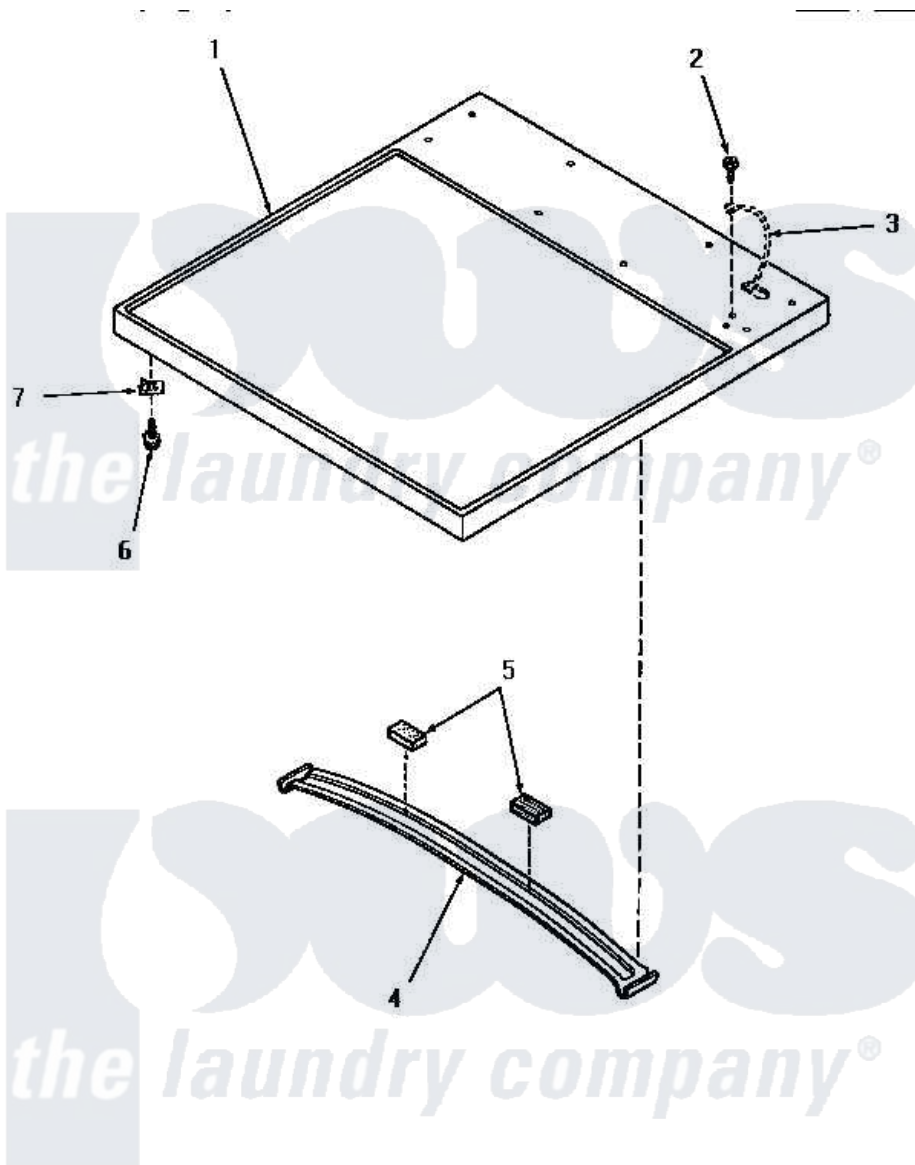

Amana HG7009 02 - CABINET TOP

CABINET TOP

Amana [Residential Amana HG7009 Dryer Parts](#) Parts Diagram 02 - CABINET TOP

[Click on the part number to view part](#)

Item	Original Part Number	Replaced By	Status	Part Description
1	0057066		Not Available	SUB 56767,OVERLOAD
"	57066W		Not Available	ASSY, TOP PANEL- DOMESTIXREPLACE
"	57066L		Not Available	ASSY, TOP PANEL-DOMESTI
"	57066K		Not Available	CABINET TOP, COFFEE
"	57066A		Not Available	CABONET TOP, AVOCADO
2	51784		Not Available	SCREW, 10B-16 X 1/2 HEX
3	Y00000000		Not Available	SEE NOTE GROUND WIRE, GREEN
4	56213		Not Available	TOP BRACE
5	56968		Not Available	PAD, FELT-ADHESIVE BACK
6	23008			Screw, 10-24 X 3/4 Sems
7	20249	36020		Nut-10-24