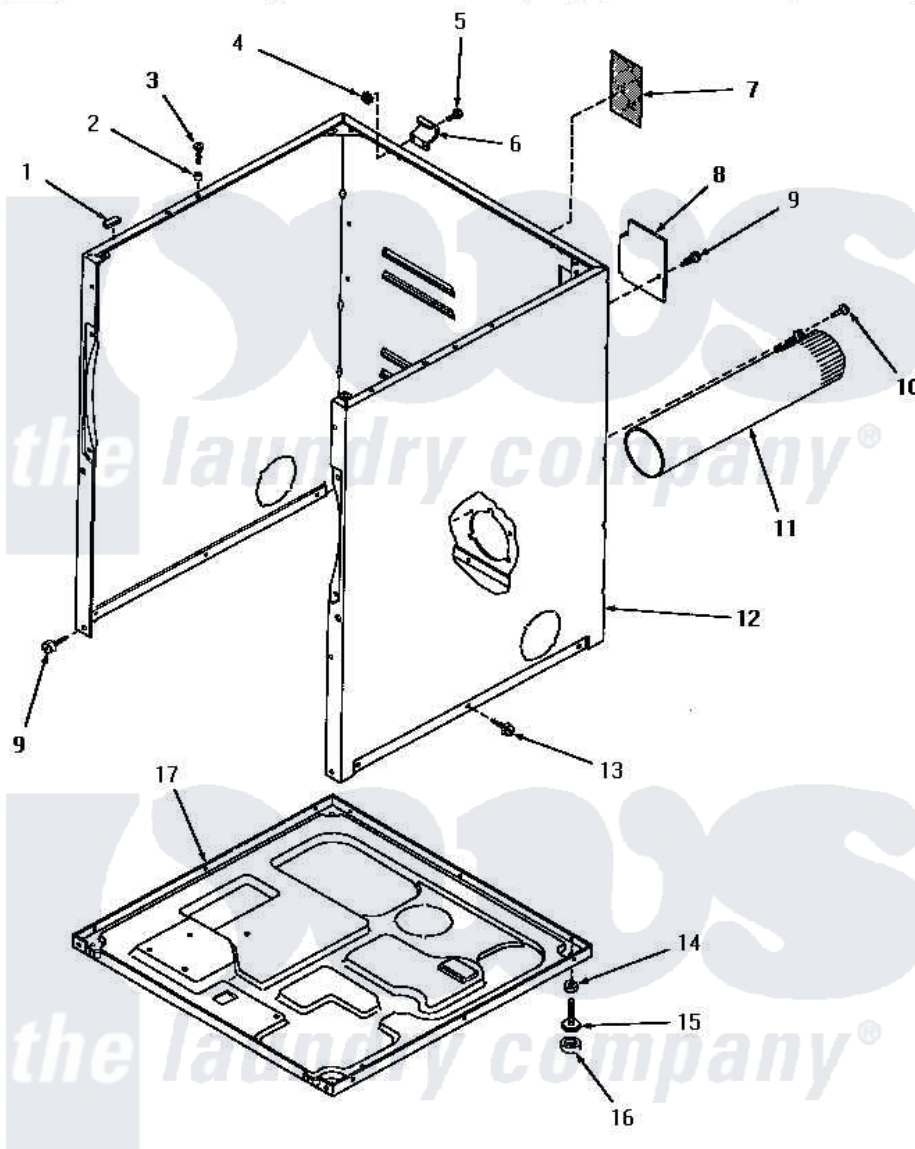

Amana HG7009 03 - CABINET, EXHAUST DUCT & BASE

CABINET, EXHAUST DUCT AND BASE

Amana [Residential Amana HG7009 Dryer Parts](#) Parts Diagram 03 - CABINET, EXHAUST DUCT & BASE
 Click on the part number to view part

Item	Original Part Number	Replaced By	Status	Part Description
1	Y56128			Pad, Bumper
2	56079	505187		Locator, Panel
3	56086	Y014874		Screw, Idler Arm And Sleeve
4	23951	M0282009		Nut
5	Y90576		Not Available	HEX HEAD SCREW
6	56043		Not Available	HINGE, TOP
7	56427		Not Available	STICKER
8	56044	60821		Access Cover
9	25723	27001200		Screw
10	25724		Not Available	HEX HEAD SCREW
11	56118		Not Available	ASSY, EXHAUST DUCT
12	57070A		Not Available	CABINET, AVOCADO
"	57070H		Not Available	ASSY, DRYER CABINET
"	57070K		Not Available	CABINET, COFFEE
"	57070L		Not Available	CABINET, ALMOND
"	57070W		Not Available	CABINET, WHITE

13	51784	Not Available	SCREW, 10B-16 X 1/2 HEX
14	20274	62739	Nut, Lock
15	Y52696	Y305086	Adjustable Leg And Nut
16	70282	Y314137	Foot, Rubber
17	56074		Base