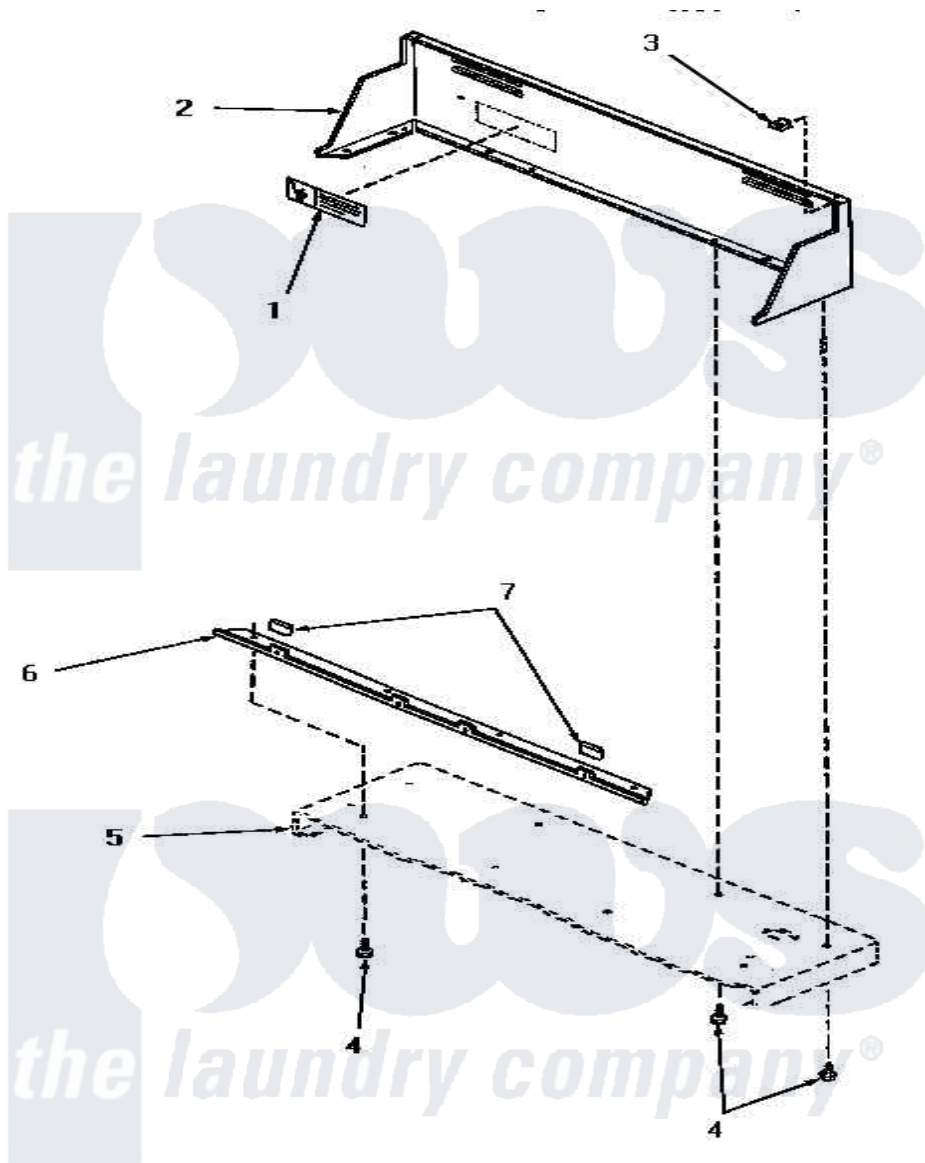

# Amana HG7009 04 - CONTROL HOOD

## CONTROL HOOD

Amana [Residential Amana HG7009 Dryer Parts](#) Parts Diagram 04 - CONTROL HOOD

[Click on the part number to view part](#)

Item	Original Part Number	Replaced By	Status	Part Description
1	24903		Not Available	STICKER,DISCONNECT POW
2	56014W		Not Available	CONTROL HOOD, WHITE
"	56014L		Not Available	CONTROL HOOD, ALMOND
"	56014K		Not Available	CONTROL HOOD, COFFEE
"	56014H		Not Available	CONTROL HOOD, HARVEST GOLD
"	56014A		Not Available	CONTROL HOOD, AVOCADO
3	<a href="#">24522</a>			Nut, Speed-8ab-18 C1995
4	55985	<a href="#">W10116760</a>		Screw
5	Y00000000		Not Available	SEE NOTE CABINET TOP
6	56070		Not Available	ANGLE,MOUNTING-CONTROL
7	24859		Not Available	SLEEVE,SUPPORT ANGLE