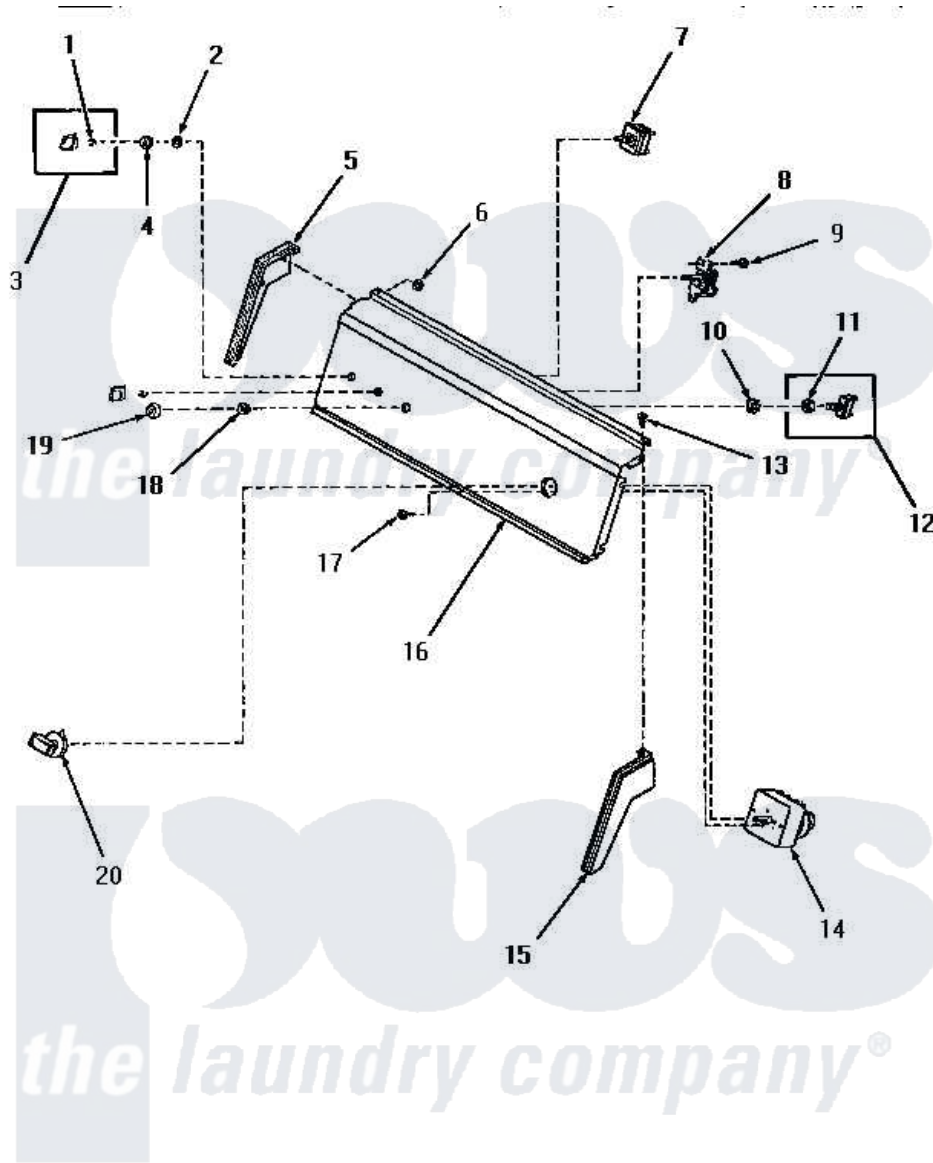

Amana HG7009 05 - CONTROL PANEL & CONTROLS

CONTROL PANEL AND CONTROLS

Amana [Residential Amana HG7009 Dryer Parts](#) Parts Diagram 05 - CONTROL PANEL & CONTROLS
 Click on the part number to view part

Item	Original Part Number	Replaced By	Status	Part Description
"	NOTE:		Not Available	THE 56225 GAS VALVE HAS BEEN REPLACED BY THE 58804 GAS VALVE--SEE PAGES 14 AND 15.
1	10519		Not Available	RETAINER
2	91176			Lockwasher, 3/8 Intshkp
3	28124		Not Available	ASSY,KNOB-SWITCH
4	24205			Nut, Knurled 3/8-24
5	25124		Not Available	CONTROL HOOD END, LEFT
6	25126	5303284616		Clip
7	Y58032	58032		Switch
"	52623	58032		Switch
8	53516		Not Available	BUZZER
9	55985	W10116760		Screw
10	25820		Not Available	LOCKWASHER,1/2 INT SHK
11	52947			Nut, Hex 15/32-32
12	57349	55882P		Assembly- Switch

13	25232	Not Available	SCREW,8AB-18X7/8 OVAL
14	56260	Not Available	TIMER
15	25123	Not Available	CONTROL HOOD END, RIGHT
16	57343	Not Available	ASSY,CONTROL PANEL
17	70212		Screw, 8-32 X 5/32 RD H
18	Y24206	Not Available	NUT,KNURLED
19	57327	Not Available	COLLAR,SWITCH
20	57326	Not Available	ASSY,KNOB-TIMER- WOODGR