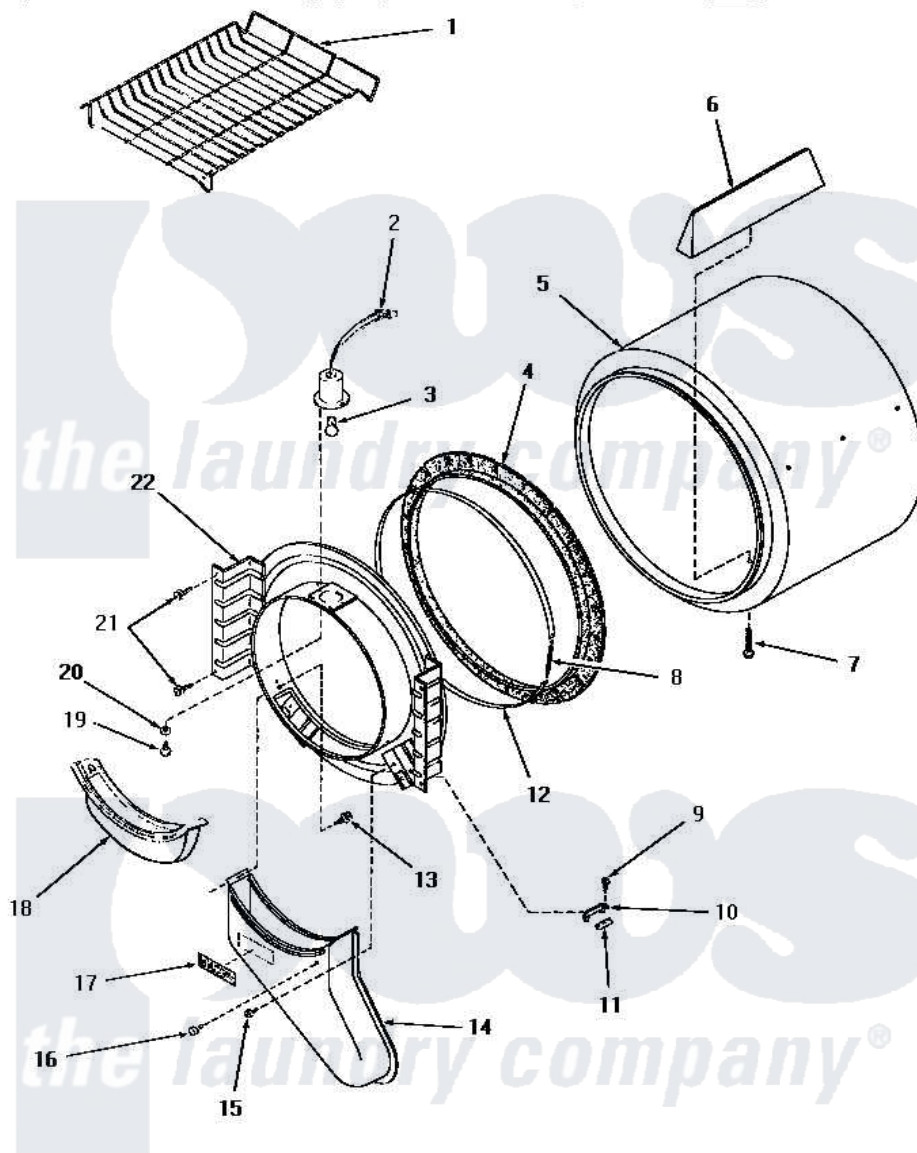

Amana HG7009 07 - FR BLKHD, AIR DUCT, FELT SEAL & CYLINDER

FRONT BULKHEAD, AIR DUCT, FELT SEAL AND CYLINDER

Amana [Residential Amana HG7009 Dryer Parts](#) Parts Diagram 07 - FR BLKHD, AIR DUCT, FELT SEAL & CYLINDER
 Click on the part number to view part

Item	Original Part Number	Replaced By	Status	Part Description
1	58846		Not Available	RACK, DRYING
2	56148		Not Available	ASSY, CYLINDER LIGHT
3	Y54608	31001575		Bulb, Cylinder Light
4	56088			Assembly, Seal
5	56175		Not Available	ASSY, CYLINDER PACK
6	56013		Not Available	BAFFLE, CYLINDER-SHORT-
7	56131		Not Available	SCREW, 10BT X 1 TAPPING
8	52310			Spring
9	23222	3177991		Screw
10	57005	61448		Glide, Cylinder-Rulon F
11	56058	510189		Pad Felt
12	Y56090		Not Available	SEAL STRAP
13	23628	489464		Screw
14	56027		Not Available	AIR DUCT
15	25724		Not Available	HEX HEAD SCREW
16	56938		Not Available	BUMPER

17	24903		Not Available	STICKER,DISCONNECT POW
18	57024	61376P		Filter, Lint-White W/Inst.
19	22145		Not Available	SCREW,6Z-20X 3/8 SS RD
20	51345		Not Available	LOCKWASHER
21	25723	27001200		Screw
22	57018		Not Available	ASSY BULK HEAD