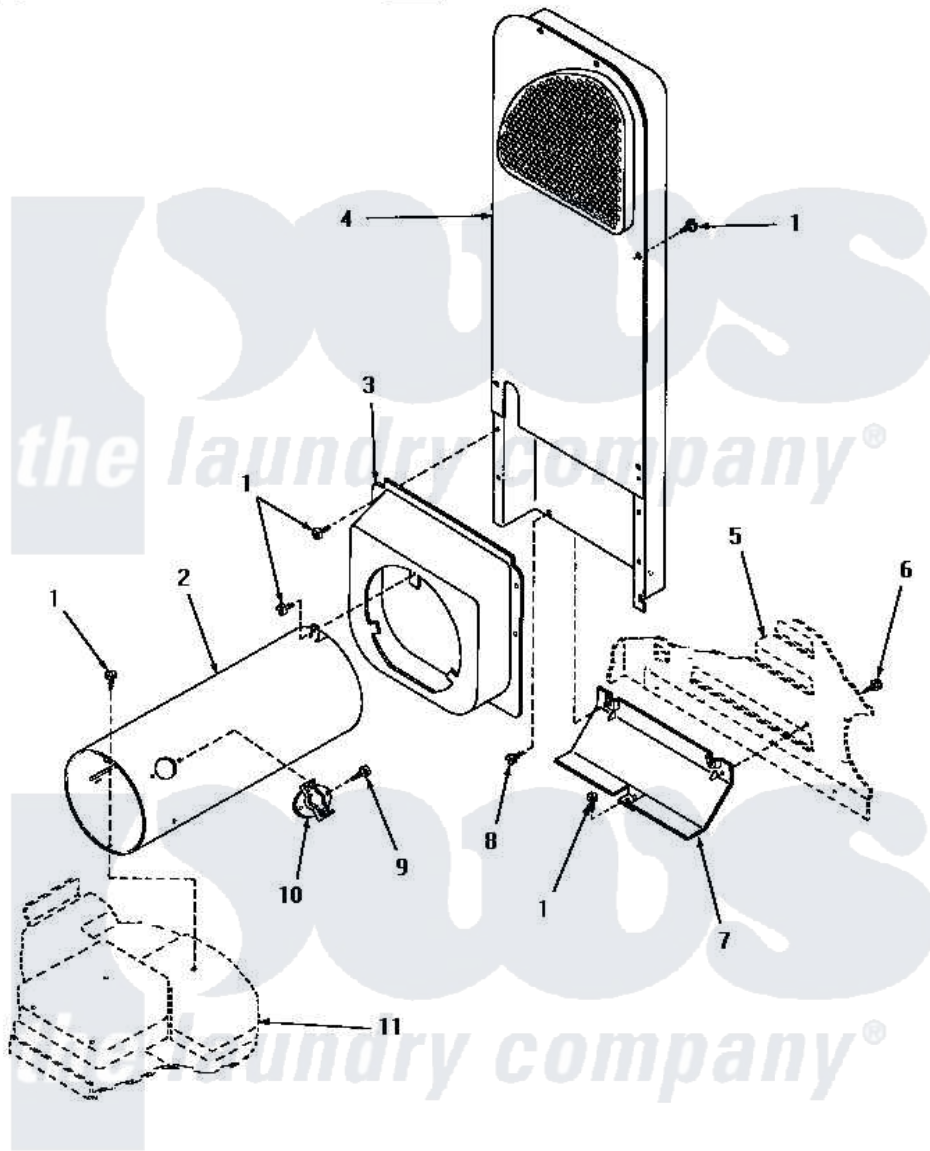

Amana HG7009 10 - HEATER BOX

HEATER BOX (Gas Models)

Amana [Residential Amana HG7009 Dryer Parts](#) Parts Diagram 10 - HEATER BOX
Click on the part number to view part

Item	Original Part Number	Replaced By	Status	Part Description
1	56264	27001200		Screw
2	56240	08013801		Bracket
3	56237	510101		Shroud Heat Duct
4	56029	503605		Assembly, Heater Duct
5	Y00000000		Not Available	SEE NOTE CABINET
6	25723	27001200		Screw
7	58048		Not Available	HEAT SHIELD
8	51780	3390631		Screw, 10-16 X 3/8
9	23222	3177991		Screw
10	58366	489P3		Limit Thermostat
11	Y00000000		Not Available	SEE NOTE BASE