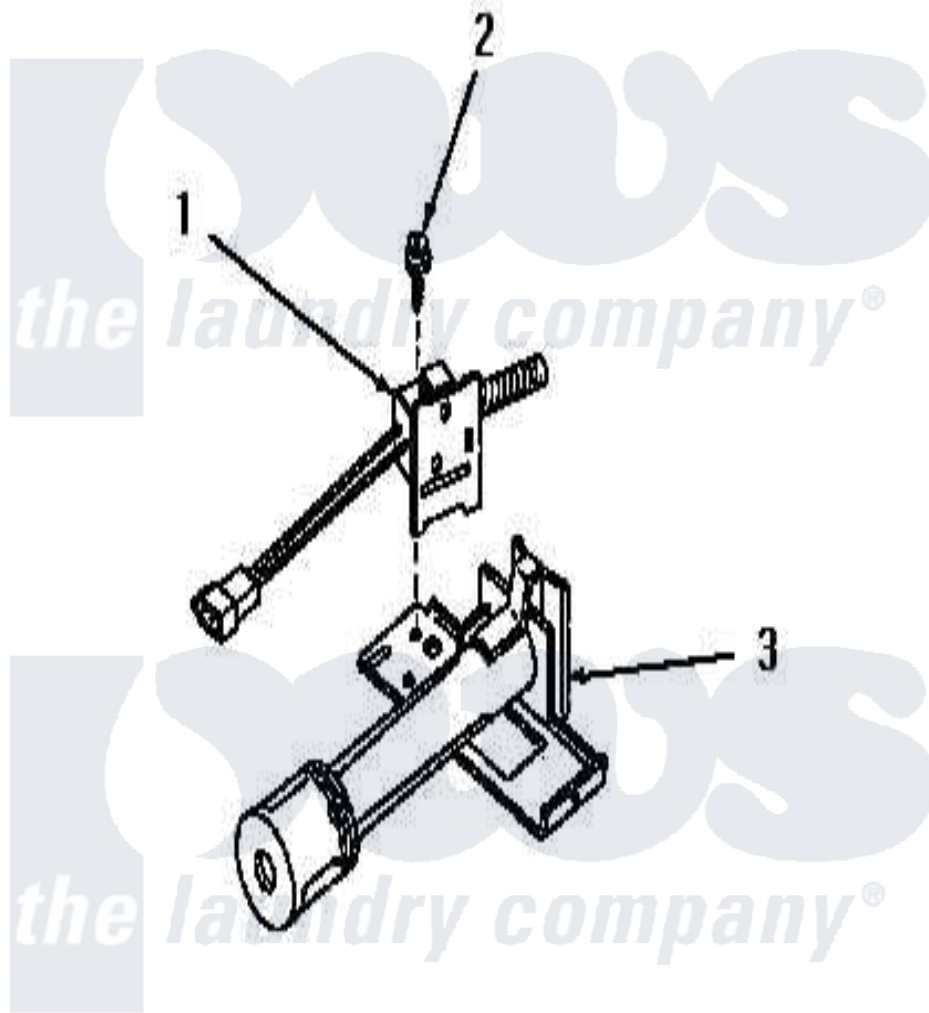

# Amana HG7009 11 - IGNITER (CHANGE)

[Amana Residential Amana HG7009 Dryer Parts](#) Parts Diagram 11 - IGNITER (CHANGE)

[Click on the part number to view part](#)

| Item | Original Part Number  | Replaced By              | Status        | Part Description              |
|------|-----------------------|--------------------------|---------------|-------------------------------|
| 1    | 58823                 | <a href="#">37001308</a> |               | Ignitor                       |
| 2    | <a href="#">56693</a> |                          |               | Screw, No.6-20 x. 44/.41 In   |
| 3    | Y0000000              |                          | Not Available | SEE NOTE BURNER TUBE ASSEMBLY |