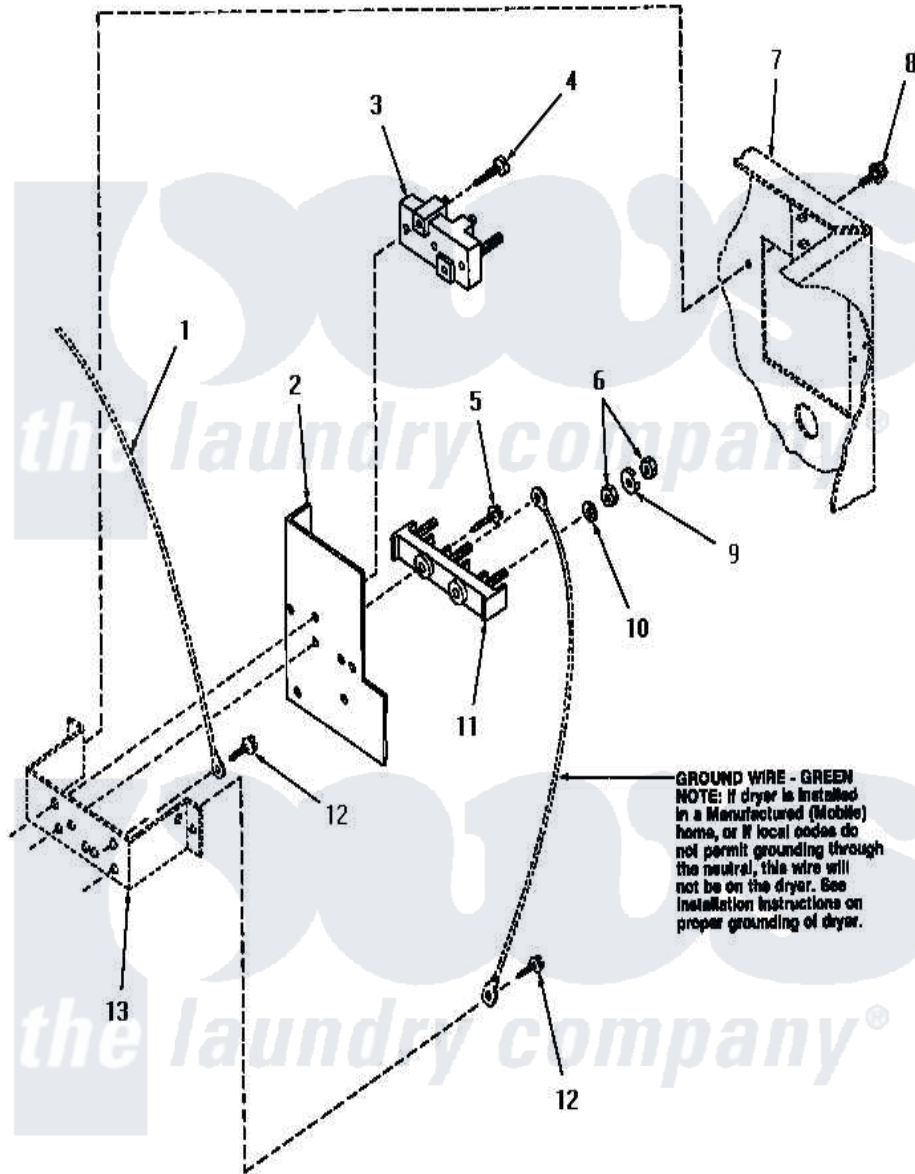

Amana HG7009 16 - TERMINAL BLOCK

Amana [Residential Amana HG7009 Dryer Parts](#) Parts Diagram 16 - TERMINAL BLOCK
 Click on the part number to view part

Item	Original Part Number	Replaced By	Status	Part Description
1	Y00000000		Not Available	SEE NOTE GROUND WIRE, GREEN
2	56087			Shield, Terminal Block
3	50854	33001244		Block, Terminal
4	Q6535		Not Available	SCREW, 10B-16 X 3/4 ROU
5	56131		Not Available	SCREW, 10BT X 1 TAPPING
6	Q6163		Not Available	NUT
7	Y00000000		Not Available	SEE NOTE CABINET
8	25723	27001200		Screw
9	51474		Not Available	WASHER, 13/64IDX1/2ODX.
10	56552		Not Available	LOCKWASHER
11	58555		Not Available	TERMINAL BLOCK
12	51784		Not Available	SCREW, 10B-16 X 1/2 HEX
13	Y00000000		Not Available	SEE NOTE TERMINAL BLOCK BRACKET