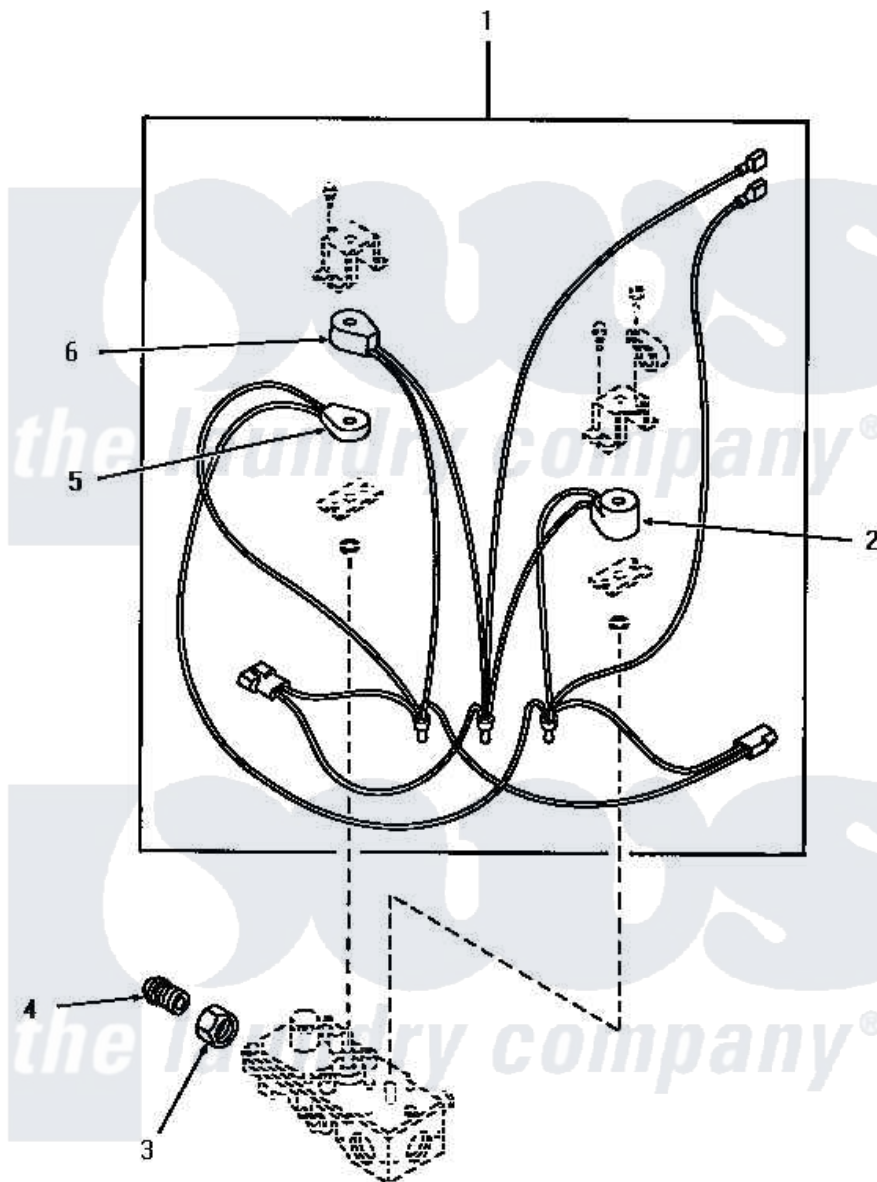

Amana HG7290 01 - 56225 GAS VALVE ASSY

Amana [Residential Amana HG7290 Washer Parts](#) Parts Diagram 01 - 56225 GAS VALVE ASSY
 Click on the part number to view part

Item	Original Part Number	Replaced By	Status	Part Description
1	56225A			Kit, Coil
2	56225D	56225A		Kit, Coil
3	56281		Not Available	NUT, UNION
4	56282		Not Available	NIPPLE
5	56225C	56225A		Kit, Coil
6	56225B	56225A		Kit, Coil
NI	56225		Not Available	GAS VALVE ASSEMBLY