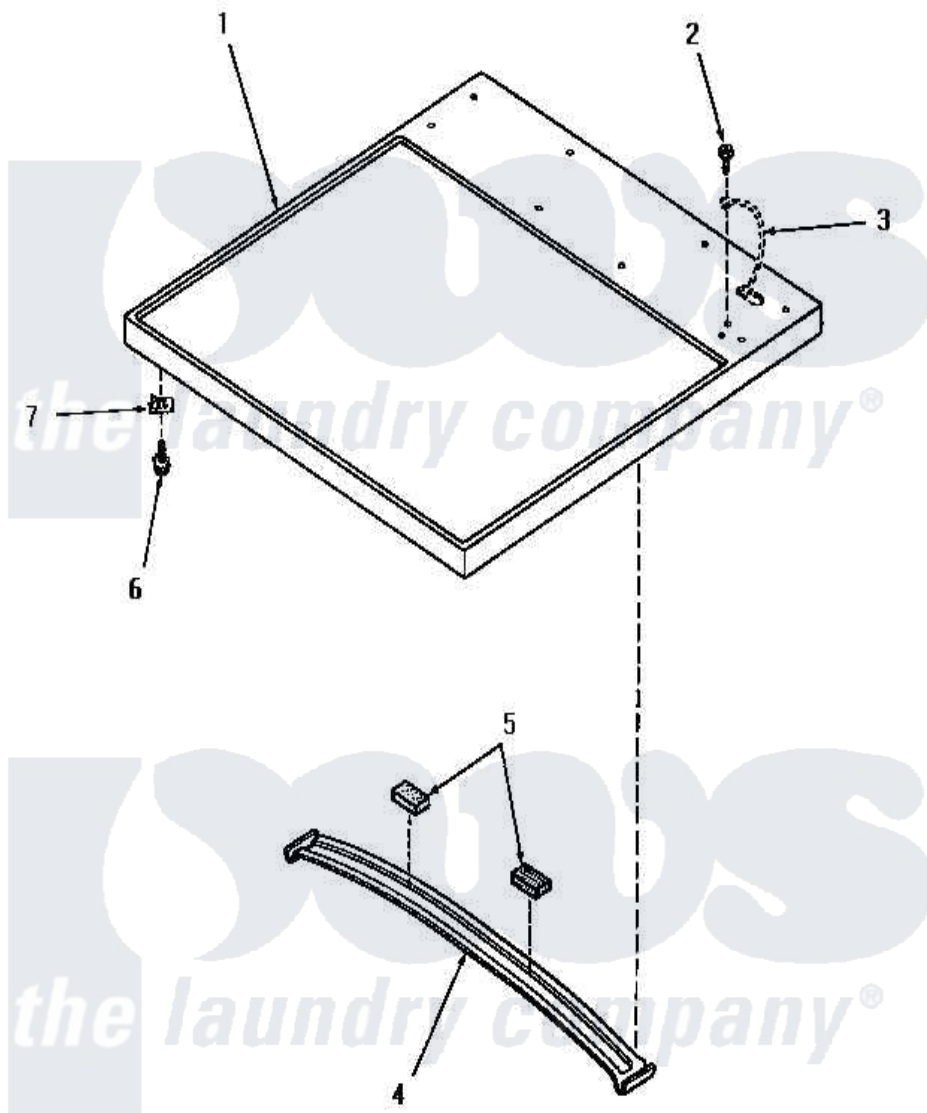

# Amana HG7290 02 - CABINET TOP

Amana Residential Amana HG7290 Washer Parts Parts Diagram 02 - CABINET TOP  
 Click on the part number to view part

Item	Original Part Number	Replaced By	Status	Part Description
1	<a href="#">57066H</a>			Assembly, Top Panel-Domesti
"	57066W		Not Available	ASSY, TOP PANEL-DOMESTIxREPLACE
"	57066L		Not Available	ASSY, TOP PANEL-DOMESTI
"	57066K		Not Available	CABINET TOP, COFFEE
"	57066A		Not Available	CABONET TOP, AVOCADO
2	51784		Not Available	SCREW, 10B-16 X 1/2 HEX
3	Y00000000		Not Available	SEE NOTE GROUND WIRE, GREEN
4	56213		Not Available	TOP BRACE
5	56968		Not Available	PAD, FELT-ADHESIVE BACK
6	<a href="#">23008</a>			Screw, 10-24 X 3/4 Sems
7	20249	<a href="#">36020</a>		Nut-10-24