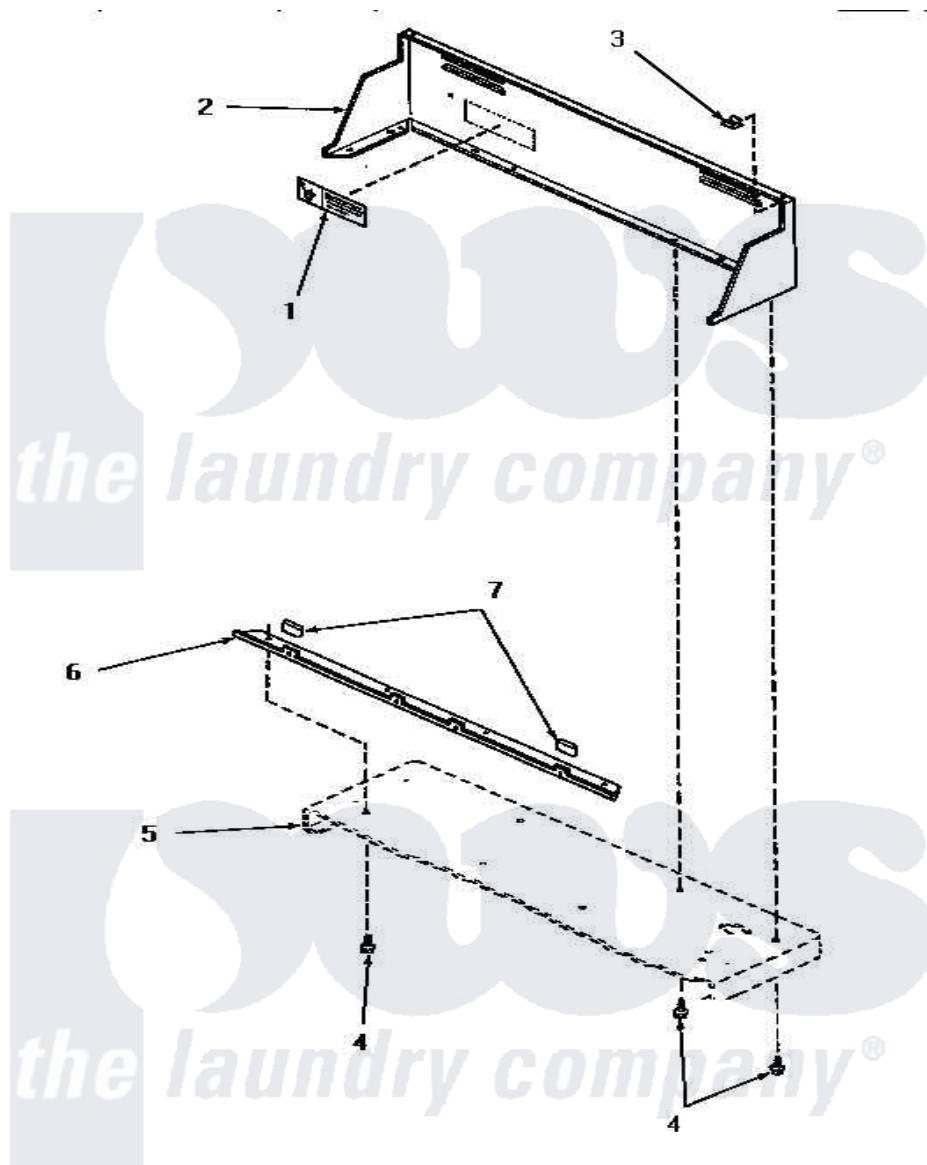

Amana HG7290 04 - CONTROL HOOD

CONTROL HOOD

[Amana Residential Amana HG7290 Washer Parts](#) Parts Diagram 04 - CONTROL HOOD

[Click on the part number to view part](#)

Item	Original Part Number	Replaced By	Status	Part Description
1	24903		Not Available	STICKER,DISCONNECT POW
2	56014W		Not Available	CONTROL HOOD, WHITE
"	56014L		Not Available	CONTROL HOOD, ALMOND
"	56014K		Not Available	CONTROL HOOD, COFFEE
"	56014H		Not Available	CONTROL HOOD, HARVEST GOLD
"	56014A		Not Available	CONTROL HOOD, AVOCADO
3	24522			Nut, Speed-8ab-18 C1995
4	55985	W10116760		Screw
5	Y00000000		Not Available	SEE NOTE CABINET TOP
6	56070		Not Available	ANGLE,MOUNTING-CONTROL
7	24859		Not Available	SLEEVE,SUPPORT ANGLE