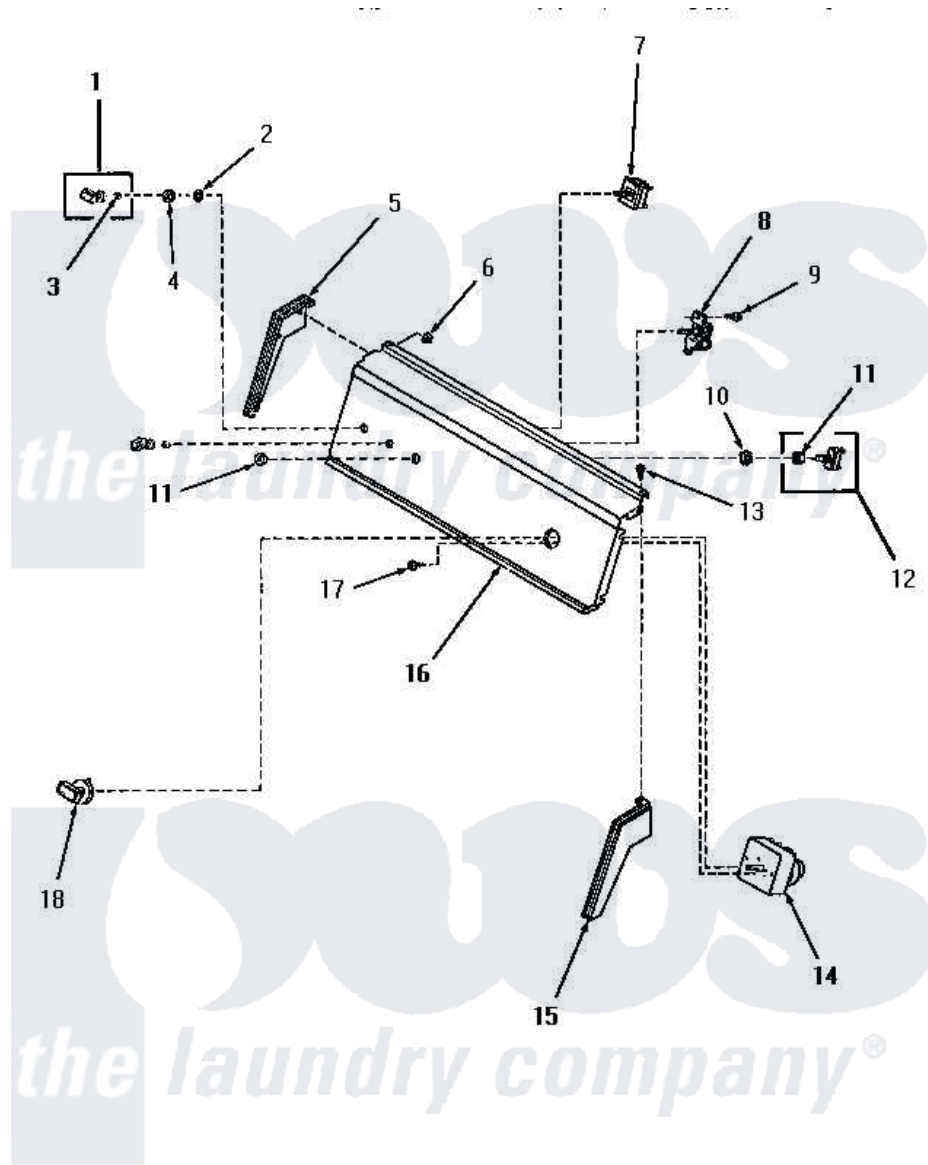

Amana HG7290 05 - CONTROL PANEL & CONTROLS

CONTROL PANEL AND CONTROLS

Amana [Residential Amana HG7290 Washer Parts](#) Parts Diagram 05 - CONTROL PANEL & CONTROLS
 Click on the part number to view part

Item	Original Part Number	Replaced By	Status	Part Description
"	NOTE:		Not Available	THE 56225 GAS VALVE HAS BEEN REPLACED BY THE 58804 GAS VALVE--SEE PAGES 14, 15.
1	27379		Not Available	ASSY,KNOB-SWITCH
2	91176			Lockwasher, 3/8 Intshkp
3	10519		Not Available	RETAINER
4	24205			Nut, Knurled 3/8-24
5	25124		Not Available	CONTROL HOOD END, LEFT
6	25126	5303284616		Clip
7	52623	58032		Switch
8	53516		Not Available	BUZZER
9	55985	W10116760		Screw
10	25820		Not Available	LOCKWASHER,1/2 INT SHK
11	52947			Nut, Hex 15/32-32
12	55882	55882P		Assembly- Switch
13	25232		Not Available	SCREW,8AB-18X7/8 OVAL

14	56260	Not Available	TIMER
15	25123	Not Available	CONTROL HOOD END, RIGHT
16	Y0056818	Not Available	SHELF, FREEZER
17	70212		Screw, 8-32 X 5/32 RD H
18	56508	Not Available	ASSY,KNOB-TIMER