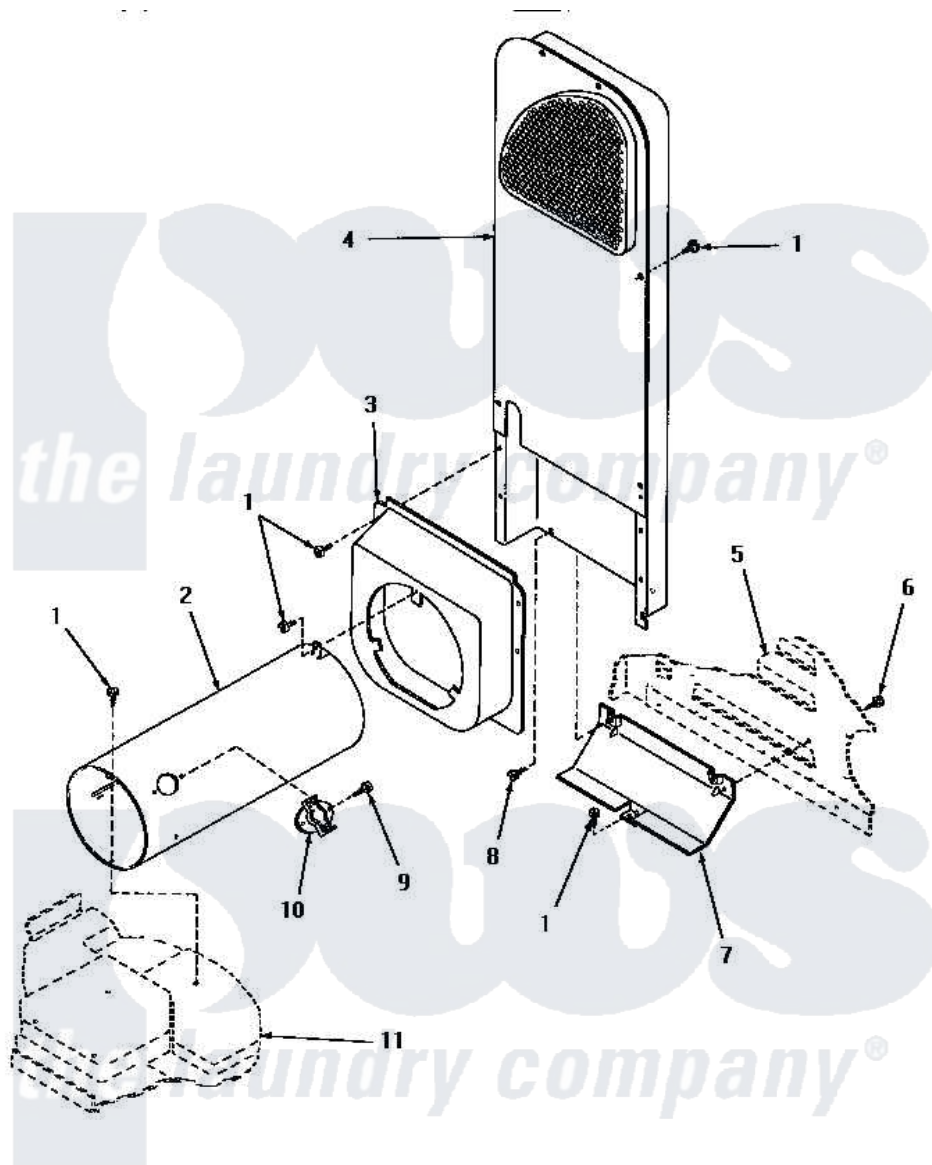

Amana HG7290 10 - HEATER BOX

HEATER BOX (Gas Models)

Amana [Residential Amana HG7290 Washer Parts](#) Parts Diagram 10 - HEATER BOX

[Click on the part number to view part](#)

Item	Original Part Number	Replaced By	Status	Part Description
1	56264	27001200		Screw
2	56240	08013801		Bracket
3	56237	510101		Shroud Heat Duct
4	56029	503605		Assembly, Heater Duct
5	Y00000000		Not Available	SEE NOTE CABINET
6	25723	27001200		Screw
7	58048		Not Available	HEAT SHIELD
8	51780	3390631		Screw, 10-16 X 3/8
9	23222	3177991		Screw
10	58366	489P3		Limit Thermostat
11	Y00000000		Not Available	SEE NOTE BASE