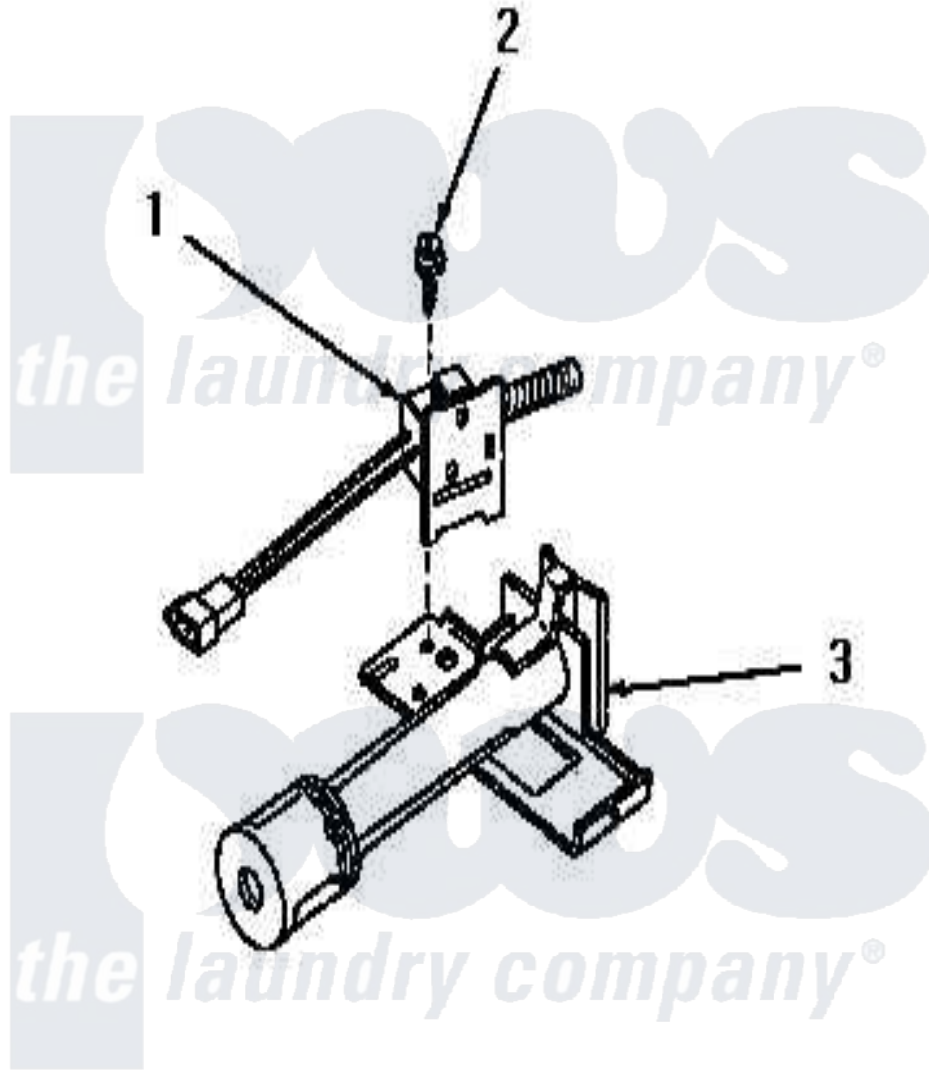

Amana HG7290 11 - IGNITER (CHANGE)

Amana [Residential Amana HG7290 Washer Parts](#) Parts Diagram 11 - IGNITER (CHANGE)
Click on the part number to view part

Item	Original Part Number	Replaced By	Status	Part Description
1	58823	37001308		Ignitor
2	56693			Screw, No.6-20 x. 44/.41 In
3	Y0000000		Not Available	SEE NOTE BURNER TUBE ASSEMBLY