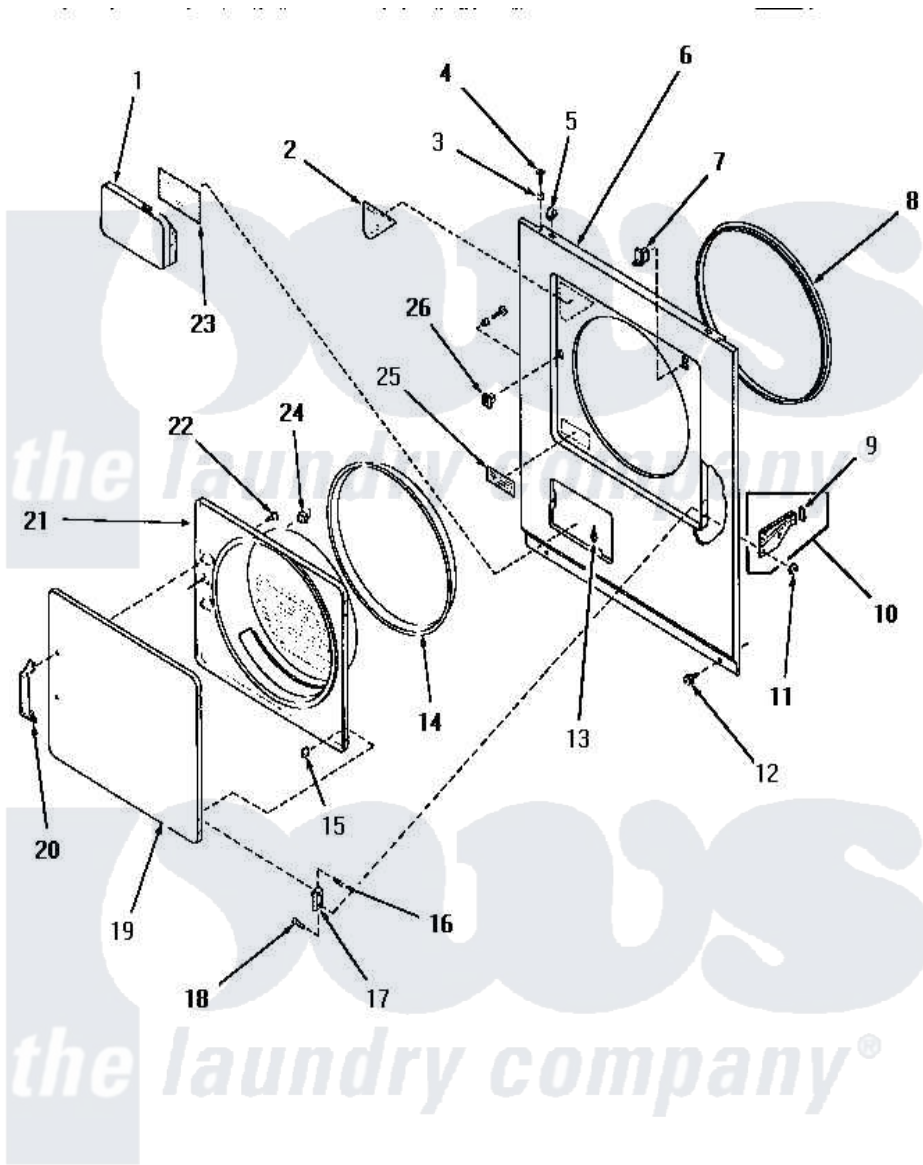

# Amana HG7290 12 - LOADING DOOR, FRONT PANEL & SEALS

## LOADING DOOR, FRONT PANEL AND SEALS

Amana [Residential Amana HG7290 Washer Parts](#) Parts Diagram 12 - LOADING DOOR, FRONT PANEL & SEALS  
 Click on the part number to view part

Item	Original Part Number	Replaced By	Status	Part Description
1	56535W	<a href="#">60795W</a>		Door, Access
"	56162A		Not Available	ACCESS DOOR, AVOCADO
"	56162H		Not Available	ACCESS DOOR, HARVEST GOLD
"	56162K		Not Available	ACCESS DOOR, COFFEE
"	56162L		Not Available	DOOR,ACCESS
"	56162W		Not Available	ACCESS DOOR, WHITE
"	56535A		Not Available	ACCESS DOOR, AVOCADO
"	56535L		Not Available	ACCESS DOOR, L
"	57446A		Not Available	ACCESS DOOR, AVOCADO
"	57446H		Not Available	DOOR, ACCESS (GOLD)
"	57446K		Not Available	ACCESS DOOR, COFFEE
"	57446L		Not Available	DOOR,ACCESS
"	57446W		Not Available	DOOR, ACCESS (WHITE)
"	56535K		Not Available	ACCESS DOOR, COFFEE
"	56535H		Not Available	ACCESS DOOR, HARVEST GOLD