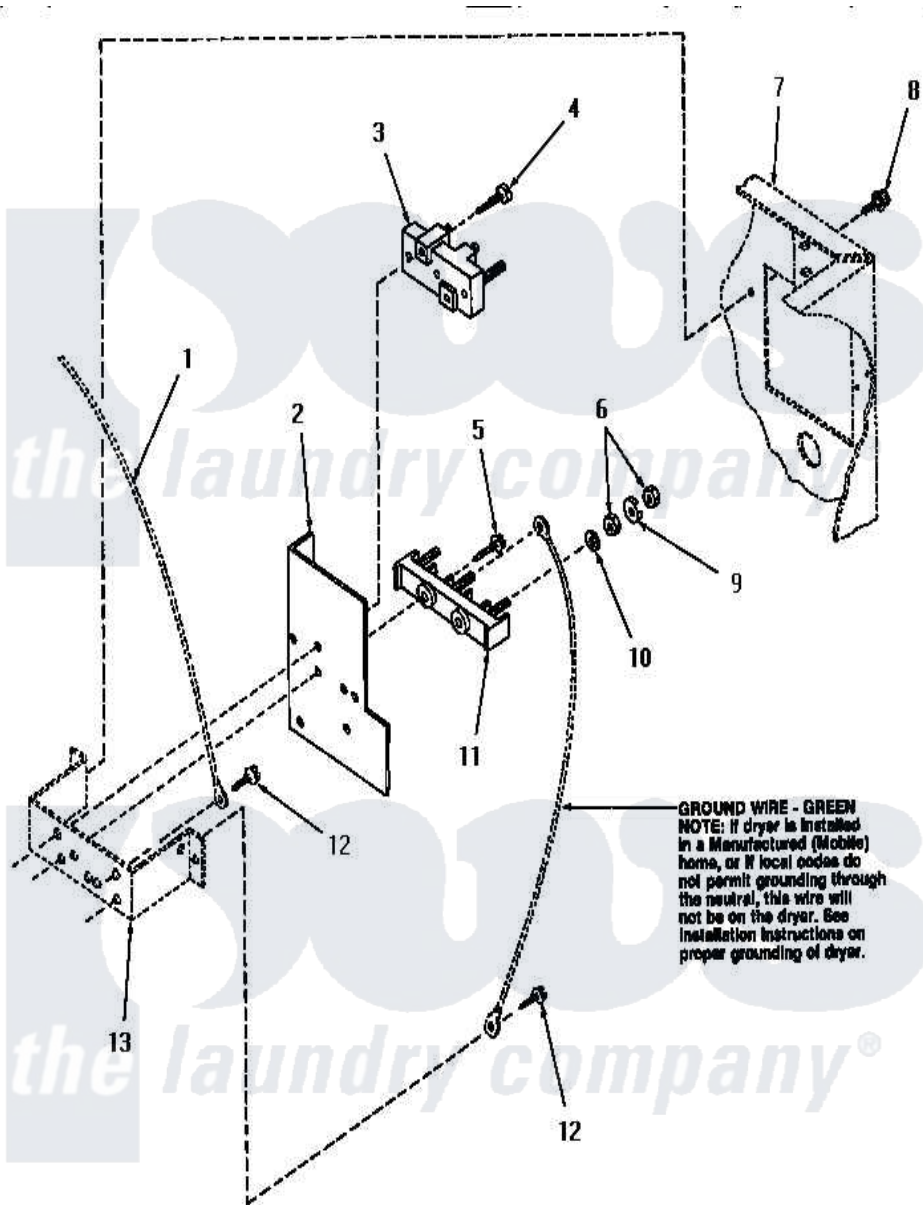

Amana HG7290 16 - TERMINAL BLOCK

Amana [Residential Amana HG7290 Washer Parts](#) Parts Diagram 16 - TERMINAL BLOCK
 Click on the part number to view part

Item	Original Part Number	Replaced By	Status	Part Description
1	Y00000000		Not Available	SEE NOTE GROUND WIRE, GREEN
2	56087			Shield, Terminal Block
3	50854	33001244		Block, Terminal
4	Q6535		Not Available	SCREW, 10B-16 X 3/4 ROU
5	56131		Not Available	SCREW, 10BT X 1 TAPPING
6	Q6163		Not Available	NUT
7	Y00000000		Not Available	SEE NOTE CABINET
8	25723	27001200		Screw
9	51474		Not Available	WASHER, 13/64IDX1/2ODX.
10	56552		Not Available	LOCKWASHER
11	58555		Not Available	TERMINAL BLOCK
12	51784		Not Available	SCREW, 10B-16 X 1/2 HEX
13	Y00000000		Not Available	SEE NOTE TERMINAL BLOCK BRACKET