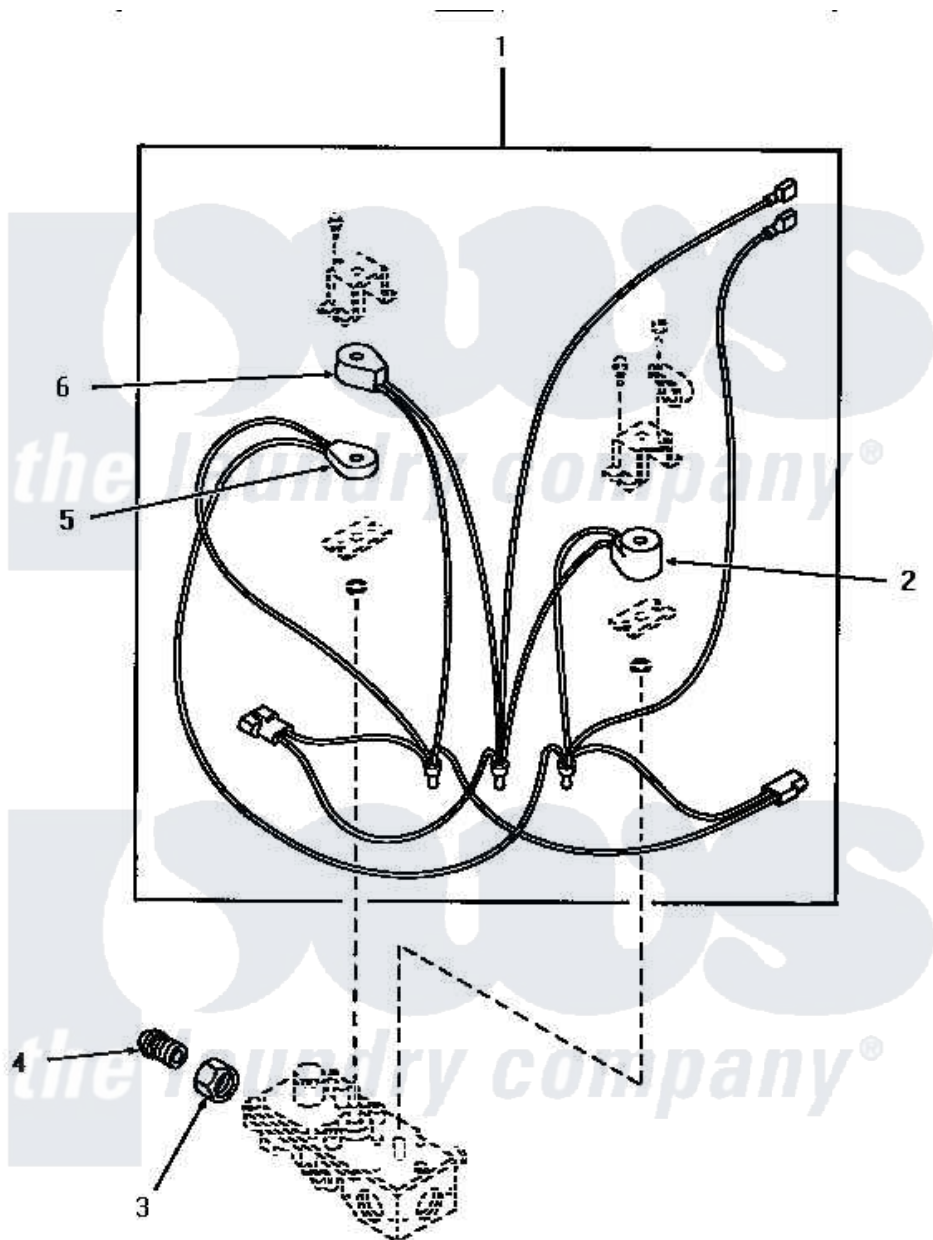

Amana HG9280 01 - 56225 GAS VALVE ASSY

Amana [Residential Amana HG9280 Washer Parts](#) Parts Diagram 01 - 56225 GAS VALVE ASSY
 Click on the part number to view part

Item	Original Part Number	Replaced By	Status	Part Description
1	56225A			Kit, Coil
2	56225D	56225A		Kit, Coil
3	56281		Not Available	NUT, UNION
4	56282		Not Available	NIPPLE
5	56225C	56225A		Kit, Coil
6	56225B	56225A		Kit, Coil
NI	56225		Not Available	GAS VALVE ASSEMBLY