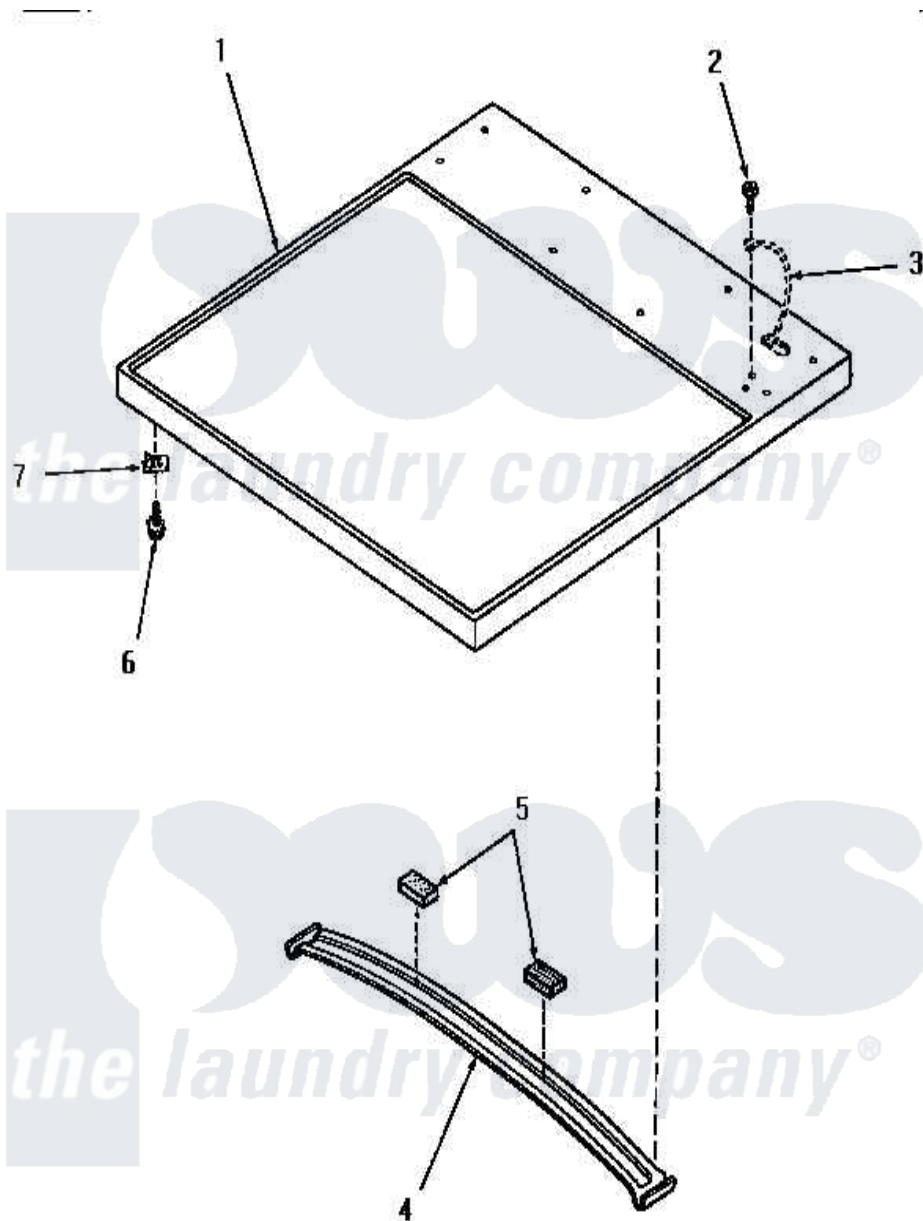

Amana HG9280 02 - CABINET TOP

Amana Residential Amana HG9280 Washer Parts Parts Diagram 02 - CABINET TOP
 Click on the part number to view part

Item	Original Part Number	Replaced By	Status	Part Description
1	56099W		Not Available	CABINET TOP, WHITE
"	56099L		Not Available	CABINET TOP, ALMOND
"	56099K		Not Available	CABINET TOP, COFFEE
"	56099H		Not Available	CABINET TOP, HARVEST GOLD
"	56099A		Not Available	CABINET TOP, AVOCADO
2	51924			Screw, 10-24 X 1/2 HeX
3	Y00000000		Not Available	SEE NOTE GROUND WIRE, GREEN
4	56486		Not Available	BRACE, TOP
5	56968		Not Available	PAD,FELT-ADHESIVE BACK
6	23008			Screw, 10-24 X 3/4 Sems
7	20249	36020		Nut-10-24