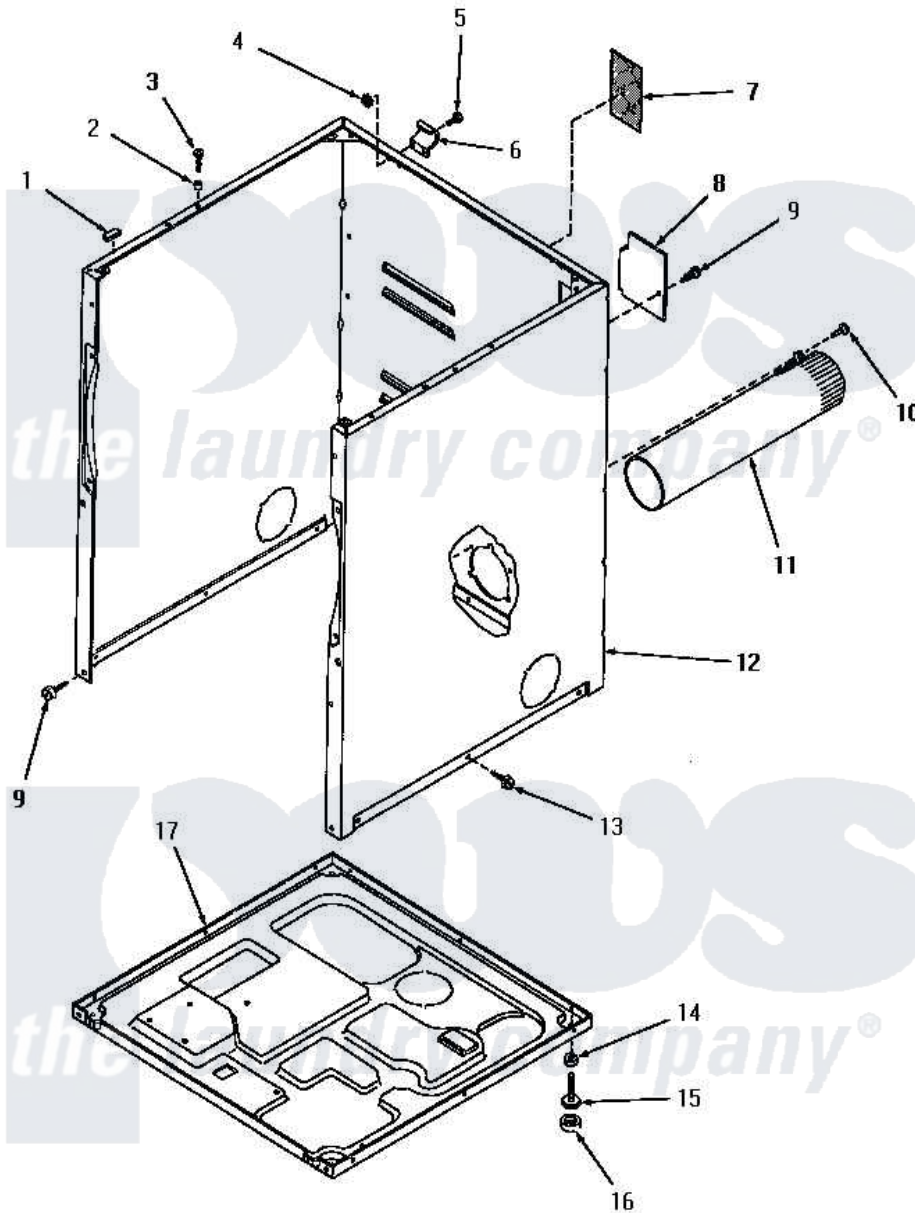

Amana HG9280 03 - CABINET, EXHAUST DUCT & BASE

Amana Residential Amana HG9280 Washer Parts Parts Diagram 03 - CABINET, EXHAUST DUCT & BASE
 Click on the part number to view part

Item	Original Part Number	Replaced By	Status	Part Description
1	Y56128			Pad, Bumper
2	56079	505187		Locator, Panel
3	56086	Y014874		Screw, Idler Arm And Sleeve
4	23951	M0282009		Nut
5	Y90576		Not Available	HEX HEAD SCREW
6	56043		Not Available	HINGE, TOP
7	56427		Not Available	STICKER
8	56044	60821		Access Cover
9	25723	27001200		Screw
10	25724		Not Available	HEX HEAD SCREW
11	56118		Not Available	ASSY, EXHAUST DUCT
12	57070A		Not Available	CABINET, AVOCADO
"	57070H		Not Available	ASSY, DRYER CABINET
"	57070K		Not Available	CABINET, COFFEE
"	57070L		Not Available	CABINET, ALMOND
"	57070W		Not Available	CABINET, WHITE

13	51784	Not Available	SCREW, 10B-16 X 1/2 HEX
14	20274	62739	Nut, Lock
15	Y52696	Y305086	Adjustable Leg And Nut
16	70282	Y314137	Foot, Rubber
17	56074		Base